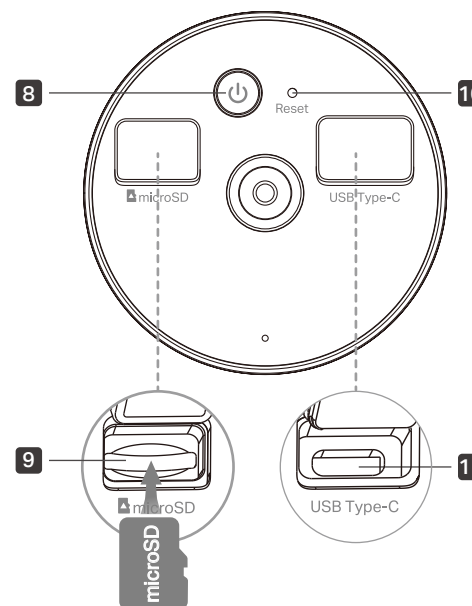

Power	Power Cord Length	USB Adapter Cable Length: 0.5 m (19.68 in.)
	Typical Power Consumption	Camera Typical Power Consumption: 1.04 W
	Maximum Power Consumption	Camera Max Power Consumption: 2.12 W
General	Certifications	CE, FCC, DOE, CEC, RCM, KC, NCC, BSMI, NTRA, IP65
	Smart Integration	Google Assistant, Amazon Alexa
	Weather Resistance	IP65
	Mounting Options	Tabletop Ceiling-Mounted Wall-Mounted
	Operating Temperature	-20°C ~ 45°C (-4 °F ~ 113 °F)
	Storage Temperature	-40°C ~ 60°C (-40 °F ~ 140 °F)
	Operating Humidity	10%~90% RH, Non-condensing
	Storage Humidity	5%~90% RH, Non-condensing
	Charging Temperature	0°C ~ 45°C (32 °F ~ 113 °F)
	Dimensions	Camera Dimensions: D60 mm*89 mm (D2.36 in. * 3.5 in.)
Weight	230 g / 8.1 oz	

General	Screw Size	
	Package Contents	<p> Camera × 1 Camera Bracket × 1 USB Adapter Cable × 1 Screws and Anchors × 3 Mounting Template × 1 Quick Start Guide × 1 </p>

// Appearance

Front

Side

Back

- 1** Spotlights
- 2** Light Sensor
- 3** Motion Sensor
- 4** Microphone
- 5** Lens
- 6** Status LED
- 7** Speaker

- 8** Power Button Press and hold for about 3 seconds to turn on/off the camera.
- 9** microSD Card Slot
- 10** Reset Button Use a pin to press and hold for at least 5 seconds to reset the camera to factory default settings.
- 11** USB Type-C Charging Port