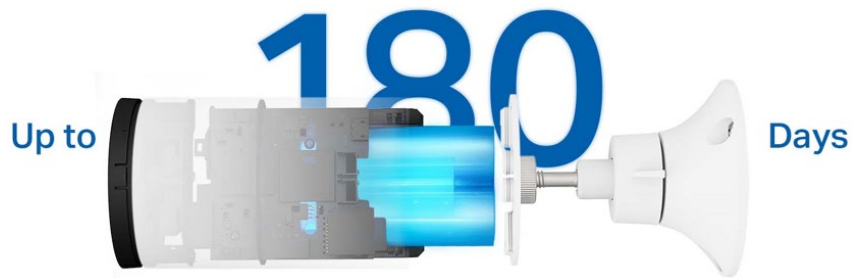

Smart Wire-Free Indoor/Outdoor Security Camera

2K
Resolution

Tapo C410

TC82

Color Night Vision

Up to 180-Day
Battery Life†

Free AI
Detection

Local microSD Storage
(Up to 512 GB)‡

works with | **amazon alexa**

works with
Google Home

// Highlight

Add Security to Your Home. Wherever. Whenever.

Enjoy flexible placement indoors or out with the camera's wire-free design, freeing you from being restricted to an outlet. Get all-round protection with a high-quality 2K live view, displaying vivid colors even at night.

// Highlight

Enduring Power for Continuous Security

With its built-in rechargeable battery, the camera reduces the frequency of recharges, providing up to 180 days of uninterrupted performance on a single charge.†

2K 3MP Live View

Captures more details and delivers high-definition pictures with a 2304×1296 px resolution.[△]

Smart Person Detection

Get alerts when a person is detected, reducing false alerts and unnecessary notifications, which also extends battery life.