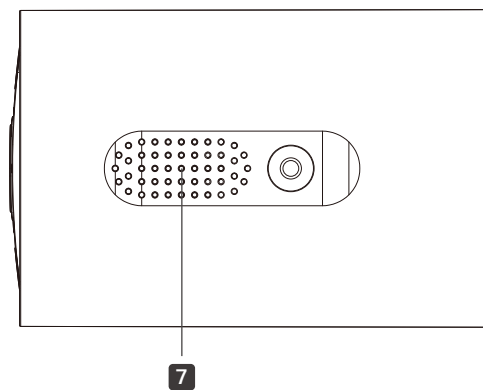

Storage	Local Storage	microSD Card Slot on Camera (Up to 512 GB)
	Cloud Storage	Tapo Care Cloud Storage Services (Subscription required)
Detection & Notification	Sensor	Single Motion Sensor (FOV: 110° horizontal) Single Ambient Light Sensors
	Detection	Motion Detection AI Detection (Person Detection)
	Activity Zones	Yes
	Output Notification	System Notification System Notification with Snapshot (Tapo Care Services)
Network	Network Connectivity	Connect via Wi-Fi
	Wireless Connectivity	IEEE 802.11b/g/n, 2.4 GHz Wi-Fi
	Transmission Rate	11b: 11 Mbps 11g: 54 Mbps 11n: 72.2 Mbps
	Protocol	TCP/IP, ICMP, DNS, HTTPS, TCP, UDP
Security	Security	128-bit AES Encryption with SSL/TLS WPA/WPA2-PSK
Power	Power Source	Built-in Rechargeable Lithium-ion Battery Optional Solar Panel: Tapo A201 (Sold separately)
	Input Voltage	Adapter Input: 100-240 V, 50/60 Hz
	Output Voltage	Adapter Output: 5.0 V, 1.0 A

Power	Power Cord Length	USB Adapter Cable Length: 0.5 m (19.68 in.)
	Typical Power Consumption	Camera Typical Power Consumption: 1.04 W
	Maximum Power Consumption	Camera Max Power Consumption: 2.12 W
General	Certifications	CE, FCC, DOE, CEC, RCM, KC, NCC, BSMI, NTRA, IP65
	Smart Integration	Google Assistant, Amazon Alexa
	Weather Resistance	IP65
	Mounting Options	Tabletop Ceiling-Mounted Wall-Mounted
	Operating Temperature	-20°C ~ 45°C (-4 °F ~ 113 °F)
	Storage Temperature	-40°C ~ 60°C (-40 °F ~ 140 °F)
	Operating Humidity	10%~90% RH, Non-condensing
	Storage Humidity	5%~90% RH, Non-condensing
	Charging Temperature	0°C ~ 45°C (32 °F ~ 113 °F)
	Dimensions	Camera Dimensions: D60 mm*89 mm (D2.36 in. * 3.5 in.)
Weight	230 g / 8.1 oz	

General	Screw Size	
	Package Contents	<p> Camera × 1 Camera Bracket × 1 USB Adapter Cable × 1 Screws and Anchors × 3 Mounting Template × 1 Quick Start Guide × 1 </p>

// Appearance

Front

Side

Back

- 1** Spotlights
- 2** Light Sensor
- 3** Motion Sensor
- 4** Microphone
- 5** Lens
- 6** Status LED
- 7** Speaker