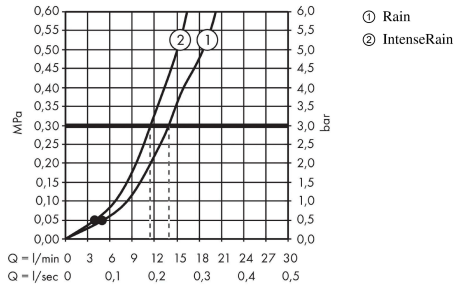

Crometta

Shower set 100 Vario with shower bar 65 cm

Finish: **White/Chrome** Article Number: **26532400**

Description

product features

- consists of: hand shower, shower bar, shower hose, slider
- shower head size: 100 mm
- spray type: Rain, IntenseRain
- spray type adjustment by turning spray disc
- hand shower holder inclination angle can be adjusted by 45°
- maximum flow rate at 3 bar: 13,8 l/min
- minimum flow pressure: 1 bar
- operating pressure: min. 1 bar/max. 6 bar
- wall mounting: screw fastening
- wall supports made of plastic
- profile pipe: round
- pipe length: 669 mm
- shower bar diameter: 22 mm
- drilling distance 625 mm
- pivot connector prevents hose from tangling

Technology

Product image

Scale drawing

Crometta

Shower set 100 Vario with shower bar 65 cm

Finish: **White/Chrome** Article Number: **26532400**

Flowchart

The consumption was measured in combination with the appropriate fittings (thermostat/mixer/in-wall valve) to reflect actual application in practice.

Crometta

Shower set 100 Vario with shower bar 65 cm

Finish: **White/Chrome** Article Number: **26532400**

Installation examples

Crometta

Shower set 100 Vario with shower bar 65 cm

Finish: **White/Chrome** Article Number: **26532400**

Exploded Drawing

Year of production: >11/21

Crometta

Shower set 100 Vario with shower bar 65 cm

Finish: **White/Chrome** Article Number: **26532400**

Spare part list

Year of production: >11/21

Pos.	Description	Article Number	PC	PU
1	cover	95217000	4	1
2	tile-matching-disk 7 mm	97450000	99	1
3	wall support	95218000	3	1
4	mounting set	96179000	4	1
5	support, assy	92366000	9	1
6	handshower	26330400	99	1
7	filter insert	97708000	2	1
8	shower hose Isiflex'B 1,60 m	28276000	99	1
9	seal	98058000	1	1