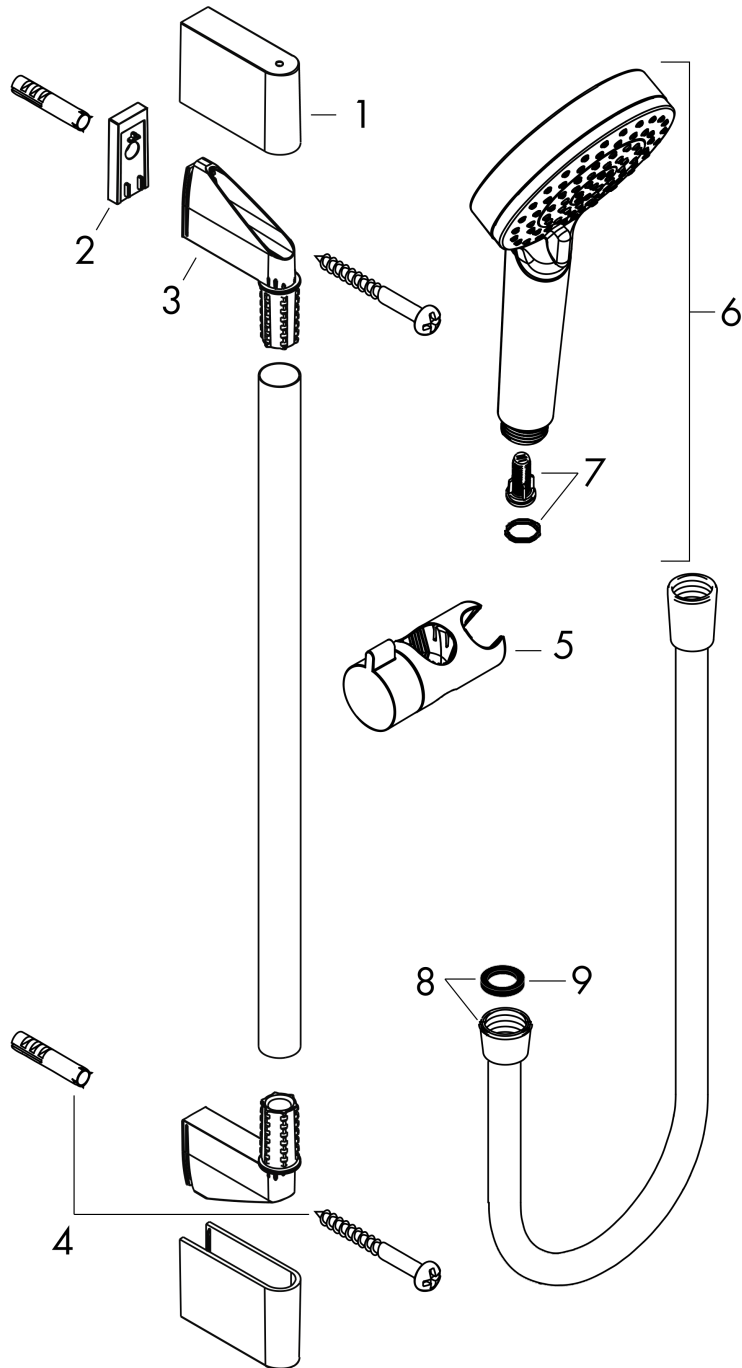

Crometta

Shower set 100 Vario with shower bar 65 cm

Finish: **White/Chrome** Article Number: **26532400**

Description

product features

- consists of: hand shower, shower bar, shower hose, slider
- shower head size: 100 mm
- spray type: Rain, IntenseRain
- spray type adjustment by turning spray disc
- hand shower holder inclination angle can be adjusted by 45°
- maximum flow rate at 3 bar: 13,8 l/min
- minimum flow pressure: 1 bar
- operating pressure: min. 1 bar/max. 6 bar
- wall mounting: screw fastening
- wall supports made of plastic
- profile pipe: round
- pipe length: 669 mm
- shower bar diameter: 22 mm
- drilling distance 625 mm
- pivot connector prevents hose from tangling

Technology

Product image

Scale drawing

Crometta

Shower set 100 Vario with shower bar 65 cm

Finish: **White/Chrome** Article Number: **26532400**

Flowchart

The consumption was measured in combination with the appropriate fittings (thermostat/mixer/in-wall valve) to reflect actual application in practice.

Crometta

Shower set 100 Vario with shower bar 65 cm

Finish: **White/Chrome** Article Number: **26532400**

Installation examples

Crometta

Shower set 100 Vario with shower bar 65 cm

Finish: **White/Chrome** Article Number: **26532400**

Exploded Drawing

Year of production: >11/21

Crometta

Shower set 100 Vario with shower bar 65 cm

Finish: **White/Chrome** Article Number: **26532400**

Spare part list

Year of production: >11/21

Pos.	Description	Article Number	PC	PU
1	cover	95217000	4	1
2	tile-matching-disk 7 mm	97450000	99	1
3	wall support	95218000	3	1
4	mounting set	96179000	4	1
5	support, assy	92366000	9	1
6	handshower	26330400	99	1
7	filter insert	97708000	2	1
8	shower hose Isiflex'B 1,60 m	28276000	99	1
9	seal	98058000	1	1