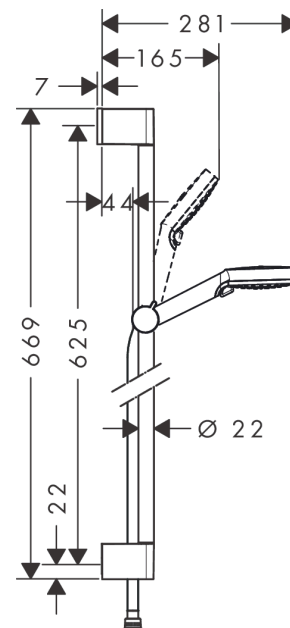

Crometta

Shower set 100 Vario with shower bar 65 cm

Finish: **White/Chrome** Article Number: **26532400**

Description

product features

- consists of: hand shower, shower bar, shower hose, slider
- shower head size: 100 mm
- spray type: Rain, IntenseRain
- spray type adjustment by turning spray disc
- hand shower holder inclination angle can be adjusted by 45°
- maximum flow rate at 3 bar: 13,8 l/min
- minimum flow pressure: 1 bar
- operating pressure: min. 1 bar/max. 6 bar
- wall mounting: screw fastening
- wall supports made of plastic
- profile pipe: round
- pipe length: 669 mm
- shower bar diameter: 22 mm
- drilling distance 625 mm
- pivot connector prevents hose from tangling

Technology

Product image

Scale drawing

Crometta

Shower set 100 Vario with shower bar 65 cm

Finish: **White/Chrome** Article Number: **26532400**

Flowchart

The consumption was measured in combination with the appropriate fittings (thermostat/mixer/in-wall valve) to reflect actual application in practice.

Crometta

Shower set 100 Vario with shower bar 65 cm

Finish: **White/Chrome** Article Number: **26532400**

Installation examples

Crometta

Shower set 100 Vario with shower bar 65 cm

Finish: **White/Chrome** Article Number: **26532400**

Exploded Drawing

Year of production: >11/21

Crometta

Shower set 100 Vario with shower bar 65 cm

Finish: **White/Chrome** Article Number: **26532400**

Spare part list

Year of production: >11/21

Pos.	Description	Article Number	PC	PU
1	cover	95217000	4	1
2	tile-matching-disk 7 mm	97450000	99	1
3	wall support	95218000	3	1
4	mounting set	96179000	4	1
5	support, assy	92366000	9	1
6	handshower	26330400	99	1
7	filter insert	97708000	2	1
8	shower hose Isiflex'B 1,60 m	28276000	99	1
9	seal	98058000	1	1