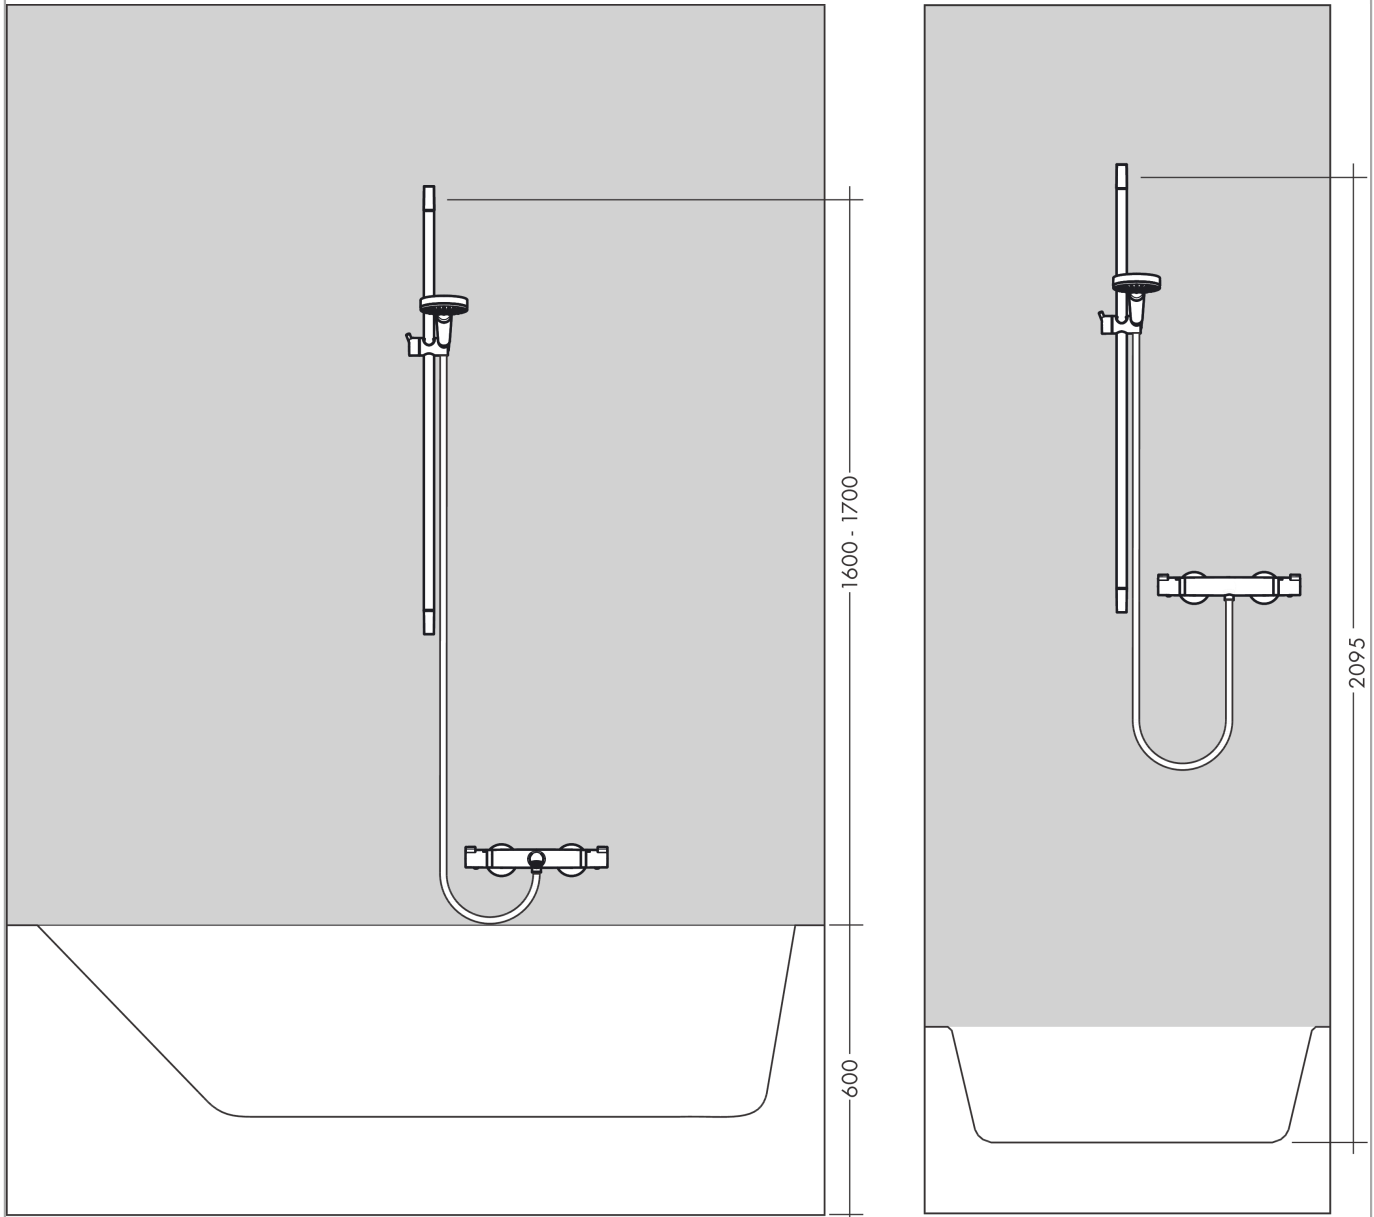

Crometta

Shower set 100 Vario with shower bar 65 cm

Finish: **White/Chrome** Article Number: **26532400**

Description

product features

- consists of: hand shower, shower bar, shower hose, slider
- shower head size: 100 mm
- spray type: Rain, IntenseRain
- spray type adjustment by turning spray disc
- hand shower holder inclination angle can be adjusted by 45°
- maximum flow rate at 3 bar: 13,8 l/min
- minimum flow pressure: 1 bar
- operating pressure: min. 1 bar/max. 6 bar
- wall mounting: screw fastening
- wall supports made of plastic
- profile pipe: round
- pipe length: 669 mm
- shower bar diameter: 22 mm
- drilling distance 625 mm
- pivot connector prevents hose from tangling

Technology

Product image

Scale drawing

Crometta

Shower set 100 Vario with shower bar 65 cm

Finish: **White/Chrome** Article Number: **26532400**

Flowchart

The consumption was measured in combination with the appropriate fittings (thermostat/mixer/in-wall valve) to reflect actual application in practice.

Crometta

Shower set 100 Vario with shower bar 65 cm

Finish: **White/Chrome** Article Number: **26532400**

Installation examples

Crometta

Shower set 100 Vario with shower bar 65 cm

Finish: **White/Chrome** Article Number: **26532400**

Exploded Drawing

Year of production: >11/21

Crometta

Shower set 100 Vario with shower bar 65 cm

Finish: **White/Chrome** Article Number: **26532400**

Spare part list

Year of production: >11/21

Pos.	Description	Article Number	PC	PU
1	cover	95217000	4	1
2	tile-matching-disk 7 mm	97450000	99	1
3	wall support	95218000	3	1
4	mounting set	96179000	4	1
5	support, assy	92366000	9	1
6	handshower	26330400	99	1
7	filter insert	97708000	2	1
8	shower hose Isiflex'B 1,60 m	28276000	99	1
9	seal	98058000	1	1