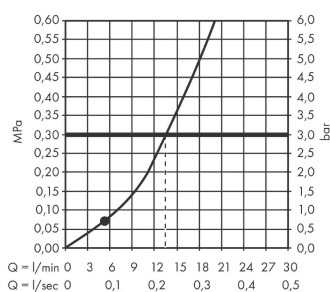

Pulsify S
Shower holder set 105 1jet with shower hose 125 cm
Finish: **Matt Black** Article Number: **24301670**

Description

product features

- consists of: hand shower, shower holder, shower hose
- shower head size: 105 mm
- integrated support function
- spray type: PowderRain
- maximum flow rate at 3 bar: 13,5 l/min
- minimum flow pressure: 1 bar
- operating pressure: min. 1 bar/max. 6 bar
- pivot connector prevents hose from tangling
- wall supports made of plastic
- rinseable sieve insert

Technology

Design awards

reddot winner 2021

Product image

Scale drawing

Flowchart