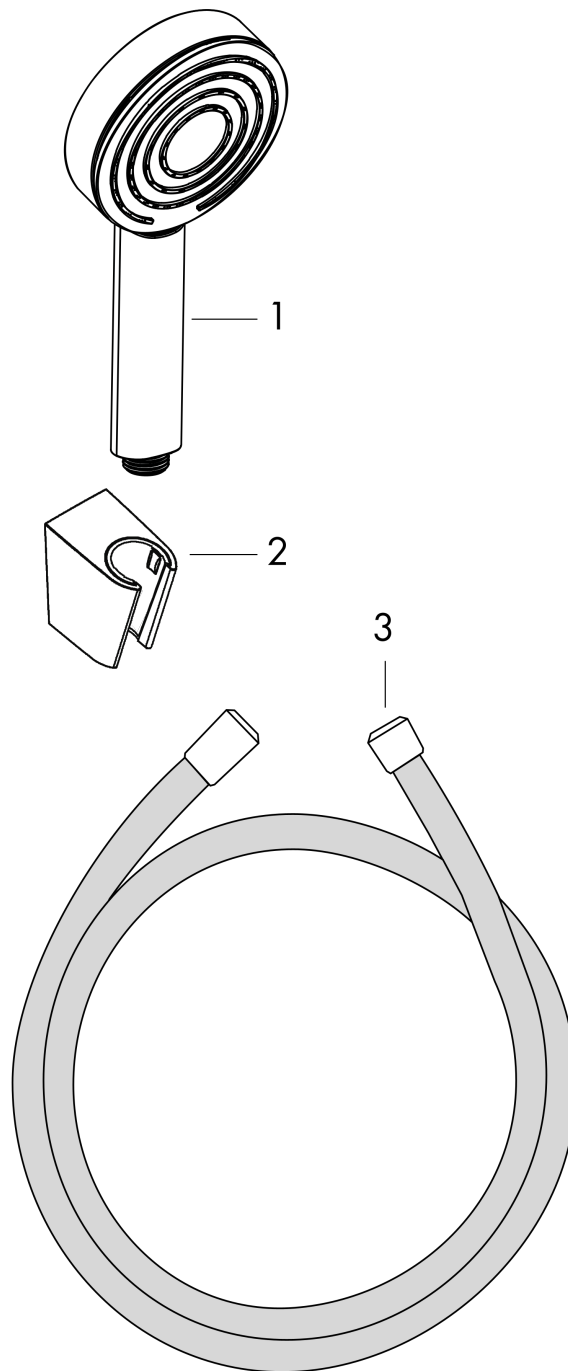

**Pulsify S**  
**Shower holder set 105 1jet with shower hose 125 cm**  
 Finish: **Matt Black** Article Number: **24301670**

### Description

**product features**

- consists of: hand shower, shower holder, shower hose
- shower head size: 105 mm
- integrated support function
- spray type: PowderRain
- maximum flow rate at 3 bar: 13,5 l/min
- minimum flow pressure: 1 bar
- operating pressure: min. 1 bar/max. 6 bar
- pivot connector prevents hose from tangling
- wall supports made of plastic
- rinseable sieve insert

### Scale drawing

### Flowchart

**Pulsify S**  
**Shower holder set 105 1jet with shower hose 125 cm**  
 Finish: **Matt Black** Article Number: **24301670**

Exploded Drawing

Year of production: >06/21

**Pulsify S**  
**Shower holder set 105 1jet with shower hose 125 cm**  
 Finish: **Matt Black** Article Number: **24301670**