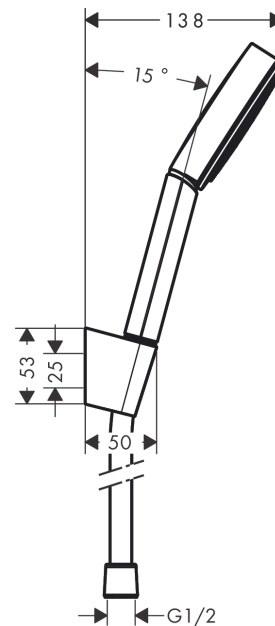

**Pulsify S**  
**Shower holder set 105 1jet with shower hose 125 cm**  
 Finish: **Matt Black** Article Number: **24301670**

### Description

**product features**

- consists of: hand shower, shower holder, shower hose
- shower head size: 105 mm
- integrated support function
- spray type: PowderRain
- maximum flow rate at 3 bar: 13,5 l/min
- minimum flow pressure: 1 bar
- operating pressure: min. 1 bar/max. 6 bar
- pivot connector prevents hose from tangling
- wall supports made of plastic
- rinseable sieve insert

### Scale drawing

### Flowchart

**Pulsify S**  
**Shower holder set 105 1jet with shower hose 125 cm**  
 Finish: **Matt Black** Article Number: **24301670**

Exploded Drawing

Year of production: >06/21

**Pulsify S**  
**Shower holder set 105 1jet with shower hose 125 cm**  
 Finish: **Matt Black** Article Number: **24301670**