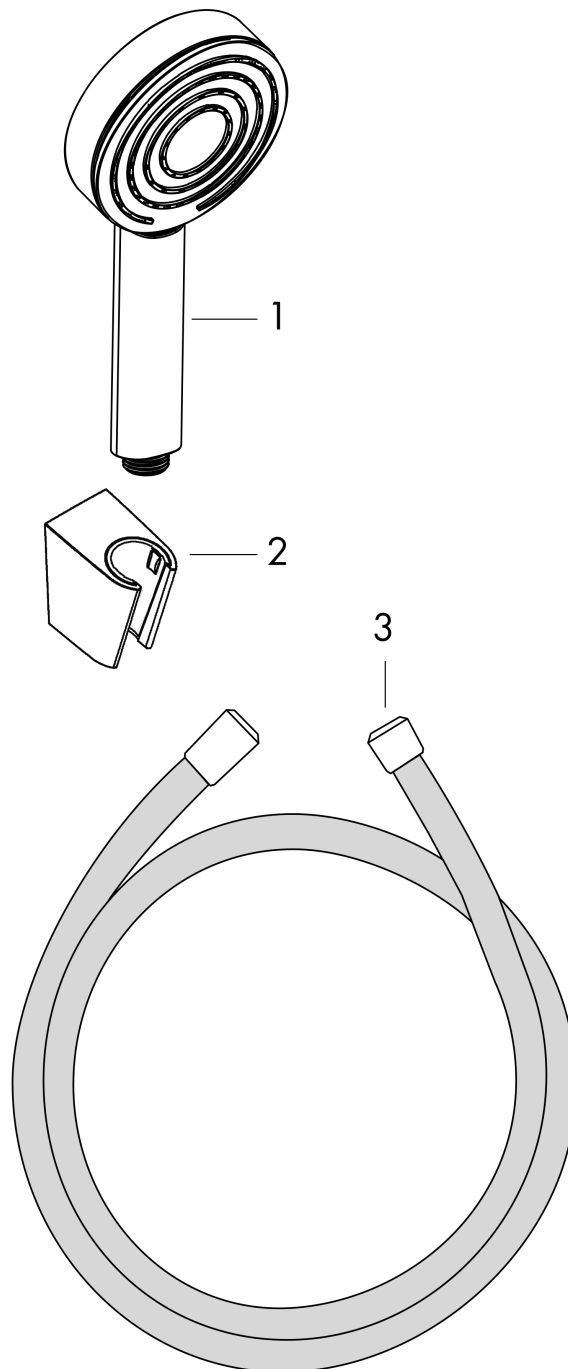

Pulsify S

Shower holder set 105 1jet with shower hose 125 cm

Finish: **Chrome** Article Number: **24301000**

Description

product features

- consists of: hand shower, shower holder, shower hose
- shower head size: 105 mm
- integrated support function
- spray type: PowderRain
- maximum flow rate at 3 bar: 13,5 l/min
- minimum flow pressure: 1 bar
- operating pressure: min. 1 bar/max. 6 bar
- pivot connector prevents hose from tangling
- wall supports made of plastic
- rinseable sieve insert

Technology

Design awards

reddot winner 2021

Product image

Scale drawing

Flowchart

Pulsify S
Shower holder set 105 1jet with shower hose 125 cm
Finish: **Chrome** Article Number: **24301000**

Exploded Drawing

Year of production: >06/21

Pulsify S
Shower holder set 105 1jet with shower hose 125 cm
 Finish: **Chrome** Article Number: **24301000**

Spare part list

Year of production: >06/21

Pos.	Description	Article Number	PC	PU
1	handshower	24120000	99	1
2	shower holder	28331000	99	1
3	shower hose Isiflex'B 1,25 m	28272000	99	1