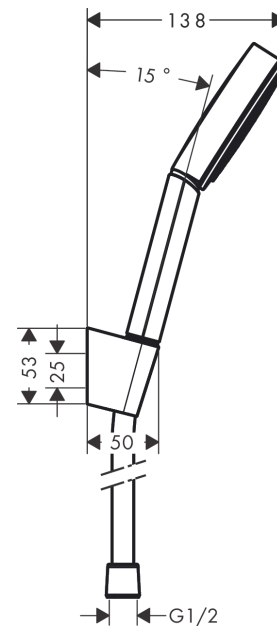

Pulsify S

Shower holder set 105 1jet with shower hose 125 cm

Finish: **Chrome** Article Number: **24301000**

Description

product features

- consists of: hand shower, shower holder, shower hose
- shower head size: 105 mm
- integrated support function
- spray type: PowderRain
- maximum flow rate at 3 bar: 13,5 l/min
- minimum flow pressure: 1 bar
- operating pressure: min. 1 bar/max. 6 bar
- pivot connector prevents hose from tangling
- wall supports made of plastic
- rinseable sieve insert

Technology

Design awards

reddot winner 2021

Product image

Scale drawing

Flowchart

Pulsify S
Shower holder set 105 1jet with shower hose 125 cm
Finish: **Chrome** Article Number: **24301000**

Exploded Drawing

Year of production: >06/21

Pulsify S
Shower holder set 105 1jet with shower hose 125 cm
 Finish: **Chrome** Article Number: **24301000**

Spare part list

Year of production: >06/21

Pos.	Description	Article Number	PC	PU
1	handshower	24120000	99	1
2	shower holder	28331000	99	1
3	shower hose Isiflex'B 1,25 m	28272000	99	1