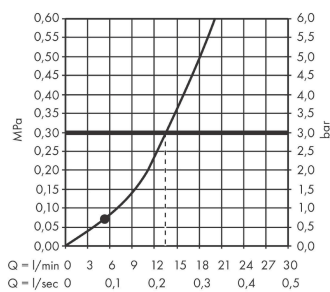

Pulsify S

Shower holder set 105 1jet with shower hose 125 cm

Finish: **Chrome** Article Number: **24301000**

Description

product features

- consists of: hand shower, shower holder, shower hose
- shower head size: 105 mm
- integrated support function
- spray type: PowderRain
- maximum flow rate at 3 bar: 13,5 l/min
- minimum flow pressure: 1 bar
- operating pressure: min. 1 bar/max. 6 bar
- pivot connector prevents hose from tangling
- wall supports made of plastic
- rinseable sieve insert

Technology

Design awards

reddot winner 2021

Product image

Scale drawing

Flowchart

Pulsify S
Shower holder set 105 1jet with shower hose 125 cm
Finish: **Chrome** Article Number: **24301000**

Exploded Drawing