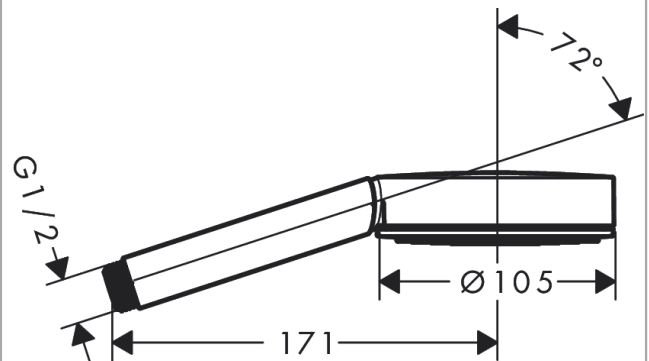

Pulsify S
Hand shower 105 1jet EcoSmart+
 Finish: **Chrome** Article Number: **24121000**

Description

product features

- shower head size: 105 mm
- spray type: PowderRain
- spray disc surface: graphite
- maximum flow rate at 3 bar: 5,7 l/min
- minimum flow pressure: 1 bar
- with internal water conduction
- rinseable sieve insert
- connection thread G 1/2
- suitable for continuous flow water heaters
- EU taxonomy: max. 6 l/min - Substantial Contribution (SC) possible

Technology

Design awards

reddot winner 2021

Product image

Scale drawing

Flowchart

The consumption was measured in combination with the appropriate fittings (thermostat/mixer/in-wall valve) to reflect actual application in practice.