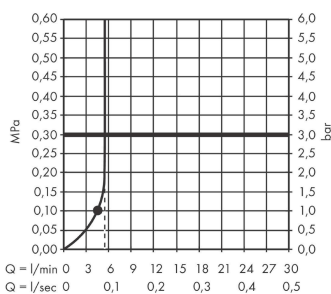

Pulsify S
Hand shower 105 1jet EcoSmart+
 Finish: **Chrome** Article Number: **24121000**

Description

product features

- shower head size: 105 mm
- spray type: PowderRain
- spray disc surface: graphite
- maximum flow rate at 3 bar: 5,7 l/min
- minimum flow pressure: 1 bar
- with internal water conduction
- rinseable sieve insert
- connection thread G 1/2
- suitable for continuous flow water heaters
- EU taxonomy: max. 6 l/min - Substantial Contribution (SC) possible

Technology

Design awards

reddot winner 2021

Product image

Scale drawing

Flowchart

The consumption was measured in combination with the appropriate fittings (thermostat/mixer/in-wall valve) to reflect actual application in practice.