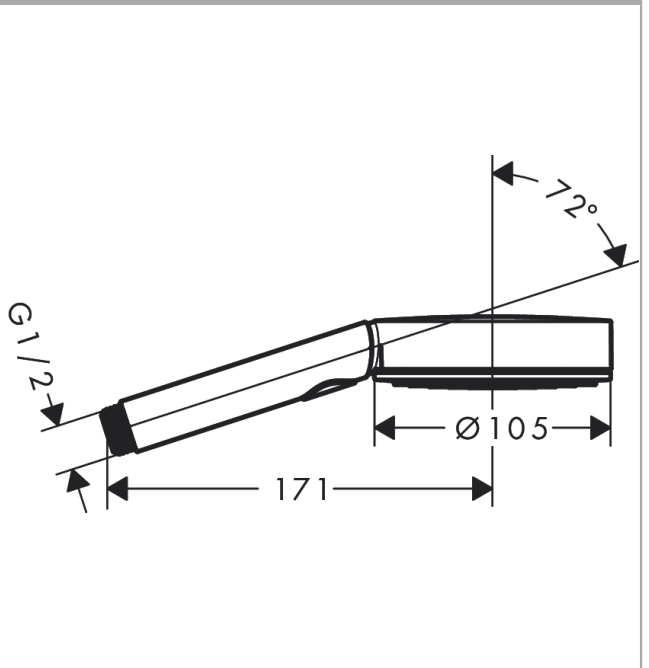

Pulsify Select S
Hand shower 105 3jet Relaxation EcoSmart
 Finish: **Chrome** Article Number: **24111000**

Description

product features

- shower head size: 105 mm
- spray type: PowderRain, IntenseRain, Massage spray
- convenient spray selection via Select button
- spray disc surface: graphite
- maximum flow rate at 3 bar: 8,2 l/min
- minimum flow pressure: 1,2 bar
- with internal water conduction
- rinseable sieve insert
- connection thread G 1/2
- suitable for continuous flow water heaters

Technology

Design awards

Product image

Scale drawing

Flowchart

The consumption was measured in combination with the appropriate fittings (thermostat/mixer/ in-wall valve) to reflect actual application in practice.