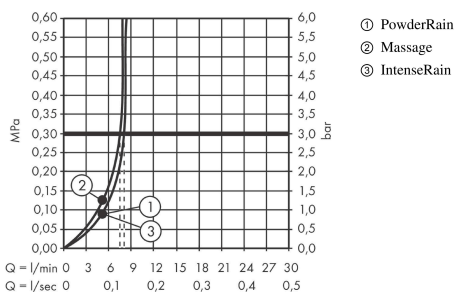

Pulsify Select S
Hand shower 105 3jet Relaxation EcoSmart
 Finish: **Chrome** Article Number: **24111000**

Description

product features

- shower head size: 105 mm
- spray type: PowderRain, IntenseRain, Massage spray
- convenient spray selection via Select button
- spray disc surface: graphite
- maximum flow rate at 3 bar: 8,2 l/min
- minimum flow pressure: 1,2 bar
- with internal water conduction
- rinseable sieve insert
- connection thread G 1/2
- suitable for continuous flow water heaters

Technology

Design awards

Product image

Scale drawing

Flowchart

The consumption was measured in combination with the appropriate fittings (thermostat/mixer/ in-wall valve) to reflect actual application in practice.