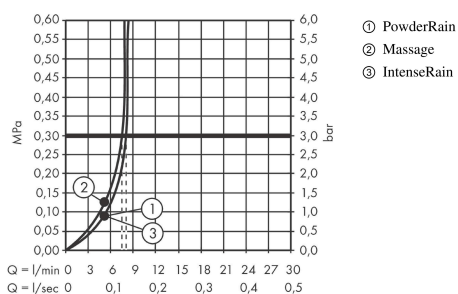

Pulsify Select S

Hand shower 105 3jet Relaxation EcoSmart

Finish: **Matt Black** Article Number: **24111670**

Description

product features

- shower head size: 105 mm
- spray type: PowderRain, IntenseRain, Massage spray
- convenient spray selection via Select button
- spray disc surface: graphite
- maximum flow rate at 3 bar: 8,2 l/min
- minimum flow pressure: 1,2 bar
- with internal water conduction
- rinseable sieve insert
- connection thread G 1/2
- suitable for continuous flow water heaters

Technology

Design awards

reddot winner 2021

Product image

Scale drawing

Flowchart

The consumption was measured in combination with the appropriate fittings (thermostat/mixer/ in-wall valve) to reflect actual application in practice.