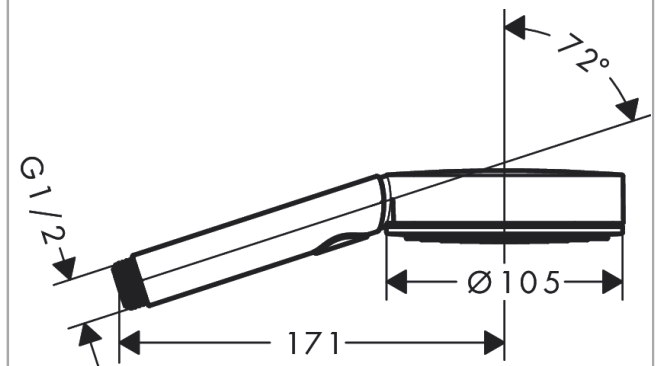

Pulsify Select S

Hand shower 105 3jet Relaxation EcoSmart

Finish: **Matt Black** Article Number: **24111670**

Description

product features

- shower head size: 105 mm
- spray type: PowderRain, IntenseRain, Massage spray
- convenient spray selection via Select button
- spray disc surface: graphite
- maximum flow rate at 3 bar: 8,2 l/min
- minimum flow pressure: 1,2 bar
- with internal water conduction
- rinseable sieve insert
- connection thread G 1/2
- suitable for continuous flow water heaters

Technology

Design awards

reddot winner 2021

Product image

Scale drawing

Flowchart

The consumption was measured in combination with the appropriate fittings (thermostat/mixer/ in-wall valve) to reflect actual application in practice.