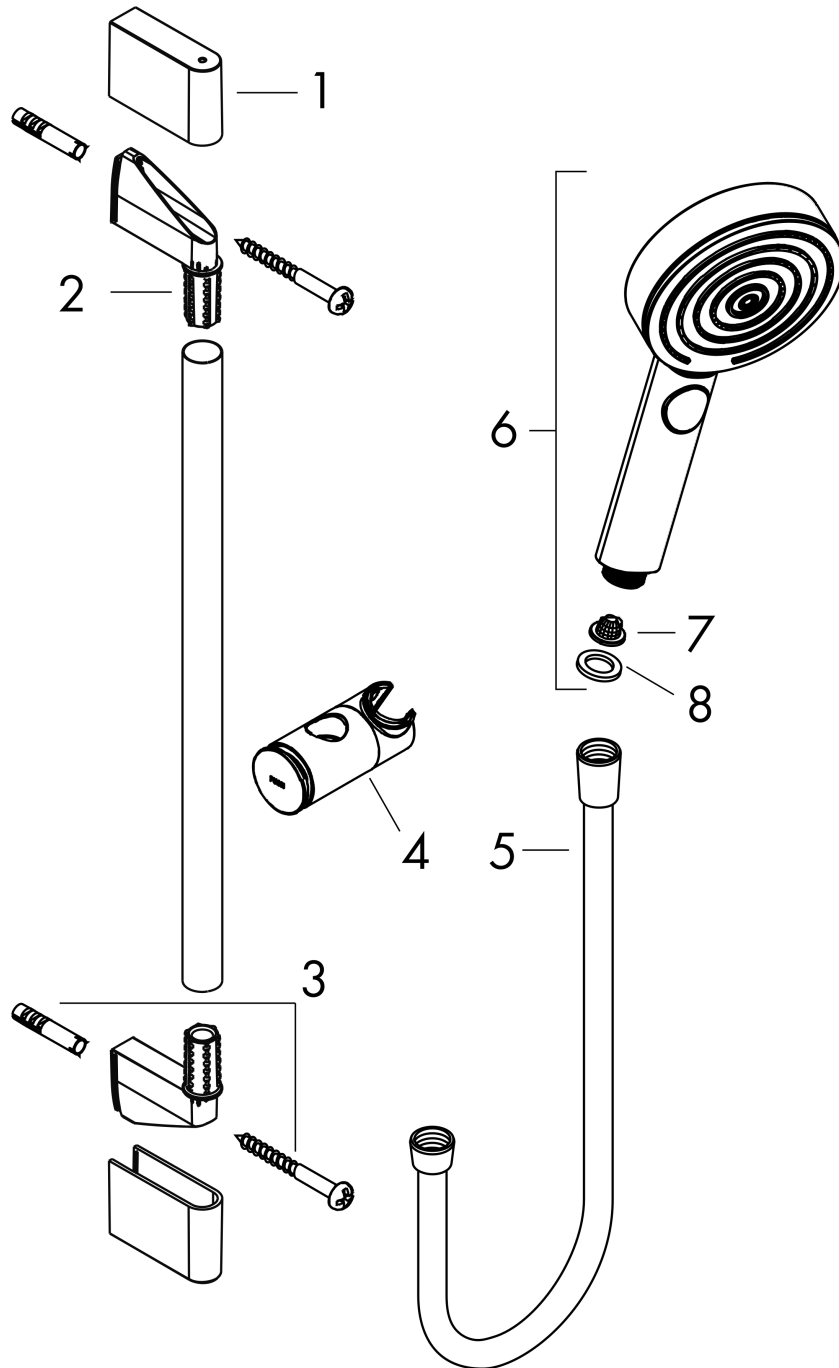

#### product features

- consists of: hand shower, slider, shower bar, shower hose
- shower head size: 105 mm
- spray type: PowderRain, IntenseRain, Massage spray
- convenient spray selection via Select button
- maximum flow rate at 3 bar: 8,2 l/min
- minimum flow pressure: 1,2 bar
- height-adjustable slider with locking push-button slider
- hand shower holder made of plastic/metal
- slider rotatable on the pipe for left or right operation
- wall mounting: screw fastening
- wall supports made of plastic
- profile pipe: round
- pipe length: 669 mm
- shower bar diameter: 22 mm
- drilling distance 625 mm
- shower hose with conical nut on both ends
- pivot connector prevents hose from tangling

### Scale drawing

**Pulsify Select S**

**Shower set 105 3jet Relaxation EcoSmart with shower bar 65 cm**

Finish: **Chrome** Article Number: **24161000**

**Flowchart**

The consumption was measured in combination with the appropriate fittings (thermostat/mixer/in-wall valve) to reflect actual application in practice.

**Pulsify Select S**  
**Shower set 105 3jet Relaxation EcoSmart with shower bar 65 cm**  
 Finish: **Chrome** Article Number: **24161000**

Exploded Drawing

Year of production: >06/21

**Pulsify Select S**  
**Shower set 105 3jet Relaxation EcoSmart with shower bar 65 cm**  
 Finish: **Chrome** Article Number: **24161000**

**Spare part list**

Year of production: >06/21

Pos.	Description	Article Number	PC	PU
1	cover	95217000	4	1
2	wall support	95218000	3	1
3	mounting set	96179000	4	1
4	support, assy	93517000	11	1
5	shower hose Isiflex'B 1,60 m	28276000	99	1
6	handshower	24111000	99	1
7	filter	92672000	2	1
8	seal	98058000	1	1
a	tile-matching-disk 7 mm	97450000	99	1