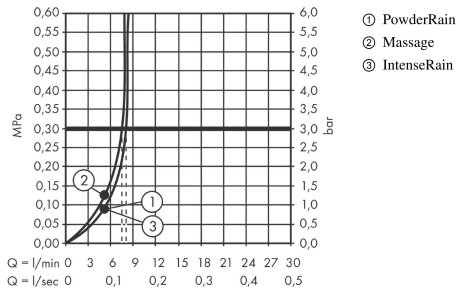

#### product features

- consists of: hand shower, slider, shower bar, shower hose
- shower head size: 105 mm
- spray type: PowderRain, IntenseRain, Massage spray
- convenient spray selection via Select button
- maximum flow rate at 3 bar: 8,2 l/min
- minimum flow pressure: 1,2 bar
- height-adjustable slider with locking push-button slider
- hand shower holder made of plastic/metal
- slider rotatable on the pipe for left or right operation
- wall mounting: screw fastening
- wall supports made of plastic
- profile pipe: round
- pipe length: 669 mm
- shower bar diameter: 22 mm
- drilling distance 625 mm
- shower hose with conical nut on both ends
- pivot connector prevents hose from tangling

### Scale drawing

**Pulsify Select S**

**Shower set 105 3jet Relaxation EcoSmart with shower bar 65 cm**

Finish: **Chrome** Article Number: **24161000**

**Flowchart**

The consumption was measured in combination with the appropriate fittings (thermostat/mixer/in-wall valve) to reflect actual application in practice.