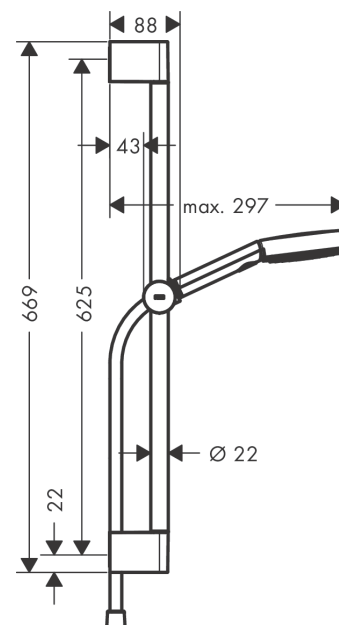

#### product features

- consists of: hand shower, slider, shower bar, shower hose
- shower head size: 105 mm
- spray type: PowderRain, IntenseRain, Massage spray
- convenient spray selection via Select button
- maximum flow rate at 3 bar: 8,2 l/min
- minimum flow pressure: 1,2 bar
- height-adjustable slider with locking push-button slider
- hand shower holder made of plastic/metal
- slider rotatable on the pipe for left or right operation
- wall mounting: screw fastening
- wall supports made of plastic
- profile pipe: round
- pipe length: 669 mm
- shower bar diameter: 22 mm
- drilling distance 625 mm
- shower hose with conical nut on both ends
- pivot connector prevents hose from tangling

### Product image

### Scale drawing

**Pulsify Select S**

**Shower set 105 3jet Relaxation EcoSmart with shower bar 65 cm**

Finish: **Chrome** Article Number: **24161000**

**Flowchart**

The consumption was measured in combination with the appropriate fittings (thermostat/mixer/in-wall valve) to reflect actual application in practice.

**Spare part list**

Year of production: >06/21

Pos.	Description	Article Number	PC	PU
1	cover	95217000	4	1
2	wall support	95218000	3	1
3	mounting set	96179000	4	1
4	support, assy	93517000	11	1
5	shower hose Isiflex'B 1,60 m	28276000	99	1
6	handshower	24111000	99	1
7	filter	92672000	2	1
8	seal	98058000	1	1
a	tile-matching-disk 7 mm	97450000	99	1