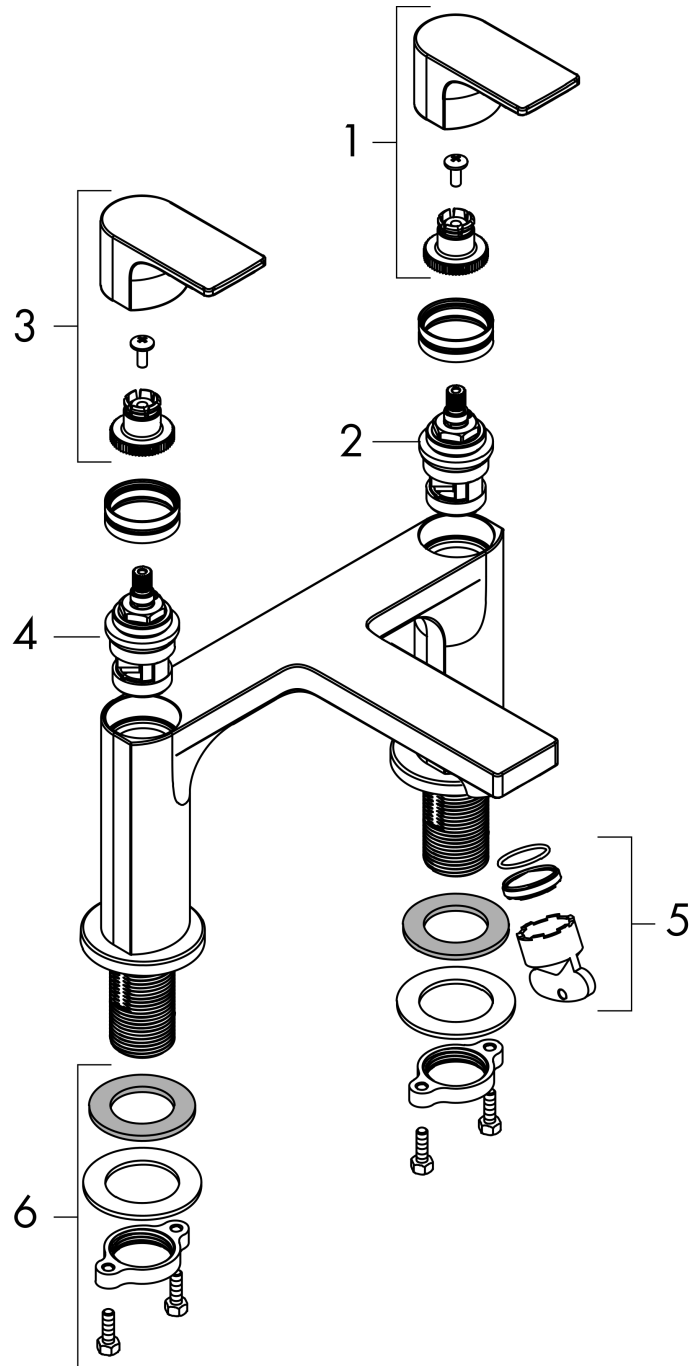

##### product features

- 1 function
- projection: 180 mm
- centre distance: 180 mm
- maximum flow rate at 3 bar: 50 l/min
- ceramic valves hot/cold 90°
- operating pressure from 0.2 bar
- connection dimension: DN20
- connection type: G 3/4
- installation on bath rim
- min. operating pressure: 1 bar
- max. operating pressure: 10 bar

#### Scale drawing

#### Flowchart

**Rebris E**  
**2-hole rim mounted bath mixer**  
 Finish: **Chrome** Article Number: **72480000**

**Exploded Drawing**

Year of production: >03/23

**Rebris E**

**2-hole rim mounted bath mixer**

Finish: **Chrome** Article Number: **72480000**

**Spare part list**

Year of production: >03/23

Pos.	Description	Article Number	PC	PU
1	handle for cold water	94739000	0	1
2	shut off unit left closing	93945000	9	1
3	handle for hot water	94738000	0	1
4	shut off unit right closing	93944000	9	1
5	aerator cpl.	93947000	6	1
6	fixing set	94742000	0	1