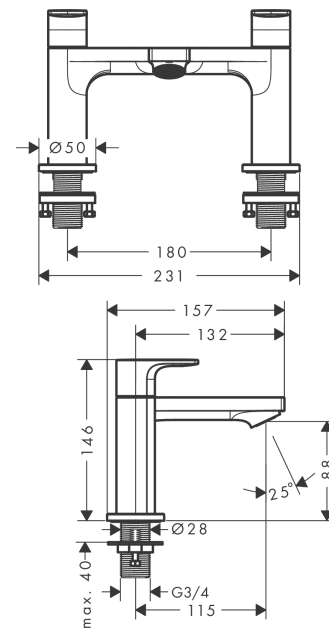

### 2-hole rim mounted bath mixer

Finish: **Chrome** Article Number: **72480000**

##### product features

- 1 function
- projection: 180 mm
- centre distance: 180 mm
- maximum flow rate at 3 bar: 50 l/min
- ceramic valves hot/cold 90°
- operating pressure from 0.2 bar
- connection dimension: DN20
- connection type: G 3/4
- installation on bath rim
- min. operating pressure: 1 bar
- max. operating pressure: 10 bar

#### Scale drawing

#### Flowchart

**Rebris E**  
**2-hole rim mounted bath mixer**  
 Finish: **Chrome** Article Number: **72480000**

**Exploded Drawing**

Year of production: >03/23

**Rebris E**

**2-hole rim mounted bath mixer**