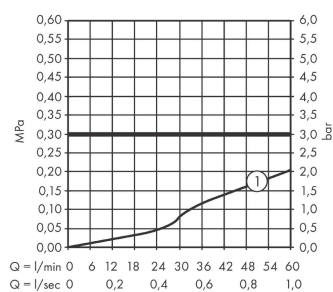

Rebris E

2-hole rim mounted bath mixer

Finish: **Chrome** Article Number: **72480000**

Description

product features

- 1 function
- projection: 180 mm
- centre distance: 180 mm
- maximum flow rate at 3 bar: 50 l/min
- ceramic valves hot/cold 90°
- operating pressure from 0.2 bar
- connection dimension: DN20
- connection type: G 3/4
- installation on bath rim
- min. operating pressure: 1 bar
- max. operating pressure: 10 bar

Product image

Scale drawing

Flowchart