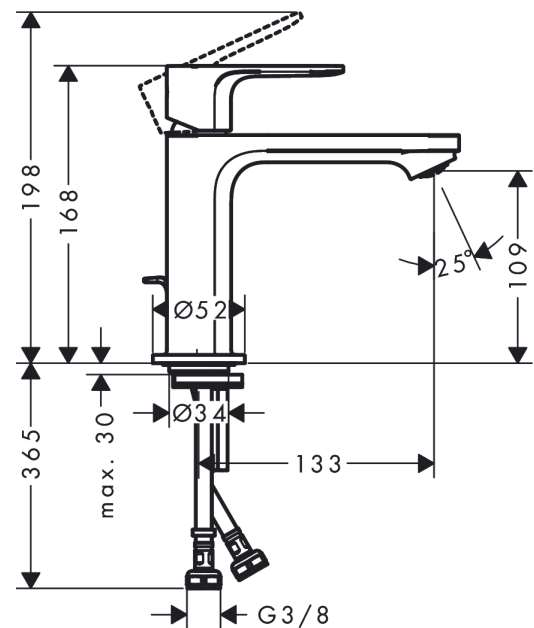

### Description

**product features**

- ComfortZone: 110
- projection: 133 mm
- spout height: 109 mm
- handle variant: lever handle
- spray type: normal spray
- maximum flow rate at 3 bar: 5 l/min
- ceramic cartridge
- temperature limitation adjustable
- suitable for continuous flow water heaters
- connection type: G 3/8 connections
- connection dimension: DN15
- cold water in basic handle position
- aerator can be easily removed with the help of a coin and without tools
- EU taxonomy: max. 6 l/min - Substantial Contribution (SC) possible

### Scale drawing

**Rebris E**  
**Single lever basin mixer 110 CoolStart without waste set**  
 Finish: **Matt Black** Article Number: **72560670**

**Flowchart**

**Rebris E**  
**Single lever basin mixer 110 CoolStart without waste set**  
 Finish: **Matt Black** Article Number: **72560670**

**Exploded Drawing**

Year of production: >06/22

**Rebris E**  
**Single lever basin mixer 110 CoolStart without waste set**  
 Finish: **Matt Black** Article Number: **72560670**

## Spare part list

Year of production: >06/22

Pos.	Description	Article Number	PC	PU
1	handle	94645670	60	1
2	hollow set screw M6x10 DIN 916	96029000	1	1
3	screw cover	95704610	51	1
4	flange	98863670	60	1
5	nut	98864000	9	1
6	O-ring 24x2	98388000	1	1
7	O-ring 27x1,5	92527000	4	1
8	O-ring 25x1,5	98146000	1	1
9	cartridge, assy	95973001	12	1
10	adapter for cartridge	95975000	3	1
11	O-ring 23x2	98398000	1	1
12	aerator M24x1 (5 l/min)	94364000	3	1
13	seal Ø 42	98722000	2	1
14	fixing set	96016000	8	1
15	screw M8 x 68	97736000	2	1
16	connection hose 450 mm M8x0,75 G3/8	97206000	8	1
17	O-ring 6,6x1,6	93019000	1	1