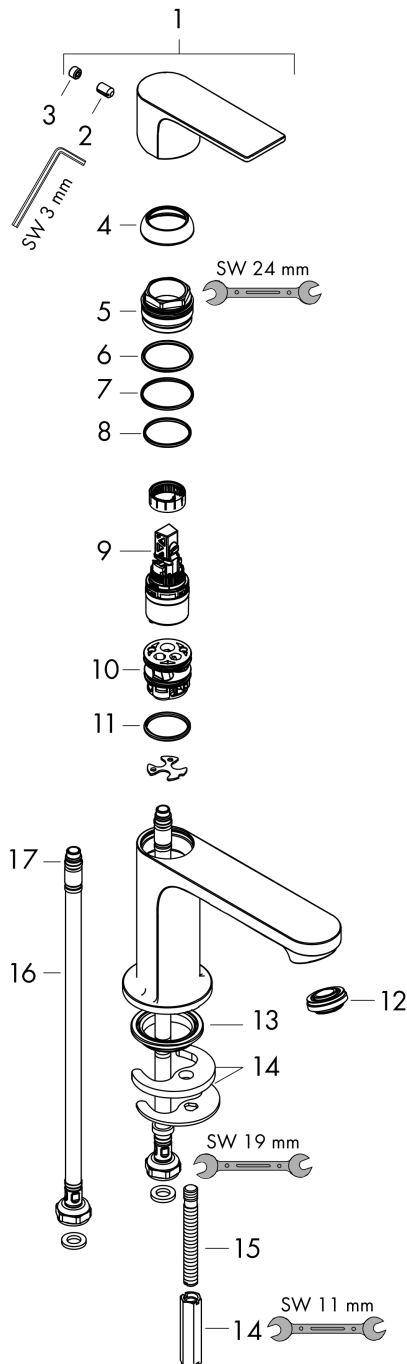

### Description

**product features**

- ComfortZone: 110
- projection: 133 mm
- spout height: 109 mm
- handle variant: lever handle
- spray type: normal spray
- maximum flow rate at 3 bar: 5 l/min
- ceramic cartridge
- temperature limitation adjustable
- suitable for continuous flow water heaters
- connection type: G 3/8 connections
- connection dimension: DN15
- cold water in basic handle position
- aerator can be easily removed with the help of a coin and without tools
- EU taxonomy: max. 6 l/min - Substantial Contribution (SC) possible

### Scale drawing

**Rebris E**  
**Single lever basin mixer 110 CoolStart without waste set**  
 Finish: **Matt Black** Article Number: **72560670**

**Flowchart**

**Rebris E**  
**Single lever basin mixer 110 CoolStart without waste set**  
 Finish: **Matt Black** Article Number: **72560670**

**Exploded Drawing**

Year of production: >06/22

**Rebris E**  
**Single lever basin mixer 110 CoolStart without waste set**  
 Finish: **Matt Black** Article Number: **72560670**

## Spare part list

Year of production: >06/22

Pos.	Description	Article Number	PC	PU
1	handle	94645670	60	1
2	hollow set screw M6x10 DIN 916	96029000	1	1
3	screw cover	95704610	51	1
4	flange	98863670	60	1
5	nut	98864000	9	1
6	O-ring 24x2	98388000	1	1
7	O-ring 27x1,5	92527000	4	1
8	O-ring 25x1,5	98146000	1	1
9	cartridge, assy	95973001	12	1
10	adapter for cartridge	95975000	3	1
11	O-ring 23x2	98398000	1	1
12	aerator M24x1 (5 l/min)	94364000	3	1
13	seal Ø 42	98722000	2	1
14	fixing set	96016000	8	1
15	screw M8 x 68	97736000	2	1
16	connection hose 450 mm M8x0,75 G3/8	97206000	8	1
17	O-ring 6,6x1,6	93019000	1	1