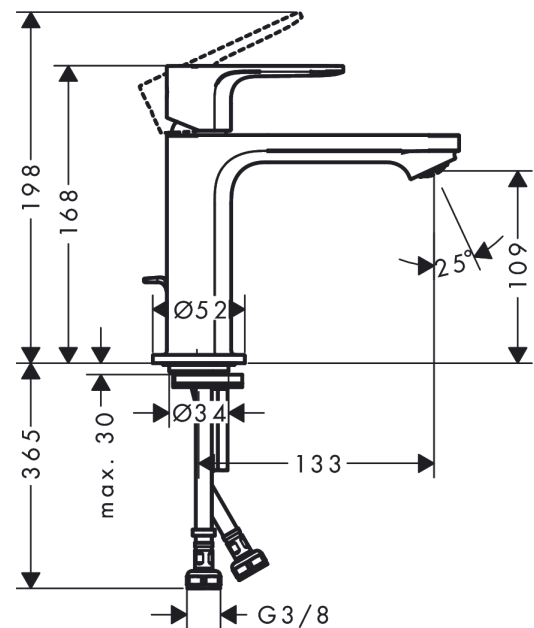

Rebris E
Single lever basin mixer 110 CoolStart without waste set
 Finish: **Chrome** Article Number: **72560000**

Description

product features

- ComfortZone: 110
- projection: 133 mm
- spout height: 109 mm
- handle variant: lever handle
- spray type: normal spray
- maximum flow rate at 3 bar: 5 l/min
- ceramic cartridge
- temperature limitation adjustable
- suitable for continuous flow water heaters
- connection type: G 3/8 connections
- connection dimension: DN15
- cold water in basic handle position
- aerator can be easily removed with the help of a coin and without tools
- EU taxonomy: max. 6 l/min - Substantial Contribution (SC) possible

Technology

Design awards

Product image

Scale drawing

Rebris E
Single lever basin mixer 110 CoolStart without waste set
 Finish: **Chrome** Article Number: **72560000**

Flowchart

Rebris E
Single lever basin mixer 110 CoolStart without waste set
 Finish: **Chrome** Article Number: **72560000**

Exploded Drawing

Year of production: >06/22

Rebris E
Single lever basin mixer 110 CoolStart without waste set
 Finish: **Chrome** Article Number: **72560000**

Spare part list

Year of production: >06/22

Pos.	Description	Article Number	PC	PU
1	handle	94645000	10	1
2	hollow set screw M6x10 DIN 916	96029000	1	1
3	screw cover	95704000	1	1
4	flange	98863000	10	1
5	nut	98864000	9	1
6	O-ring 24x2	98388000	1	1
7	O-ring 27x1,5	92527000	4	1
8	O-ring 25x1,5	98146000	1	1
9	cartridge, assy	95973001	12	1
10	adapter for cartridge	95975000	3	1
11	O-ring 23x2	98398000	1	1
12	aerator M24x1 (5 l/min)	94364000	3	1
13	seal Ø 42	98722000	2	1
14	fixing set	96016000	8	1
15	screw M8 x 68	97736000	2	1
16	connection hose 450 mm M8x0,75 G3/8	97206000	8	1
17	O-ring 6,6x1,6	93019000	1	1