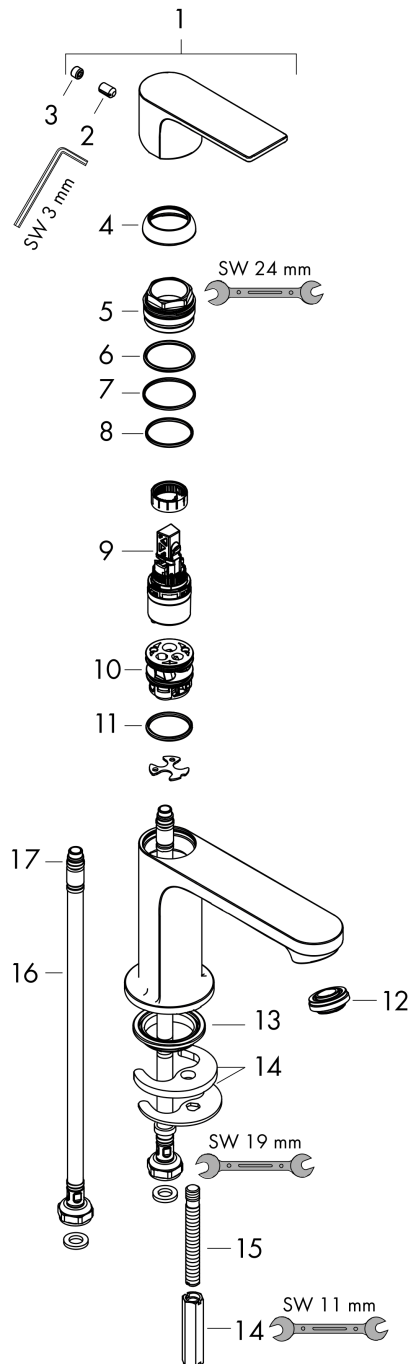

Rebris E
Single lever basin mixer 110 CoolStart without waste set
 Finish: **Chrome** Article Number: **72560000**

Description

product features

- ComfortZone: 110
- projection: 133 mm
- spout height: 109 mm
- handle variant: lever handle
- spray type: normal spray
- maximum flow rate at 3 bar: 5 l/min
- ceramic cartridge
- temperature limitation adjustable
- suitable for continuous flow water heaters
- connection type: G 3/8 connections
- connection dimension: DN15
- cold water in basic handle position
- aerator can be easily removed with the help of a coin and without tools
- EU taxonomy: max. 6 l/min - Substantial Contribution (SC) possible

Technology

Design awards

Product image

Scale drawing

Rebris E
Single lever basin mixer 110 CoolStart without waste set
 Finish: **Chrome** Article Number: **72560000**

Flowchart

Rebris E
Single lever basin mixer 110 CoolStart without waste set
 Finish: **Chrome** Article Number: **72560000**

Exploded Drawing

Year of production: >06/22

Rebris E
Single lever basin mixer 110 CoolStart without waste set
 Finish: **Chrome** Article Number: **72560000**

Spare part list

Year of production: >06/22

Pos.	Description	Article Number	PC	PU
1	handle	94645000	10	1
2	hollow set screw M6x10 DIN 916	96029000	1	1
3	screw cover	95704000	1	1
4	flange	98863000	10	1
5	nut	98864000	9	1
6	O-ring 24x2	98388000	1	1
7	O-ring 27x1,5	92527000	4	1
8	O-ring 25x1,5	98146000	1	1
9	cartridge, assy	95973001	12	1
10	adapter for cartridge	95975000	3	1
11	O-ring 23x2	98398000	1	1
12	aerator M24x1 (5 l/min)	94364000	3	1
13	seal Ø 42	98722000	2	1
14	fixing set	96016000	8	1
15	screw M8 x 68	97736000	2	1
16	connection hose 450 mm M8x0,75 G3/8	97206000	8	1
17	O-ring 6,6x1,6	93019000	1	1