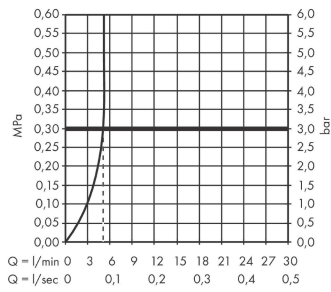

Rebris E
Single lever basin mixer 110 CoolStart without waste set
 Finish: **Chrome** Article Number: **72560000**

Description

product features

- ComfortZone: 110
- projection: 133 mm
- spout height: 109 mm
- handle variant: lever handle
- spray type: normal spray
- maximum flow rate at 3 bar: 5 l/min
- ceramic cartridge
- temperature limitation adjustable
- suitable for continuous flow water heaters
- connection type: G 3/8 connections
- connection dimension: DN15
- cold water in basic handle position
- aerator can be easily removed with the help of a coin and without tools
- EU taxonomy: max. 6 l/min - Substantial Contribution (SC) possible

Technology

Design awards

Product image

Scale drawing

Rebris E
Single lever basin mixer 110 CoolStart without waste set
 Finish: **Chrome** Article Number: **72560000**

Flowchart

Rebris E
Single lever basin mixer 110 CoolStart without waste set
 Finish: **Chrome** Article Number: **72560000**