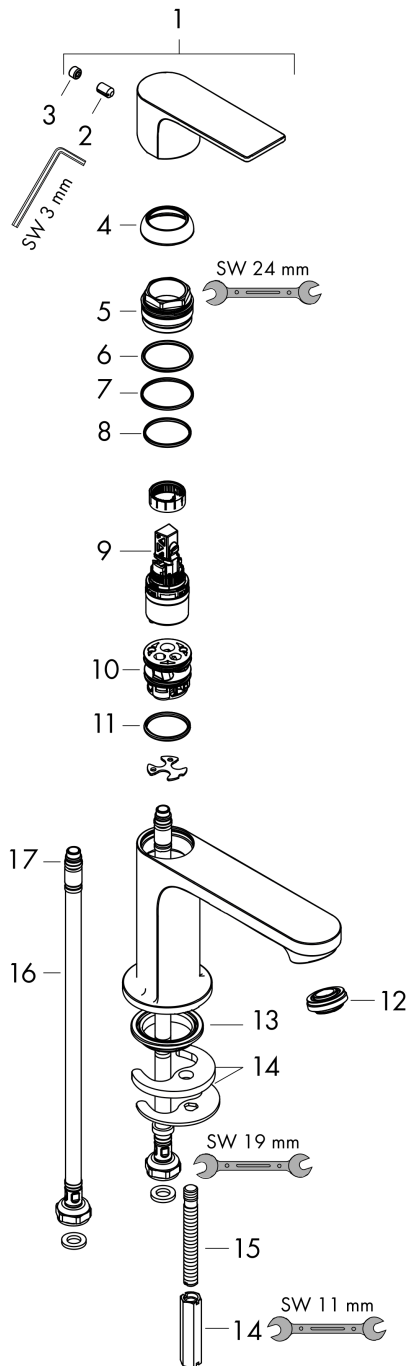

Rebris E
Single lever basin mixer 80 CoolStart without waste set
 Finish: **Chrome** Article Number: **72554000**

Description

product features

- ComfortZone: 80
- projection: 121 mm
- spout height: 84 mm
- handle variant: lever handle
- spray type: normal spray
- maximum flow rate at 3 bar: 5 l/min
- ceramic cartridge
- temperature limitation adjustable
- suitable for continuous flow water heaters
- connection type: G 3/8 connections
- connection dimension: DN15
- cold water in basic handle position
- aerator can be easily removed with the help of a coin and without tools
- EU taxonomy: max. 6 l/min - Substantial Contribution (SC) possible

Technology

Design awards

Product image

Scale drawing

Rebris E
Single lever basin mixer 80 CoolStart without waste set
 Finish: **Chrome** Article Number: **72554000**

Flowchart

Rebris E
Single lever basin mixer 80 CoolStart without waste set
 Finish: **Chrome** Article Number: **72554000**

Exploded Drawing

Year of production: >06/22

Rebris E
Single lever basin mixer 80 CoolStart without waste set
 Finish: **Chrome** Article Number: **72554000**

Spare part list

Year of production: >06/22

Pos.	Description	Article Number	PC	PU
1	handle	94645000	10	1
2	hollow set screw M6x10 DIN 916	96029000	1	1
3	screw cover	95704000	1	1
4	flange	98863000	10	1
5	nut	98864000	9	1
6	O-ring 24x2	98388000	1	1
7	O-ring 27x1,5	92527000	4	1
8	O-ring 25x1,5	98146000	1	1
9	cartridge, assy	95973001	12	1
10	adapter for cartridge	95975000	3	1
11	O-ring 23x2	98398000	1	1
12	aerator M24x1 (5 l/min)	94364000	3	1
13	seal Ø 42	98722000	2	1
14	fixing set	96016000	8	1
15	screw M8 x 68	97736000	2	1
16	connection hose 450 mm M8x0,75 G3/8	97206000	8	1
17	O-ring 6,6x1,6	93019000	1	1