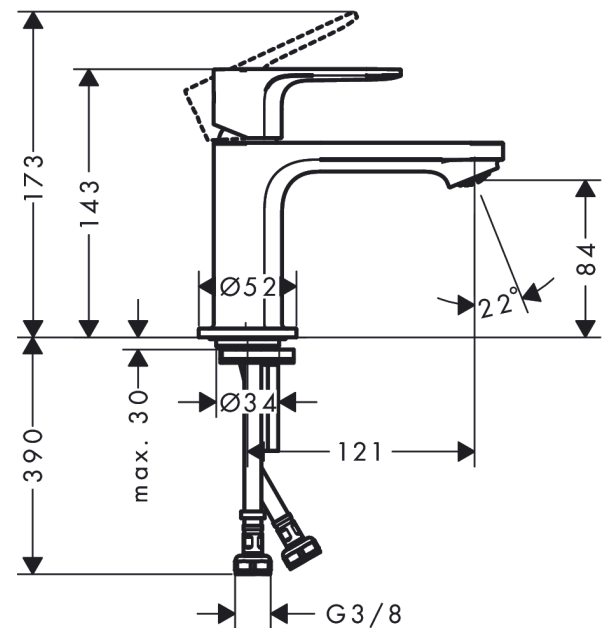

Rebris E
Single lever basin mixer 80 CoolStart without waste set
 Finish: **Chrome** Article Number: **72554000**

Description

product features

- ComfortZone: 80
- projection: 121 mm
- spout height: 84 mm
- handle variant: lever handle
- spray type: normal spray
- maximum flow rate at 3 bar: 5 l/min
- ceramic cartridge
- temperature limitation adjustable
- suitable for continuous flow water heaters
- connection type: G 3/8 connections
- connection dimension: DN15
- cold water in basic handle position
- aerator can be easily removed with the help of a coin and without tools
- EU taxonomy: max. 6 l/min - Substantial Contribution (SC) possible

Technology

Design awards

Product image

Scale drawing

Rebris E
Single lever basin mixer 80 CoolStart without waste set
 Finish: **Chrome** Article Number: **72554000**

Flowchart

Rebris E
Single lever basin mixer 80 CoolStart without waste set
 Finish: **Chrome** Article Number: **72554000**

Exploded Drawing

Year of production: >06/22

Rebris E
Single lever basin mixer 80 CoolStart without waste set
 Finish: **Chrome** Article Number: **72554000**

Spare part list

Year of production: >06/22

Pos.	Description	Article Number	PC	PU
1	handle	94645000	10	1
2	hollow set screw M6x10 DIN 916	96029000	1	1
3	screw cover	95704000	1	1
4	flange	98863000	10	1
5	nut	98864000	9	1
6	O-ring 24x2	98388000	1	1
7	O-ring 27x1,5	92527000	4	1
8	O-ring 25x1,5	98146000	1	1
9	cartridge, assy	95973001	12	1
10	adapter for cartridge	95975000	3	1
11	O-ring 23x2	98398000	1	1
12	aerator M24x1 (5 l/min)	94364000	3	1
13	seal Ø 42	98722000	2	1
14	fixing set	96016000	8	1
15	screw M8 x 68	97736000	2	1
16	connection hose 450 mm M8x0,75 G3/8	97206000	8	1
17	O-ring 6,6x1,6	93019000	1	1