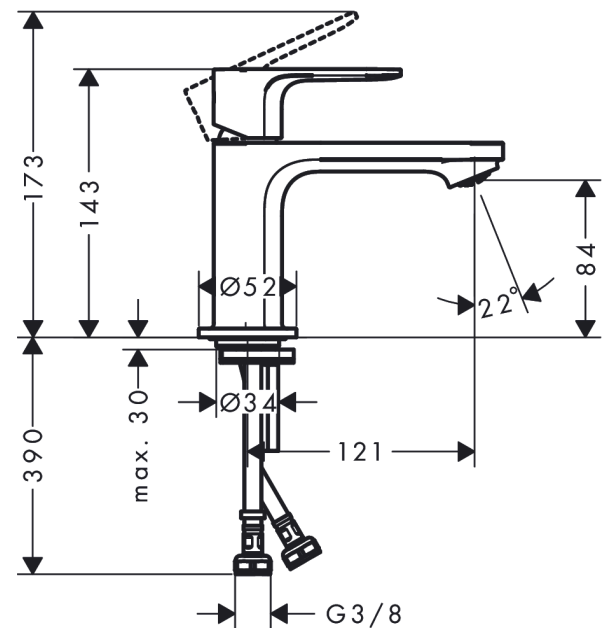

Rebris E
Single lever basin mixer 80 CoolStart without waste set
 Finish: **Matt Black** Article Number: **72554670**

Description

product features

- ComfortZone: 80
- projection: 121 mm
- spout height: 84 mm
- handle variant: lever handle
- spray type: normal spray
- maximum flow rate at 3 bar: 5 l/min
- ceramic cartridge
- temperature limitation adjustable
- suitable for continuous flow water heaters
- connection type: G 3/8 connections
- connection dimension: DN15
- cold water in basic handle position
- aerator can be easily removed with the help of a coin and without tools
- EU taxonomy: max. 6 l/min - Substantial Contribution (SC) possible

Technology

Design awards

Product image

Scale drawing

Rebris E
Single lever basin mixer 80 CoolStart without waste set
 Finish: **Matt Black** Article Number: **72554670**

Flowchart

Rebris E
Single lever basin mixer 80 CoolStart without waste set
 Finish: **Matt Black** Article Number: **72554670**

Exploded Drawing

Year of production: >06/22

Rebris E
Single lever basin mixer 80 CoolStart without waste set
 Finish: **Matt Black** Article Number: **72554670**

Spare part list

Year of production: >06/22

Pos.	Description	Article Number	PC	PU
1	handle	94645670	60	1
2	hollow set screw M6x10 DIN 916	96029000	1	1
3	screw cover	95704610	51	1
4	flange	98863670	60	1
5	nut	98864000	9	1
6	O-ring 24x2	98388000	1	1
7	O-ring 27x1,5	92527000	4	1
8	O-ring 25x1,5	98146000	1	1
9	cartridge, assy	95973001	12	1
10	adapter for cartridge	95975000	3	1
11	O-ring 23x2	98398000	1	1
12	aerator M24x1 (5 l/min)	94364000	3	1
13	seal Ø 42	98722000	2	1
14	fixing set	96016000	8	1
15	screw M8 x 68	97736000	2	1
16	connection hose 450 mm M8x0,75 G3/8	97206000	8	1
17	O-ring 6,6x1,6	93019000	1	1