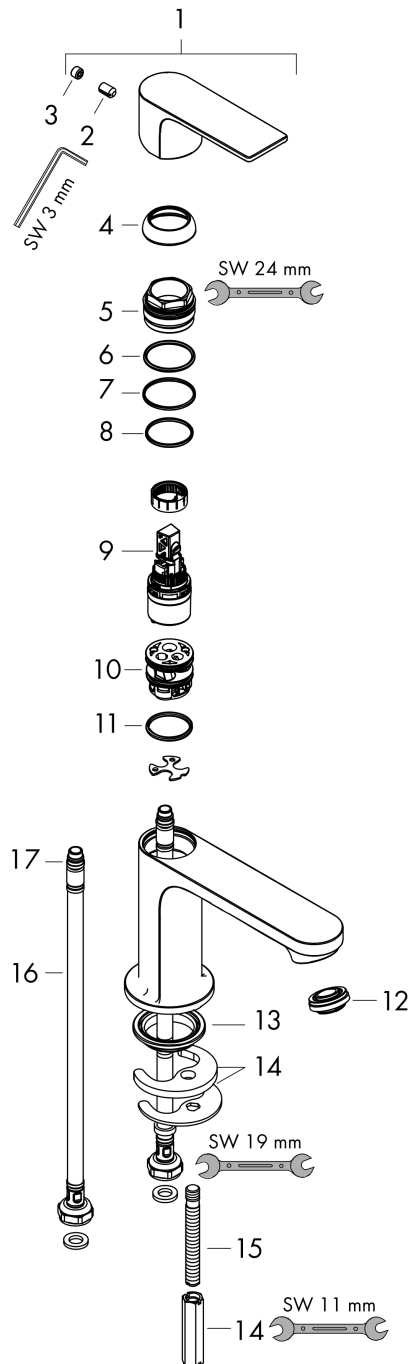

Rebris E
Single lever basin mixer 80 CoolStart without waste set
 Finish: **Matt Black** Article Number: **72554670**

Description

product features

- ComfortZone: 80
- projection: 121 mm
- spout height: 84 mm
- handle variant: lever handle
- spray type: normal spray
- maximum flow rate at 3 bar: 5 l/min
- ceramic cartridge
- temperature limitation adjustable
- suitable for continuous flow water heaters
- connection type: G 3/8 connections
- connection dimension: DN15
- cold water in basic handle position
- aerator can be easily removed with the help of a coin and without tools
- EU taxonomy: max. 6 l/min - Substantial Contribution (SC) possible

Technology

Design awards

Product image

Scale drawing

Rebris E
Single lever basin mixer 80 CoolStart without waste set
 Finish: **Matt Black** Article Number: **72554670**

Flowchart

Rebris E
Single lever basin mixer 80 CoolStart without waste set
 Finish: **Matt Black** Article Number: **72554670**

Exploded Drawing

Year of production: >06/22

Rebris E
Single lever basin mixer 80 CoolStart without waste set
 Finish: **Matt Black** Article Number: **72554670**

Spare part list

Year of production: >06/22

Pos.	Description	Article Number	PC	PU
1	handle	94645670	60	1
2	hollow set screw M6x10 DIN 916	96029000	1	1
3	screw cover	95704610	51	1
4	flange	98863670	60	1
5	nut	98864000	9	1
6	O-ring 24x2	98388000	1	1
7	O-ring 27x1,5	92527000	4	1
8	O-ring 25x1,5	98146000	1	1
9	cartridge, assy	95973001	12	1
10	adapter for cartridge	95975000	3	1
11	O-ring 23x2	98398000	1	1
12	aerator M24x1 (5 l/min)	94364000	3	1
13	seal Ø 42	98722000	2	1
14	fixing set	96016000	8	1
15	screw M8 x 68	97736000	2	1
16	connection hose 450 mm M8x0,75 G3/8	97206000	8	1
17	O-ring 6,6x1,6	93019000	1	1