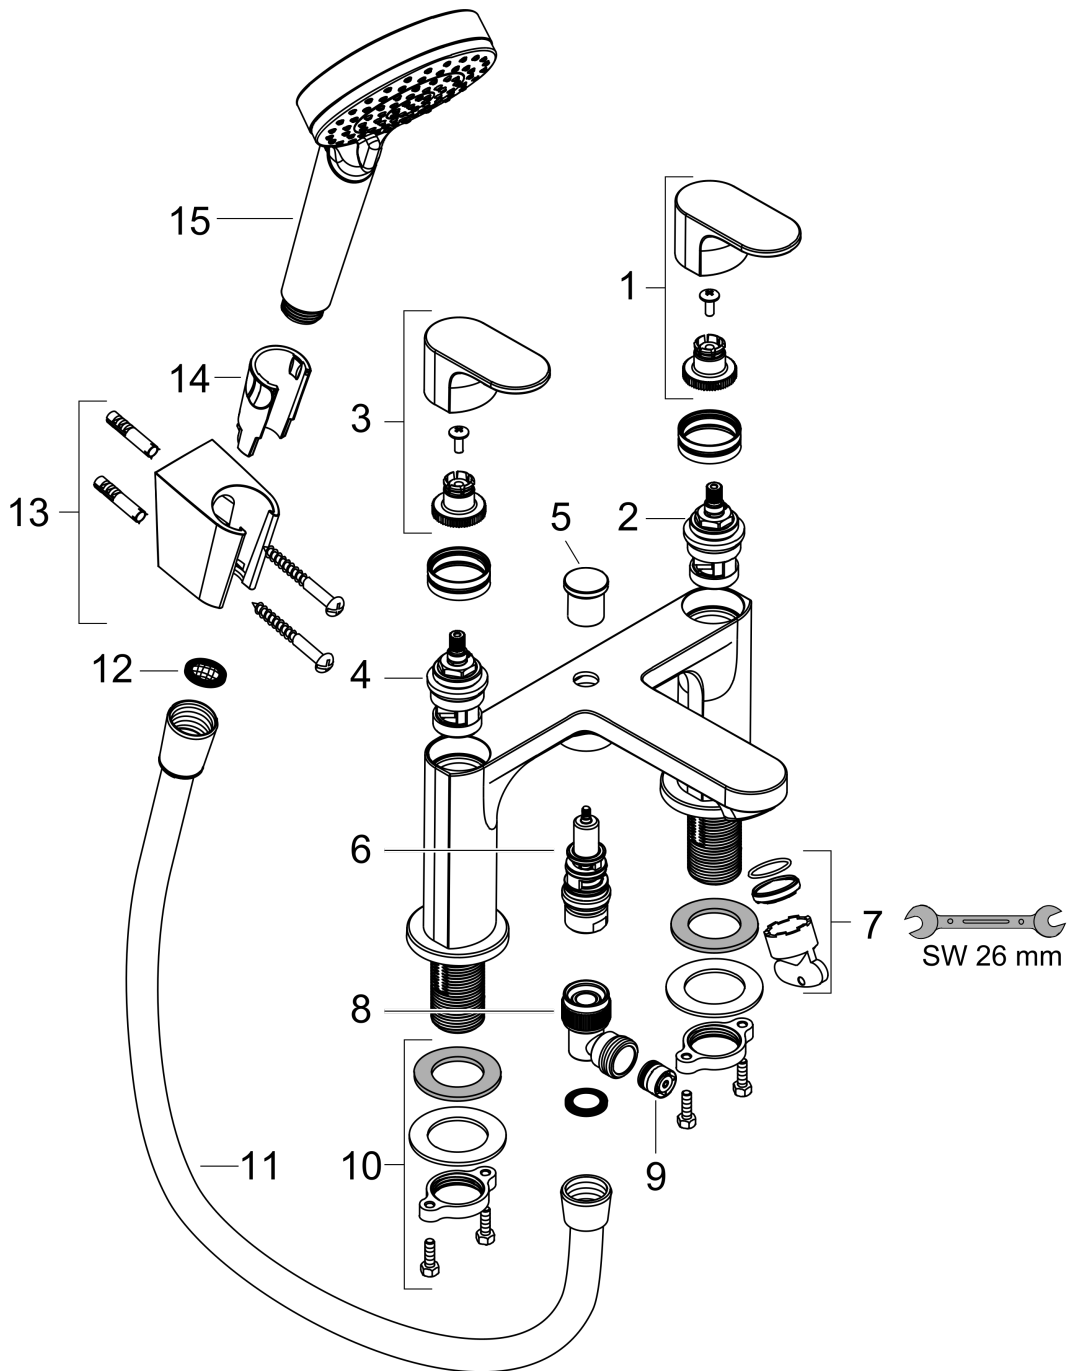

#### product features

- consists of: 2-hole rim mounted bath mixer, hand shower, shower holder, shower hose
- 2 functions
- projection: 180 mm
- centre distance: 180 mm
- maximum flow rate at 3 bar: 49 l/min
- ceramic valves hot/cold 90°
- operating pressure from 0.2 bar
- diverter with automatic resetting
- non-return valve
- with silencer
- connection dimension: DN20
- connection type: G 3/4
- installation on bath rim
- min. operating pressure: 1 bar
- max. operating pressure: 10 bar

### Scale drawing

**Rebris S**

**2-hole rim mounted bath mixer with diverter valve and Vernis Blend hand shower Vario**

Finish: **Chrome** Article Number: **72447000**

**Flowchart**

**Rebris S**

**2-hole rim mounted bath mixer with diverter valve and Vernis Blend hand shower Vario**

Finish: **Chrome** Article Number: **72447000**

**Exploded Drawing**

Year of production: >03/23

### Spare part list

Year of production: >03/23

Pos.	Description	Article Number	PC	PU
1	handle for cold water	94744000	0	1
2	shut off unit left closing	93945000	9	1
3	handle for hot water	94743000	0	1
4	shut off unit right closing	93944000	9	1
5	diverter knob	94740000	0	1
6	selector	93948000	9	1
7	aerator cpl.	93947000	6	1
8	hose connection angel	94741000	9	1
9	non return valve	97980000	5	1
10	fixing set	94742000	0	1
11	shower hose Metaflex'C 1,60 m	28266000	99	1
12	filter packing	94246000	1	1
13	shower holder	28331000	99	1
14	guide	98918000	1	1
15	handshower	26270000	99	1