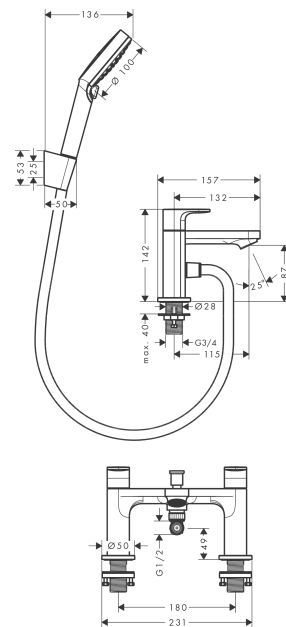

## Rebris S

2-hole rim mounted bath mixer with diverter valve and Vernis Blend hand shower Vario

Finish: **Chrome** Article Number: **72447000**

#### product features

- consists of: 2-hole rim mounted bath mixer, hand shower, shower holder, shower hose
- 2 functions
- projection: 180 mm
- centre distance: 180 mm
- maximum flow rate at 3 bar: 49 l/min
- ceramic valves hot/cold 90°
- operating pressure from 0.2 bar
- diverter with automatic resetting
- non-return valve
- with silencer
- connection dimension: DN20
- connection type: G 3/4
- installation on bath rim
- min. operating pressure: 1 bar
- max. operating pressure: 10 bar

### Scale drawing

**Rebris S**

**2-hole rim mounted bath mixer with diverter valve and Vernis Blend hand shower Vario**

Finish: **Chrome** Article Number: **72447000**

**Flowchart**

**Rebris S**

**2-hole rim mounted bath mixer with diverter valve and Vernis Blend hand shower Vario**

Finish: **Chrome** Article Number: **72447000**

**Exploded Drawing**

Year of production: >03/23