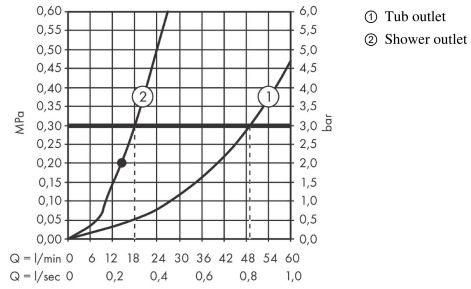

#### product features

- consists of: 2-hole rim mounted bath mixer, hand shower, shower holder, shower hose
- 2 functions
- projection: 180 mm
- centre distance: 180 mm
- maximum flow rate at 3 bar: 49 l/min
- ceramic valves hot/cold 90°
- operating pressure from 0.2 bar
- diverter with automatic resetting
- non-return valve
- with silencer
- connection dimension: DN20
- connection type: G 3/4
- installation on bath rim
- min. operating pressure: 1 bar
- max. operating pressure: 10 bar

### Scale drawing

**Rebris S**

**2-hole rim mounted bath mixer with diverter valve and Vernis Blend hand shower Vario**

Finish: **Chrome** Article Number: **72447000**

**Flowchart**

**Rebris S**

**2-hole rim mounted bath mixer with diverter valve and Vernis Blend hand shower Vario**