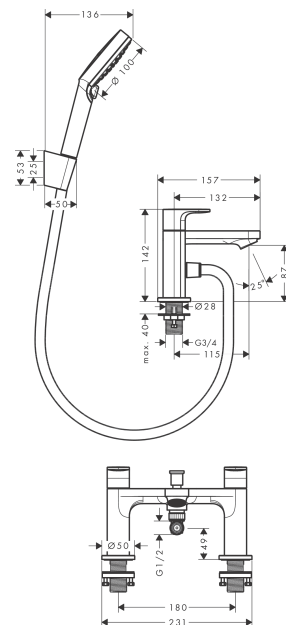

## Rebris S

2-hole rim mounted bath mixer with diverter valve and Vernis Blend hand shower Vario

Finish: **Matt Black** Article Number: **72447670**

### Description

#### product features

- consists of: 2-hole rim mounted bath mixer, hand shower, shower holder, shower hose
- 2 functions
- projection: 180 mm
- centre distance: 180 mm
- maximum flow rate at 3 bar: 49 l/min
- ceramic valves hot/cold 90°
- operating pressure from 0.2 bar
- diverter with automatic resetting
- non-return valve
- with silencer
- connection dimension: DN20
- connection type: G 3/4
- installation on bath rim
- min. operating pressure: 1 bar
- max. operating pressure: 10 bar

### Scale drawing

**Rebris S**

**2-hole rim mounted bath mixer with diverter valve and Vernis Blend hand shower Vario**

Finish: **Matt Black** Article Number: **72447670**

**Flowchart**