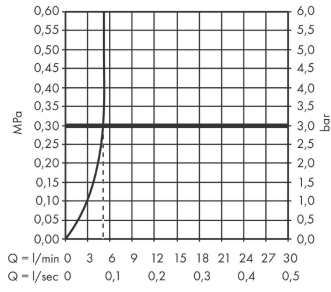

Rebris S
Single lever basin mixer 110 CoolStart without waste set
 Finish: **Matt Black** Article Number: **72520670**

Description

product features

- ComfortZone: 110
- projection: 133 mm
- spout height: 109 mm
- handle variant: lever handle
- spray type: normal spray
- maximum flow rate at 3 bar: 5 l/min
- ceramic cartridge
- temperature limitation adjustable
- suitable for continuous flow water heaters
- connection type: G 3/8 connections
- connection dimension: DN15
- cold water in basic handle position
- aerator can be easily removed with the help of a coin and without tools
- EU taxonomy: max. 6 l/min - Substantial Contribution (SC) possible

Technology

Design awards

Product image

Scale drawing

Rebris S
Single lever basin mixer 110 CoolStart without waste set
 Finish: **Matt Black** Article Number: **72520670**

Flowchart

Rebris S
Single lever basin mixer 110 CoolStart without waste set
 Finish: **Matt Black** Article Number: **72520670**