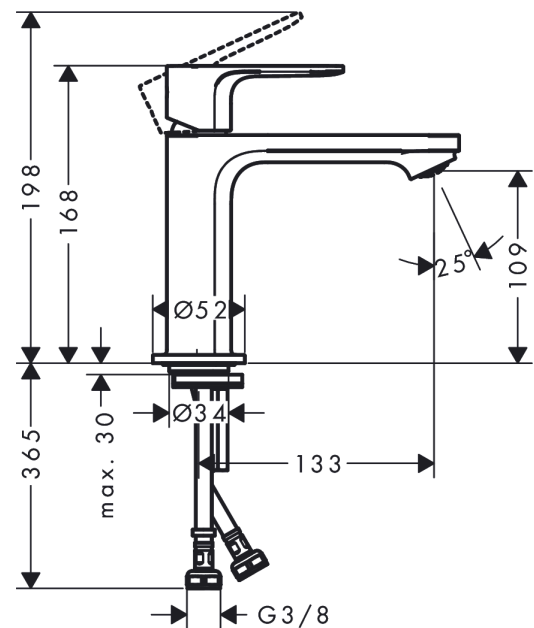

Rebris S
Single lever basin mixer 110 CoolStart without waste set
 Finish: **Matt Black** Article Number: **72520670**

Description

product features

- ComfortZone: 110
- projection: 133 mm
- spout height: 109 mm
- handle variant: lever handle
- spray type: normal spray
- maximum flow rate at 3 bar: 5 l/min
- ceramic cartridge
- temperature limitation adjustable
- suitable for continuous flow water heaters
- connection type: G 3/8 connections
- connection dimension: DN15
- cold water in basic handle position
- aerator can be easily removed with the help of a coin and without tools
- EU taxonomy: max. 6 l/min - Substantial Contribution (SC) possible

Technology

Design awards

Product image

Scale drawing

Rebris S
Single lever basin mixer 110 CoolStart without waste set
 Finish: **Matt Black** Article Number: **72520670**

Flowchart

Rebris S
Single lever basin mixer 110 CoolStart without waste set
 Finish: **Matt Black** Article Number: **72520670**

Exploded Drawing

Year of production: >06/22

Rebris S
Single lever basin mixer 110 CoolStart without waste set
 Finish: **Matt Black** Article Number: **72520670**

Spare part list

Year of production: >06/22

Pos.	Description	Article Number	PC	PU
1	handle	94644670	60	1
2	hollow set screw M6x10 DIN 916	96029000	1	1
3	screw cover	95704610	51	1
4	flange	98863670	60	1
5	nut	98864000	9	1
6	O-ring 24x2	98388000	1	1
7	O-ring 27x1,5	92527000	4	1
8	O-ring 25x1,5	98146000	1	1
9	cartridge, assy	95973001	12	1
10	adapter for cartridge	95975000	3	1
11	O-ring 23x2	98398000	1	1
12	aerator M24x1 (5 l/min)	94364000	3	1
13	seal Ø 42	98722000	2	1
14	fixing set	96016000	8	1
15	screw M8 x 68	97736000	2	1
16	connection hose 450 mm M8x0,75 G3/8	97206000	8	1
17	O-ring 6,6x1,6	93019000	1	1