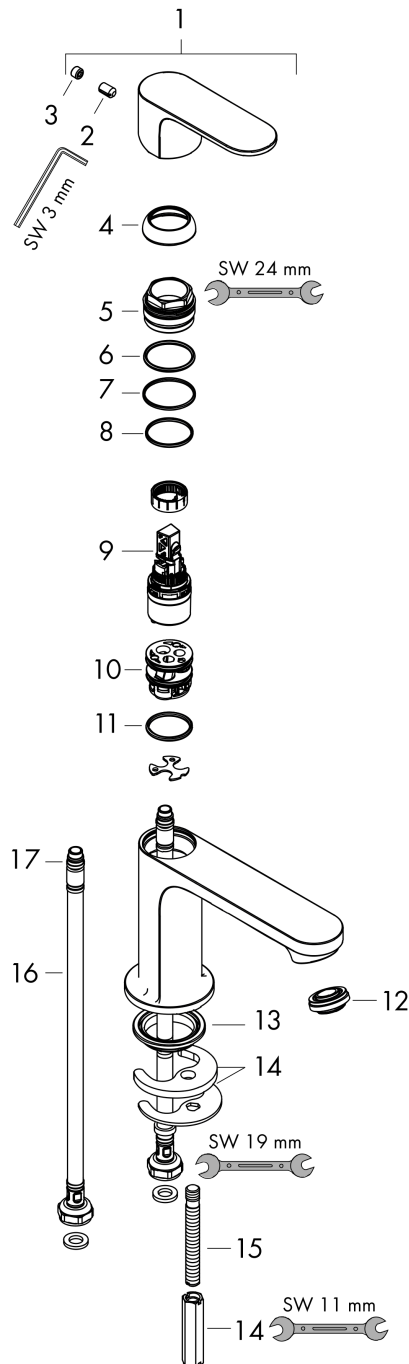

Rebris S
Single lever basin mixer 110 CoolStart without waste set
 Finish: **Matt Black** Article Number: **72520670**

Description

product features

- ComfortZone: 110
- projection: 133 mm
- spout height: 109 mm
- handle variant: lever handle
- spray type: normal spray
- maximum flow rate at 3 bar: 5 l/min
- ceramic cartridge
- temperature limitation adjustable
- suitable for continuous flow water heaters
- connection type: G 3/8 connections
- connection dimension: DN15
- cold water in basic handle position
- aerator can be easily removed with the help of a coin and without tools
- EU taxonomy: max. 6 l/min - Substantial Contribution (SC) possible

Technology

Design awards

Product image

Scale drawing

Rebris S
Single lever basin mixer 110 CoolStart without waste set
 Finish: **Matt Black** Article Number: **72520670**

Flowchart

Rebris S
Single lever basin mixer 110 CoolStart without waste set
 Finish: **Matt Black** Article Number: **72520670**

Exploded Drawing

Year of production: >06/22

Rebris S
Single lever basin mixer 110 CoolStart without waste set
 Finish: **Matt Black** Article Number: **72520670**

Spare part list

Year of production: >06/22

Pos.	Description	Article Number	PC	PU
1	handle	94644670	60	1
2	hollow set screw M6x10 DIN 916	96029000	1	1
3	screw cover	95704610	51	1
4	flange	98863670	60	1
5	nut	98864000	9	1
6	O-ring 24x2	98388000	1	1
7	O-ring 27x1,5	92527000	4	1
8	O-ring 25x1,5	98146000	1	1
9	cartridge, assy	95973001	12	1
10	adapter for cartridge	95975000	3	1
11	O-ring 23x2	98398000	1	1
12	aerator M24x1 (5 l/min)	94364000	3	1
13	seal Ø 42	98722000	2	1
14	fixing set	96016000	8	1
15	screw M8 x 68	97736000	2	1
16	connection hose 450 mm M8x0,75 G3/8	97206000	8	1
17	O-ring 6,6x1,6	93019000	1	1