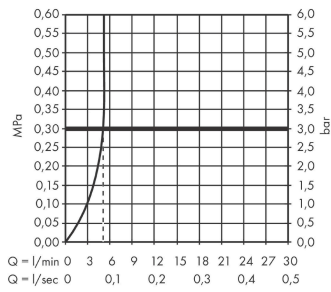

Rebris S
Single lever basin mixer 110 CoolStart without waste set
Finish: **Chrome** Article Number: **72520000**

Flowchart