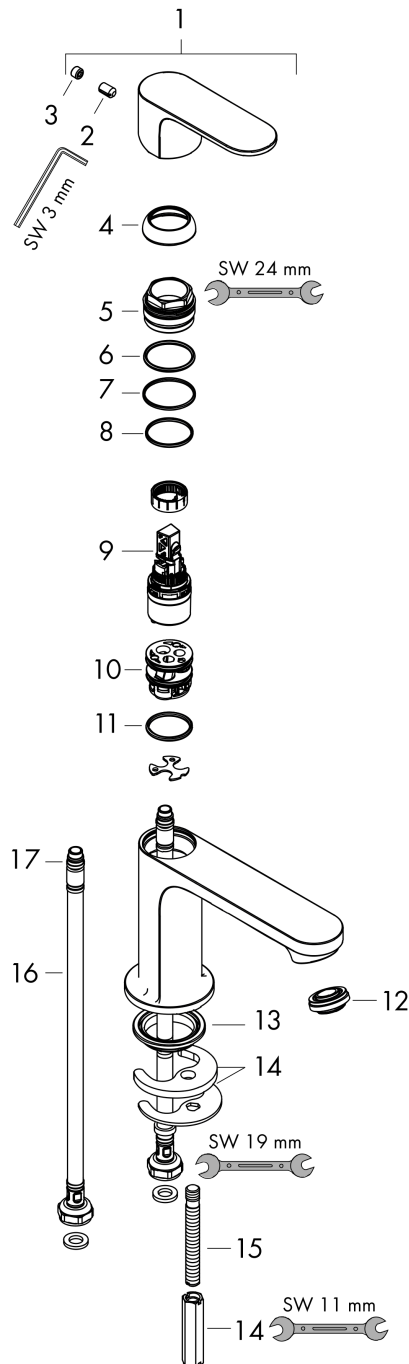

### Description

**product features**

- ComfortZone: 110
- projection: 133 mm
- spout height: 109 mm
- handle variant: lever handle
- spray type: normal spray
- maximum flow rate at 3 bar: 5 l/min
- ceramic cartridge
- temperature limitation adjustable
- suitable for continuous flow water heaters
- connection type: G 3/8 connections
- connection dimension: DN15
- cold water in basic handle position
- aerator can be easily removed with the help of a coin and without tools
- EU taxonomy: max. 6 l/min - Substantial Contribution (SC) possible

### Scale drawing

**Rebris S**  
**Single lever basin mixer 110 CoolStart without waste set**  
 Finish: **Chrome** Article Number: **72520000**

**Flowchart**

**Rebris S**  
**Single lever basin mixer 110 CoolStart without waste set**  
 Finish: **Chrome** Article Number: **72520000**

**Exploded Drawing**

Year of production: >06/22

**Rebris S**  
**Single lever basin mixer 110 CoolStart without waste set**  
 Finish: **Chrome** Article Number: **72520000**

## Spare part list

Year of production: >06/22

Pos.	Description	Article Number	PC	PU
1	handle	94644000	10	1
2	hollow set screw M6x10 DIN 916	96029000	1	1
3	screw cover	95704000	1	1
4	flange	98863000	10	1
5	nut	98864000	9	1
6	O-ring 24x2	98388000	1	1
7	O-ring 27x1,5	92527000	4	1
8	O-ring 25x1,5	98146000	1	1
9	cartridge, assy	95973001	12	1
10	adapter for cartridge	95975000	3	1
11	O-ring 23x2	98398000	1	1
12	aerator M24x1 (5 l/min)	94364000	3	1
13	seal Ø 42	98722000	2	1
14	fixing set	96016000	8	1
15	screw M8 x 68	97736000	2	1
16	connection hose 450 mm M8x0,75 G3/8	97206000	8	1
17	O-ring 6,6x1,6	93019000	1	1