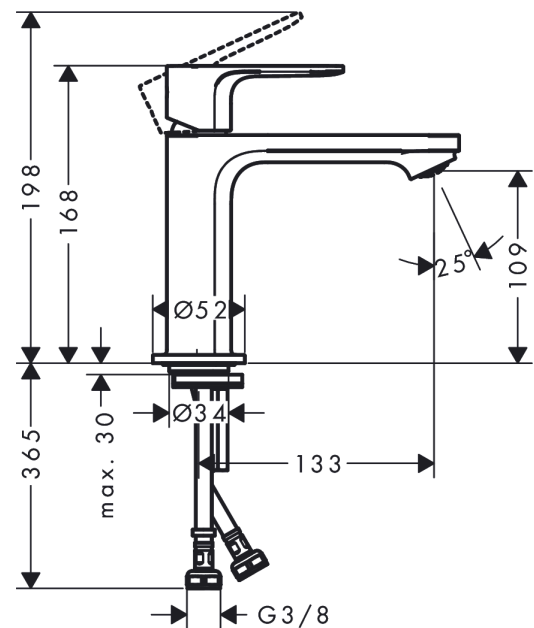

Scale drawing