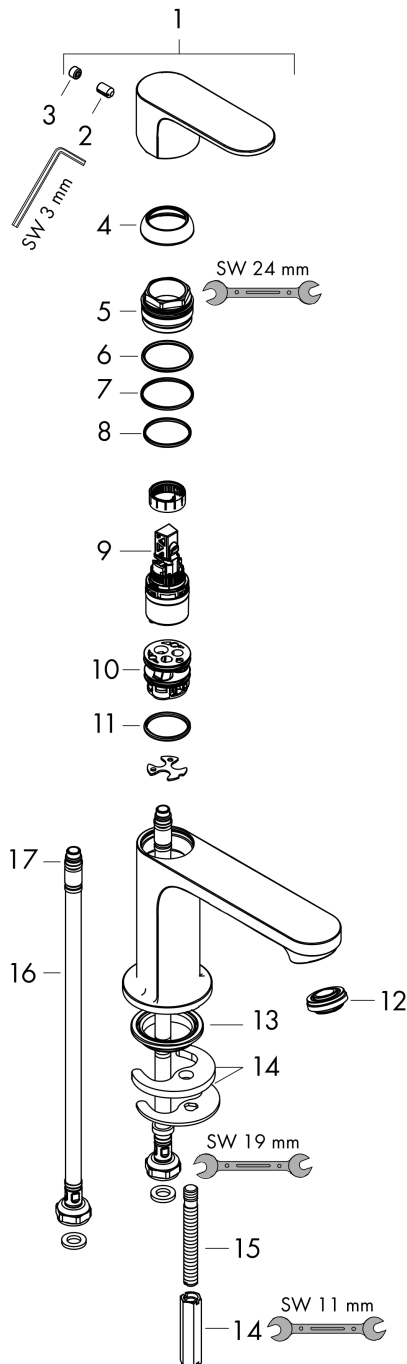

Rebris S
Single lever basin mixer 80 CoolStart without waste set
 Finish: **Chrome** Article Number: **72514000**

Description

product features

- ComfortZone: 80
- projection: 121 mm
- spout height: 84 mm
- handle variant: lever handle
- spray type: normal spray
- maximum flow rate at 3 bar: 5 l/min
- ceramic cartridge
- temperature limitation adjustable
- suitable for continuous flow water heaters
- connection type: G 3/8 connections
- connection dimension: DN15
- cold water in basic handle position
- aerator can be easily removed with the help of a coin and without tools
- EU taxonomy: max. 6 l/min - Substantial Contribution (SC) possible

Technology

Design awards

Product image

Scale drawing

Rebris S
Single lever basin mixer 80 CoolStart without waste set
 Finish: **Chrome** Article Number: **72514000**

Flowchart

Rebris S
Single lever basin mixer 80 CoolStart without waste set
 Finish: **Chrome** Article Number: **72514000**

Exploded Drawing

Year of production: >06/22

Rebris S
Single lever basin mixer 80 CoolStart without waste set
 Finish: **Chrome** Article Number: **72514000**

Spare part list

Year of production: >06/22

Pos.	Description	Article Number	PC	PU
1	handle	94644000	10	1
2	hollow set screw M6x10 DIN 916	96029000	1	1
3	screw cover	95704000	1	1
4	flange	98863000	10	1
5	nut	98864000	9	1
6	O-ring 24x2	98388000	1	1
7	O-ring 27x1,5	92527000	4	1
8	O-ring 25x1,5	98146000	1	1
9	cartridge, assy	95973001	12	1
10	adapter for cartridge	95975000	3	1
11	O-ring 23x2	98398000	1	1
12	aerator M24x1 (5 l/min)	94364000	3	1
13	seal Ø 42	98722000	2	1
14	fixing set	96016000	8	1
15	screw M8 x 68	97736000	2	1
16	connection hose 450 mm M8x0,75 G3/8	97206000	8	1
17	O-ring 6,6x1,6	93019000	1	1