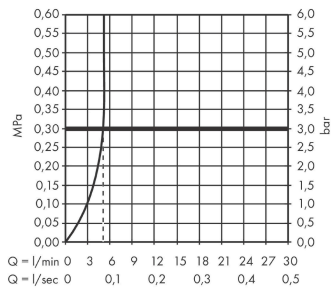

Rebris S
Single lever basin mixer 80 CoolStart without waste set
 Finish: **Chrome** Article Number: **72514000**

Description

product features

- ComfortZone: 80
- projection: 121 mm
- spout height: 84 mm
- handle variant: lever handle
- spray type: normal spray
- maximum flow rate at 3 bar: 5 l/min
- ceramic cartridge
- temperature limitation adjustable
- suitable for continuous flow water heaters
- connection type: G 3/8 connections
- connection dimension: DN15
- cold water in basic handle position
- aerator can be easily removed with the help of a coin and without tools
- EU taxonomy: max. 6 l/min - Substantial Contribution (SC) possible

Technology

Design awards

Product image

Scale drawing

Rebris S
Single lever basin mixer 80 CoolStart without waste set
 Finish: **Chrome** Article Number: **72514000**

Flowchart

Rebris S
Single lever basin mixer 80 CoolStart without waste set
 Finish: **Chrome** Article Number: **72514000**

Exploded Drawing

Year of production: >06/22

Rebris S
Single lever basin mixer 80 CoolStart without waste set
 Finish: **Chrome** Article Number: **72514000**

Spare part list

Year of production: >06/22

Pos.	Description	Article Number	PC	PU
1	handle	94644000	10	1
2	hollow set screw M6x10 DIN 916	96029000	1	1
3	screw cover	95704000	1	1
4	flange	98863000	10	1
5	nut	98864000	9	1
6	O-ring 24x2	98388000	1	1
7	O-ring 27x1,5	92527000	4	1
8	O-ring 25x1,5	98146000	1	1
9	cartridge, assy	95973001	12	1
10	adapter for cartridge	95975000	3	1
11	O-ring 23x2	98398000	1	1
12	aerator M24x1 (5 l/min)	94364000	3	1
13	seal Ø 42	98722000	2	1
14	fixing set	96016000	8	1
15	screw M8 x 68	97736000	2	1
16	connection hose 450 mm M8x0,75 G3/8	97206000	8	1
17	O-ring 6,6x1,6	93019000	1	1