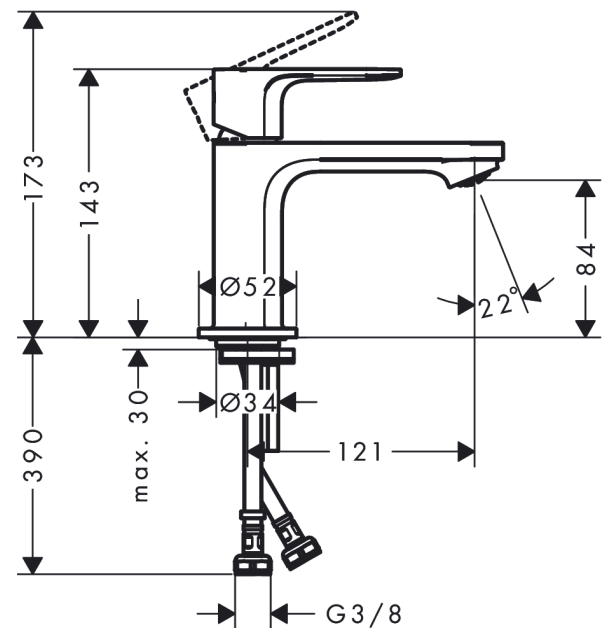

Rebris S
Single lever basin mixer 80 CoolStart without waste set
 Finish: **Chrome** Article Number: **72514000**

Description

product features

- ComfortZone: 80
- projection: 121 mm
- spout height: 84 mm
- handle variant: lever handle
- spray type: normal spray
- maximum flow rate at 3 bar: 5 l/min
- ceramic cartridge
- temperature limitation adjustable
- suitable for continuous flow water heaters
- connection type: G 3/8 connections
- connection dimension: DN15
- cold water in basic handle position
- aerator can be easily removed with the help of a coin and without tools
- EU taxonomy: max. 6 l/min - Substantial Contribution (SC) possible

Technology

Design awards

Product image

Scale drawing

Rebris S
Single lever basin mixer 80 CoolStart without waste set
 Finish: **Chrome** Article Number: **72514000**

Flowchart

Rebris S
Single lever basin mixer 80 CoolStart without waste set
 Finish: **Chrome** Article Number: **72514000**

Exploded Drawing

Year of production: >06/22

Rebris S
Single lever basin mixer 80 CoolStart without waste set
 Finish: **Chrome** Article Number: **72514000**

Spare part list

Year of production: >06/22

Pos.	Description	Article Number	PC	PU
1	handle	94644000	10	1
2	hollow set screw M6x10 DIN 916	96029000	1	1
3	screw cover	95704000	1	1
4	flange	98863000	10	1
5	nut	98864000	9	1
6	O-ring 24x2	98388000	1	1
7	O-ring 27x1,5	92527000	4	1
8	O-ring 25x1,5	98146000	1	1
9	cartridge, assy	95973001	12	1
10	adapter for cartridge	95975000	3	1
11	O-ring 23x2	98398000	1	1
12	aerator M24x1 (5 l/min)	94364000	3	1
13	seal Ø 42	98722000	2	1
14	fixing set	96016000	8	1
15	screw M8 x 68	97736000	2	1
16	connection hose 450 mm M8x0,75 G3/8	97206000	8	1
17	O-ring 6,6x1,6	93019000	1	1