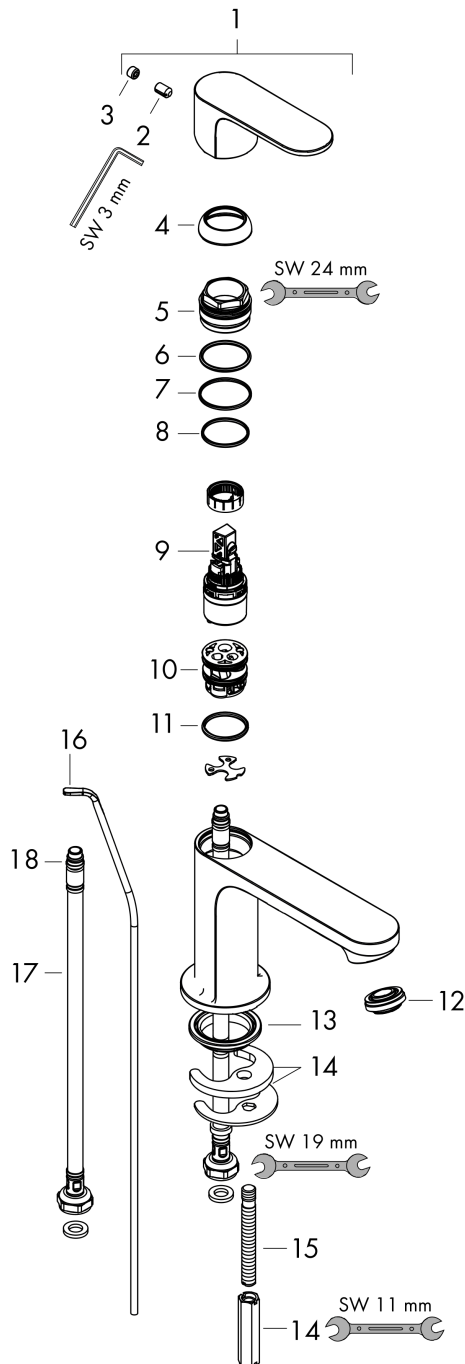

Rebris S
Single lever basin mixer 80 CoolStart with pop-up waste set
 Finish: **Matt Black** Article Number: **72513670**

Description

product features

- consists of: single lever basin mixer, waste set
- ComfortZone: 80
- projection: 121 mm
- spout height: 84 mm
- handle variant: lever handle
- spray type: normal spray
- maximum flow rate at 3 bar: 5 l/min
- ceramic cartridge
- temperature limitation adjustable
- suitable for continuous flow water heaters
- pop-up waste set G 1¼
- material waste set: synthetic
- connection type: G ¾ connections
- connection dimension: DN15
- cold water in basic handle position
- aerator can be easily removed with the help of a coin and without tools
- EU taxonomy: max. 6 l/min - Substantial Contribution (SC) possible

Technology

Design awards

Product image

Scale drawing

Rebris S
Single lever basin mixer 80 CoolStart with pop-up waste set
 Finish: **Matt Black** Article Number: **72513670**

Flowchart

Rebris S
Single lever basin mixer 80 CoolStart with pop-up waste set
 Finish: **Matt Black** Article Number: **72513670**

Exploded Drawing

Year of production: >06/22

Rebris S

Single lever basin mixer 80 CoolStart with pop-up waste set

Finish: **Matt Black** Article Number: **72513670**

Spare part list

Year of production: >06/22

Pos.	Description	Article Number	PC	PU
1	handle	94644670	60	1
2	hollow set screw M6x10 DIN 916	96029000	1	1
3	screw cover	95704610	51	1
4	flange	98863670	60	1
5	nut	98864000	9	1
6	O-ring 24x2	98388000	1	1
7	O-ring 27x1,5	92527000	4	1
8	O-ring 25x1,5	98146000	1	1
9	cartridge, assy	95973001	12	1
10	adapter for cartridge	95975000	3	1
11	O-ring 23x2	98398000	1	1
12	aerator M24x1 (5 l/min)	94364000	3	1
13	seal Ø 42	98722000	2	1
14	fixing set	96016000	8	1
15	pull rod	96657670	54	1
16	connection hose 450 mm M8x0,75 G3/8	97206000	8	1
17	O-ring 6,6x1,6	93019000	1	1
a	pop up waste	92168670	59	1