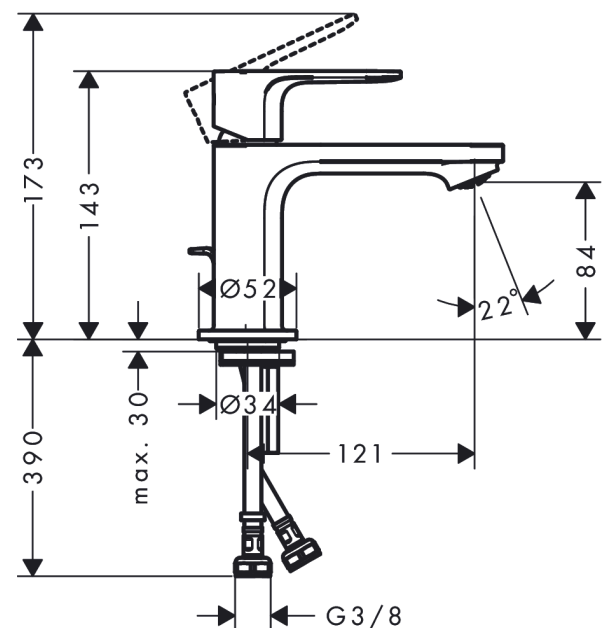

Rebris S
Single lever basin mixer 80 CoolStart with pop-up waste set
 Finish: **Matt Black** Article Number: **72513670**

Description

product features

- consists of: single lever basin mixer, waste set
- ComfortZone: 80
- projection: 121 mm
- spout height: 84 mm
- handle variant: lever handle
- spray type: normal spray
- maximum flow rate at 3 bar: 5 l/min
- ceramic cartridge
- temperature limitation adjustable
- suitable for continuous flow water heaters
- pop-up waste set G 1¼
- material waste set: synthetic
- connection type: G ¾ connections
- connection dimension: DN15
- cold water in basic handle position
- aerator can be easily removed with the help of a coin and without tools
- EU taxonomy: max. 6 l/min - Substantial Contribution (SC) possible

Technology

Design awards

Product image

Scale drawing

Rebris S
Single lever basin mixer 80 CoolStart with pop-up waste set
 Finish: **Matt Black** Article Number: **72513670**

Flowchart

Rebris S
Single lever basin mixer 80 CoolStart with pop-up waste set
 Finish: **Matt Black** Article Number: **72513670**

Exploded Drawing

Year of production: >06/22

Rebris S

Single lever basin mixer 80 CoolStart with pop-up waste set

Finish: **Matt Black** Article Number: **72513670**

Spare part list

Year of production: >06/22

Pos.	Description	Article Number	PC	PU
1	handle	94644670	60	1
2	hollow set screw M6x10 DIN 916	96029000	1	1
3	screw cover	95704610	51	1
4	flange	98863670	60	1
5	nut	98864000	9	1
6	O-ring 24x2	98388000	1	1
7	O-ring 27x1,5	92527000	4	1
8	O-ring 25x1,5	98146000	1	1
9	cartridge, assy	95973001	12	1
10	adapter for cartridge	95975000	3	1
11	O-ring 23x2	98398000	1	1
12	aerator M24x1 (5 l/min)	94364000	3	1
13	seal Ø 42	98722000	2	1
14	fixing set	96016000	8	1
15	pull rod	96657670	54	1
16	connection hose 450 mm M8x0,75 G3/8	97206000	8	1
17	O-ring 6,6x1,6	93019000	1	1
a	pop up waste	92168670	59	1