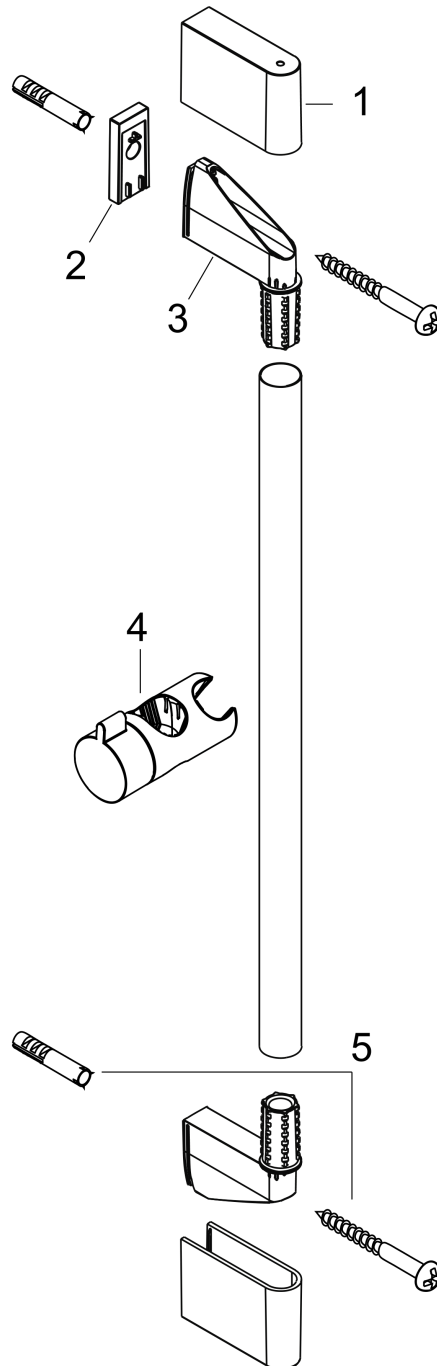

Unica

Shower bar Croma 90 cm

Finish: **Chrome** Article Number: **26506000**

Description

product features

- consists of: shower bar, slider
- hand shower holder inclination angle can be adjusted by 45°
- pipe length: 959 mm
- shower bar diameter: 22 mm
- profile pipe: round
- drilling distance: 915 mm
- hand shower holder with locking mechanism
- hand shower holder inclination angle adjustable in 2 steps
- wall supports made of plastic

Product image

Scale drawing

Unica
Shower bar Croma 90 cm
 Finish: **Chrome** Article Number: **26506000**

Installation examples

Unica
 Shower bar Croma 90 cm
 Finish: **Chrome** Article Number: **26506000**

Exploded Drawing

Year of production: >02/15

Unica
Shower bar Croma 90 cm
 Finish: **Chrome** Article Number: **26506000**

Spare part list

Year of production: >02/15

Pos.	Description	Article Number	PC	PU
1	cover	95217000	4	1
2	tile-matching-disk 7 mm	97450000	99	1
3	wall support	95218000	3	1
4	support, assy	92366000	9	1
5	mounting set	96179000	4	1