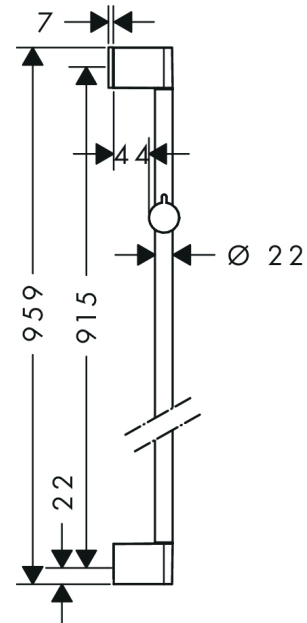

Unica

Shower bar Croma 90 cm

Finish: **Chrome** Article Number: **26506000**

Description

product features

- consists of: shower bar, slider
- hand shower holder inclination angle can be adjusted by 45°
- pipe length: 959 mm
- shower bar diameter: 22 mm
- profile pipe: round
- drilling distance: 915 mm
- hand shower holder with locking mechanism
- hand shower holder inclination angle adjustable in 2 steps
- wall supports made of plastic

Product image

Scale drawing

Unica
Shower bar Croma 90 cm
 Finish: **Chrome** Article Number: **26506000**

Installation examples

Unica
 Shower bar Croma 90 cm
 Finish: **Chrome** Article Number: **26506000**

Exploded Drawing

Year of production: >02/15

Unica
Shower bar Croma 90 cm
 Finish: **Chrome** Article Number: **26506000**

Spare part list

Year of production: >02/15

Pos.	Description	Article Number	PC	PU
1	cover	95217000	4	1
2	tile-matching-disk 7 mm	97450000	99	1
3	wall support	95218000	3	1
4	support, assy	92366000	9	1
5	mounting set	96179000	4	1