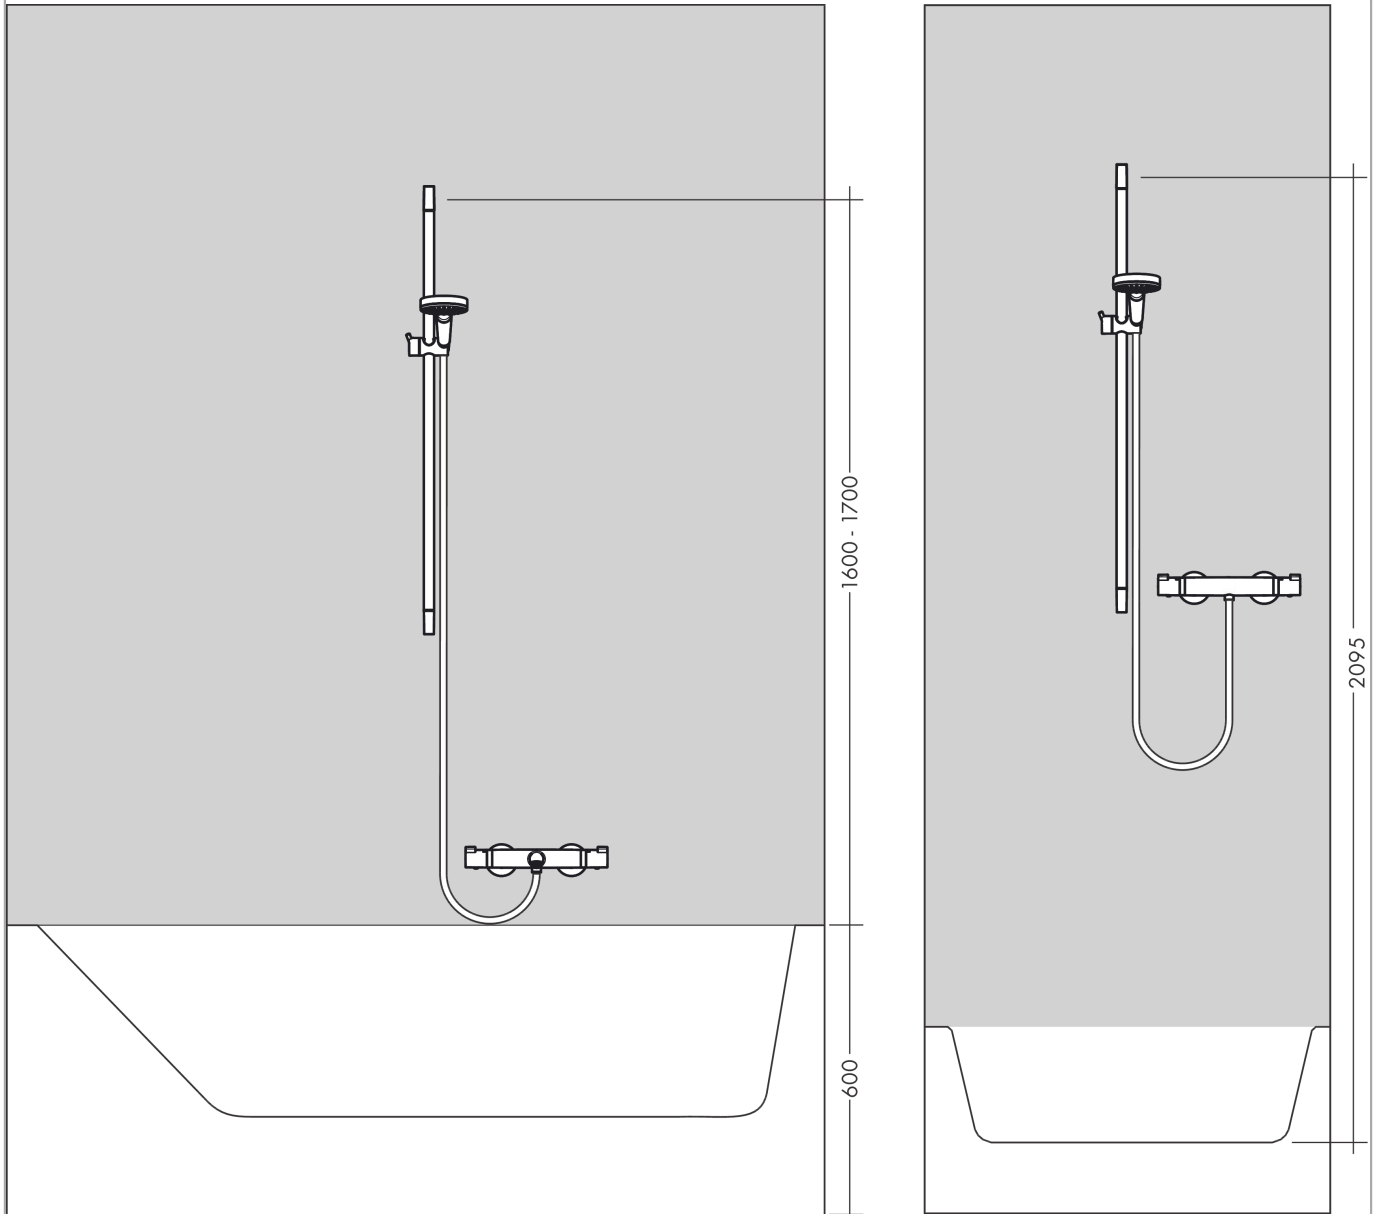

Unica

Shower bar Croma 90 cm

Finish: **Chrome** Article Number: **26506000**

Description

product features

- consists of: shower bar, slider
- hand shower holder inclination angle can be adjusted by 45°
- pipe length: 959 mm
- shower bar diameter: 22 mm
- profile pipe: round
- drilling distance: 915 mm
- hand shower holder with locking mechanism
- hand shower holder inclination angle adjustable in 2 steps
- wall supports made of plastic

Product image

Scale drawing

Unica
Shower bar Croma 90 cm
 Finish: **Chrome** Article Number: **26506000**

Installation examples

Unica
 Shower bar Croma 90 cm
 Finish: **Chrome** Article Number: **26506000**

Exploded Drawing

Year of production: >02/15

Unica
Shower bar Croma 90 cm
 Finish: **Chrome** Article Number: **26506000**

Spare part list

Year of production: >02/15

Pos.	Description	Article Number	PC	PU
1	cover	95217000	4	1
2	tile-matching-disk 7 mm	97450000	99	1
3	wall support	95218000	3	1
4	support, assy	92366000	9	1
5	mounting set	96179000	4	1