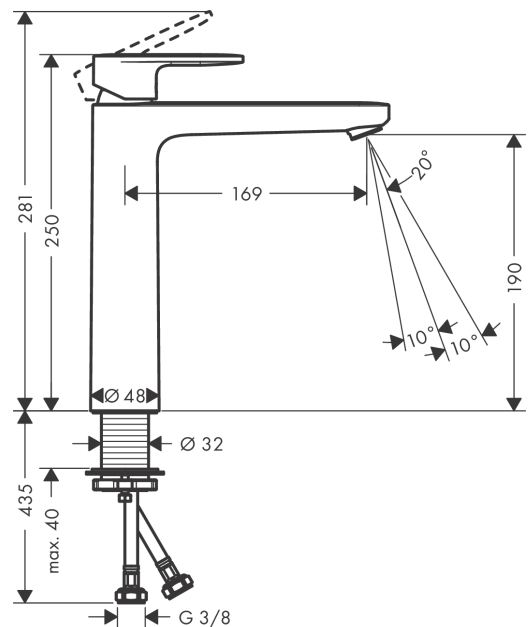

Vernis Blend
Single lever basin mixer 190 without waste set
 Finish: **Chrome** Article Number: **71582000**

Description

product features

- ComfortZone: 190
- projection: 169 mm
- spout height: 190 mm
- handle variant: lever handle
- spray type: normal spray
- swiveling spray former
- maximum flow rate at 3 bar: 5 l/min
- ceramic cartridge
- suitable for continuous flow water heaters
- connection type: G 3/8 connections
- connection dimension: DN15
- EU taxonomy: max. 6 l/min - Substantial Contribution (SC) possible

Technology

Product image

Scale drawing

Flowchart

Vernis Blend
Single lever basin mixer 190 without waste set
 Finish: **Chrome** Article Number: **71582000**

Exploded Drawing

Year of production: >07/21

Vernis Blend

Single lever basin mixer 190 without waste set

Finish: **Chrome** Article Number: **71582000**

Spare part list

Year of production: >07/21

Pos.	Description	Article Number	PC	PU
1	handle	93678000	8	1
2	screw cover	96338000	1	1
3	flange	93680000	3	1
4	nut	93681000	6	1
5	O-ring 24x1,5	98434000	1	1
6	cartridge, assy	97685000	11	1
7	locking screw for handle	95140000	2	1
8	seal	98865000	8	1
9	adapter for cartridge	98866000	8	1
10	O-ring 23x2	98398000	1	1
11	aerator swivelling M24x1 (5 l/min)	93834000	6	1
12	seal	93687000	1	1
13	fixing set (Ø 32)	13961000	7	1
14	lever collar	97548000	1	1
15	connection hose 600 mm M8x0,75 G3/8	96556000	7	1
16	O-ring 7x1,5	98422000	1	1
a	fixation extension 35 mm	13898000	12	1