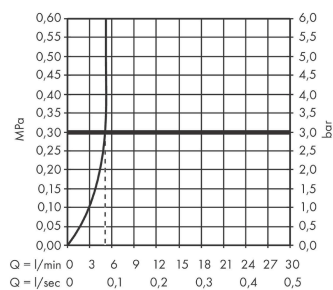

Vernis Blend
Single lever basin mixer 190 without waste set
 Finish: **Chrome** Article Number: **71582000**

Description

product features

- ComfortZone: 190
- projection: 169 mm
- spout height: 190 mm
- handle variant: lever handle
- spray type: normal spray
- swiveling spray former
- maximum flow rate at 3 bar: 5 l/min
- ceramic cartridge
- suitable for continuous flow water heaters
- connection type: G 3/8 connections
- connection dimension: DN15
- EU taxonomy: max. 6 l/min - Substantial Contribution (SC) possible

Technology

Product image

Scale drawing

Flowchart

Vernis Blend
Single lever basin mixer 190 without waste set
 Finish: **Chrome** Article Number: **71582000**

Exploded Drawing

Year of production: >07/21

Vernis Blend