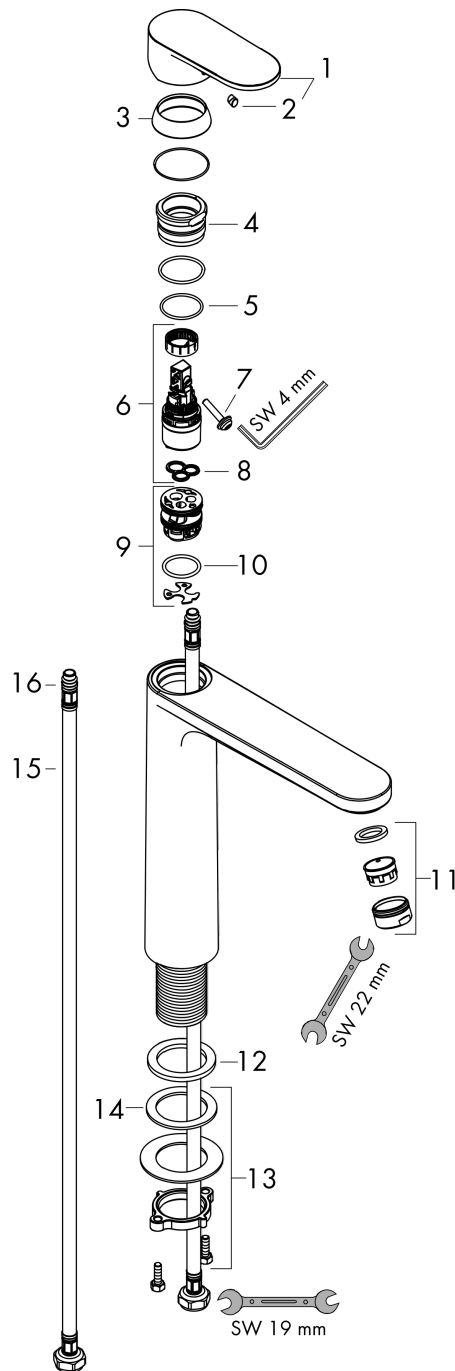

Vernis Blend
Single lever basin mixer 190 without waste set
 Finish: **Chrome** Article Number: **71582000**

Description

product features

- ComfortZone: 190
- projection: 169 mm
- spout height: 190 mm
- handle variant: lever handle
- spray type: normal spray
- swiveling spray former
- maximum flow rate at 3 bar: 5 l/min
- ceramic cartridge
- suitable for continuous flow water heaters
- connection type: G 3/8 connections
- connection dimension: DN15
- EU taxonomy: max. 6 l/min - Substantial Contribution (SC) possible

Technology

Product image

Scale drawing

Flowchart

Vernis Blend
Single lever basin mixer 190 without waste set
 Finish: **Chrome** Article Number: **71582000**

Exploded Drawing

Year of production: >07/21

Vernis Blend

Single lever basin mixer 190 without waste set

Finish: **Chrome** Article Number: **71582000**

Spare part list

Year of production: >07/21

Pos.	Description	Article Number	PC	PU
1	handle	93678000	8	1
2	screw cover	96338000	1	1
3	flange	93680000	3	1
4	nut	93681000	6	1
5	O-ring 24x1,5	98434000	1	1
6	cartridge, assy	97685000	11	1
7	locking screw for handle	95140000	2	1
8	seal	98865000	8	1
9	adapter for cartridge	98866000	8	1
10	O-ring 23x2	98398000	1	1
11	aerator swivelling M24x1 (5 l/min)	93834000	6	1
12	seal	93687000	1	1
13	fixing set (Ø 32)	13961000	7	1
14	lever collar	97548000	1	1
15	connection hose 600 mm M8x0,75 G3/8	96556000	7	1
16	O-ring 7x1,5	98422000	1	1
a	fixation extension 35 mm	13898000	12	1