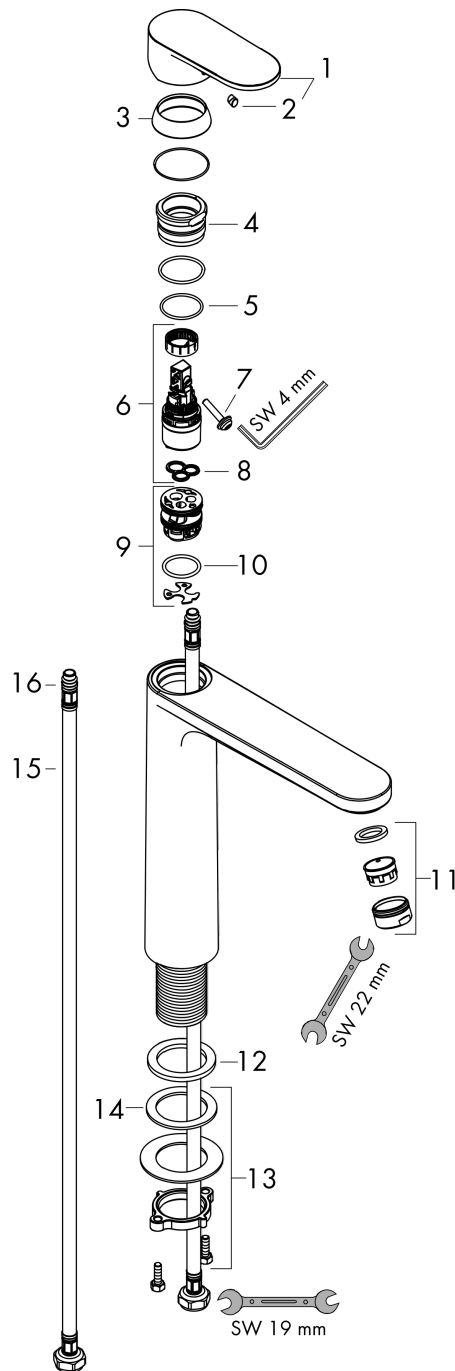

Vernis Blend
Single lever basin mixer 190 without waste set
 Finish: **Matt Black** Article Number: **71582670**

Description

product features

- ComfortZone: 190
- projection: 169 mm
- spout height: 190 mm
- handle variant: lever handle
- spray type: normal spray
- swiveling spray former
- maximum flow rate at 3 bar: 5 l/min
- ceramic cartridge
- suitable for continuous flow water heaters
- connection type: G 3/8 connections
- connection dimension: DN15
- EU taxonomy: max. 6 l/min - Substantial Contribution (SC) possible

Technology

Product image

Scale drawing

Flowchart

Vernis Blend
Single lever basin mixer 190 without waste set
 Finish: **Matt Black** Article Number: **71582670**

Exploded Drawing

Year of production: >07/21

Vernis Blend

Single lever basin mixer 190 without waste set

Finish: **Matt Black** Article Number: **71582670**

Spare part list

Year of production: >07/21

Pos.	Description	Article Number	PC	PU
1	handle	93678670	58	1
2	screw cover	96338610	51	1
3	flange	93680670	53	1
4	nut	93681000	6	1
5	O-ring 24x1,5	98434000	1	1
6	cartridge, assy	97685000	11	1
7	locking screw for handle	95140000	2	1
8	seal	98865000	8	1
9	adapter for cartridge	98866000	8	1
10	O-ring 23x2	98398000	1	1
11	aerator swivelling M24x1 (5 l/min)	93834670	56	1
12	seal	93687000	1	1
13	fixing set (Ø 32)	13961000	7	1
14	lever collar	97548000	1	1
15	connection hose 600 mm M8x0,75 G3/8	96556000	7	1
16	O-ring 7x1,5	98422000	1	1
a	fixation extension 35 mm	13898000	12	1