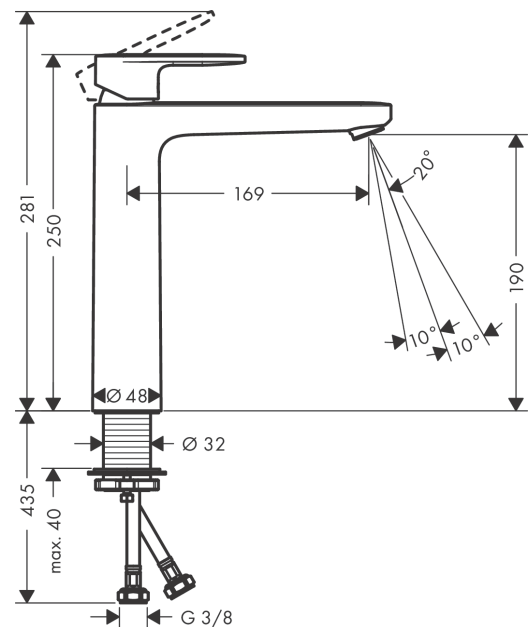

Vernis Blend
Single lever basin mixer 190 without waste set
 Finish: **Matt Black** Article Number: **71582670**

Description

product features

- ComfortZone: 190
- projection: 169 mm
- spout height: 190 mm
- handle variant: lever handle
- spray type: normal spray
- swiveling spray former
- maximum flow rate at 3 bar: 5 l/min
- ceramic cartridge
- suitable for continuous flow water heaters
- connection type: G 3/8 connections
- connection dimension: DN15
- EU taxonomy: max. 6 l/min - Substantial Contribution (SC) possible

Technology

Product image

Scale drawing

Flowchart

Vernis Blend
Single lever basin mixer 190 without waste set
 Finish: **Matt Black** Article Number: **71582670**

Exploded Drawing

Year of production: >07/21

Vernis Blend

Single lever basin mixer 190 without waste set

Finish: **Matt Black** Article Number: **71582670**

Spare part list

Year of production: >07/21

Pos.	Description	Article Number	PC	PU
1	handle	93678670	58	1
2	screw cover	96338610	51	1
3	flange	93680670	53	1
4	nut	93681000	6	1
5	O-ring 24x1,5	98434000	1	1
6	cartridge, assy	97685000	11	1
7	locking screw for handle	95140000	2	1
8	seal	98865000	8	1
9	adapter for cartridge	98866000	8	1
10	O-ring 23x2	98398000	1	1
11	aerator swivelling M24x1 (5 l/min)	93834670	56	1
12	seal	93687000	1	1
13	fixing set (Ø 32)	13961000	7	1
14	lever collar	97548000	1	1
15	connection hose 600 mm M8x0,75 G3/8	96556000	7	1
16	O-ring 7x1,5	98422000	1	1
a	fixation extension 35 mm	13898000	12	1