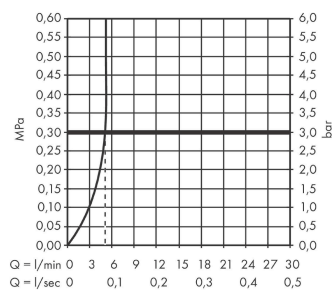

Vernis Blend
Single lever basin mixer 190 without waste set
 Finish: **Matt Black** Article Number: **71582670**

Description

product features

- ComfortZone: 190
- projection: 169 mm
- spout height: 190 mm
- handle variant: lever handle
- spray type: normal spray
- swiveling spray former
- maximum flow rate at 3 bar: 5 l/min
- ceramic cartridge
- suitable for continuous flow water heaters
- connection type: G 3/8 connections
- connection dimension: DN15
- EU taxonomy: max. 6 l/min - Substantial Contribution (SC) possible

Technology

Product image

Scale drawing

Flowchart

Vernis Blend
Single lever basin mixer 190 without waste set
 Finish: **Matt Black** Article Number: **71582670**

Exploded Drawing

Year of production: >07/21

Vernis Blend