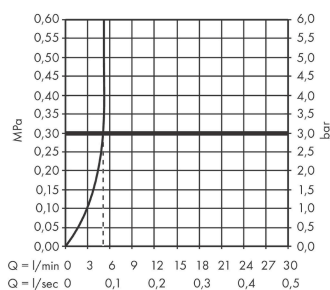

Vernis Blend

Pillar tap 70 with lever handle for cold water or pre-adjusted water without waste set

Finish: **Chrome** Article Number: **71583000**

Description

product features

- ComfortZone: 70
- projection: 93 mm
- spout height: 59 mm
- handle variant: lever handle
- spray type: normal spray
- maximum flow rate at 3 bar: 5 l/min
- ceramic valves 90°
- for cold water connection
- connection type: G 3/8 connections
- connection dimension: DN15
- EU taxonomy: max. 6 l/min - Substantial Contribution (SC) possible

Technology

Certificates / Sustainability

Product image

Scale drawing

Flowchart

Vernis Blend

Pillar tap 70 with lever handle for cold water or pre-adjusted water without waste set

Finish: **Chrome** Article Number: **71583000**

Exploded Drawing

Year of production: >04/21

Vernis Blend

Pillar tap 70 with lever handle for cold water or pre-adjusted water without waste set

Finish: **Chrome** Article Number: **71583000**

Spare part list