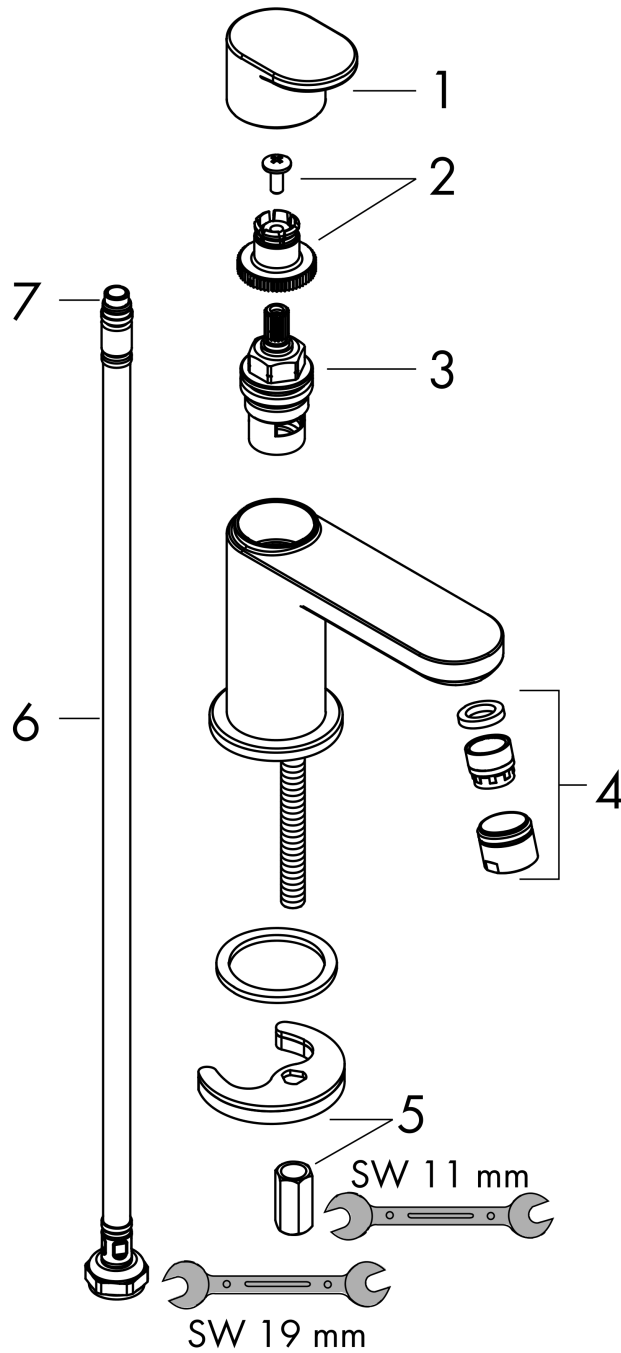

Vernis Blend

Pillar tap 70 with lever handle for cold water or pre-adjusted water without waste set

Finish: **Chrome** Article Number: **71583000**

Description

product features

- ComfortZone: 70
- projection: 93 mm
- spout height: 59 mm
- handle variant: lever handle
- spray type: normal spray
- maximum flow rate at 3 bar: 5 l/min
- ceramic valves 90°
- for cold water connection
- connection type: G 3/8 connections
- connection dimension: DN15
- EU taxonomy: max. 6 l/min - Substantial Contribution (SC) possible

Technology

Certificates / Sustainability

Product image

Scale drawing

Flowchart

Vernis Blend

Pillar tap 70 with lever handle for cold water or pre-adjusted water without waste set

Finish: **Chrome** Article Number: **71583000**

Exploded Drawing

Year of production: >04/21

Vernis Blend

Pillar tap 70 with lever handle for cold water or pre-adjusted water without waste set

Finish: **Chrome** Article Number: **71583000**

Spare part list

Year of production: >04/21

Pos.	Description	Article Number	PC	PU
1	handle	93899000	7	1
2	handle fixing set	94184000	2	1
3	shut off unit right closing	93839000	10	1
4	aerator cpl.	93900000	4	1
5	fixing set	96016000	8	1
6	connection hose 450 mm M8x0,75 G3/8	97206000	8	1
7	O-ring 7x1,5	98422000	1	1