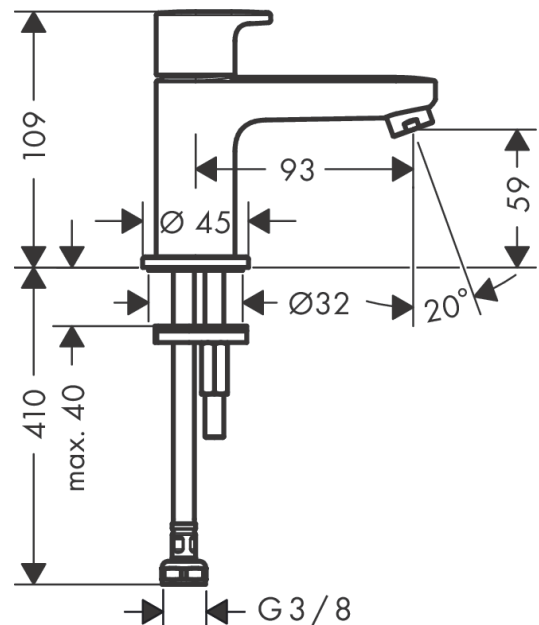

Vernis Blend

Pillar tap 70 with lever handle for cold water or pre-adjusted water without waste set

Finish: **Chrome** Article Number: **71583000**

Description

product features

- ComfortZone: 70
- projection: 93 mm
- spout height: 59 mm
- handle variant: lever handle
- spray type: normal spray
- maximum flow rate at 3 bar: 5 l/min
- ceramic valves 90°
- for cold water connection
- connection type: G 3/8 connections
- connection dimension: DN15
- EU taxonomy: max. 6 l/min - Substantial Contribution (SC) possible

Technology

Certificates / Sustainability

Product image

Scale drawing

Flowchart

Vernis Blend

Pillar tap 70 with lever handle for cold water or pre-adjusted water without waste set

Finish: **Chrome** Article Number: **71583000**

Exploded Drawing

Year of production: >04/21

Vernis Blend

Pillar tap 70 with lever handle for cold water or pre-adjusted water without waste set

Finish: **Chrome** Article Number: **71583000**

Spare part list

Year of production: >04/21

Pos.	Description	Article Number	PC	PU
1	handle	93899000	7	1
2	handle fixing set	94184000	2	1
3	shut off unit right closing	93839000	10	1
4	aerator cpl.	93900000	4	1
5	fixing set	96016000	8	1
6	connection hose 450 mm M8x0,75 G3/8	97206000	8	1
7	O-ring 7x1,5	98422000	1	1