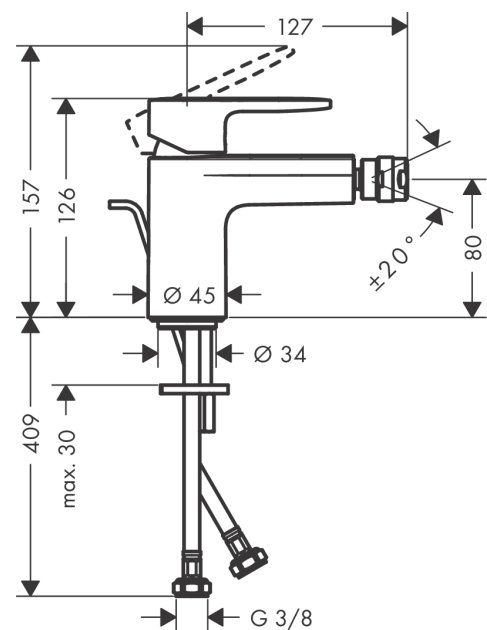

### Description

**product features**

- consists of: single lever bidet mixer, waste set
- projection: 127 mm
- spout height: 80 mm
- aerator with ball pivot
- spray type: normal spray
- maximum flow rate at 3 bar: 5 l/min
- ceramic cartridge
- suitable for continuous flow water heaters
- pop-up waste set G 1¼
- material waste set: synthetic
- connection type: G ¾ connections
- connection dimension: DN15
- EU taxonomy: max. 6 l/min - Substantial Contribution (SC) possible

### Scale drawing

**Vernis Blend**  
**Single lever bidet mixer with pop-up waste set**  
 Finish: **Matt Black** Article Number: **71210670**

**Flowchart**

**Vernis Blend**  
**Single lever bidet mixer with pop-up waste set**  
 Finish: **Matt Black** Article Number: **71210670**

### Single lever bidet mixer with pop-up waste set

Finish: **Matt Black** Article Number: **71210670**

#### Spare part list

Year of production: >04/21

Pos.	Description	Article Number	PC	PU
1	handle	93678670	58	1
2	screw cover	96338000	1	1
3	flange	93680670	53	1
4	nut	93681000	6	1
5	O-ring 24x1,5	98434000	1	1
6	cartridge, assy	97685000	11	1
7	locking screw for handle	95140000	2	1
8	seal	98865000	8	1
9	adapter for cartridge	98866000	8	1
10	O-ring 23x2	98398000	1	1
11	ball joint	96050670	59	1
12	aerator M24x1 (5 l/min)	13185670	56	1
13	seal Ø 42	98722000	2	1
14	fixing set	96016000	8	1
15	pull rod	93683670	54	1
a	pop up waste	94139670	64	1
b	lever arm 340mm (ball-Ø12mm)	96324000	7	1