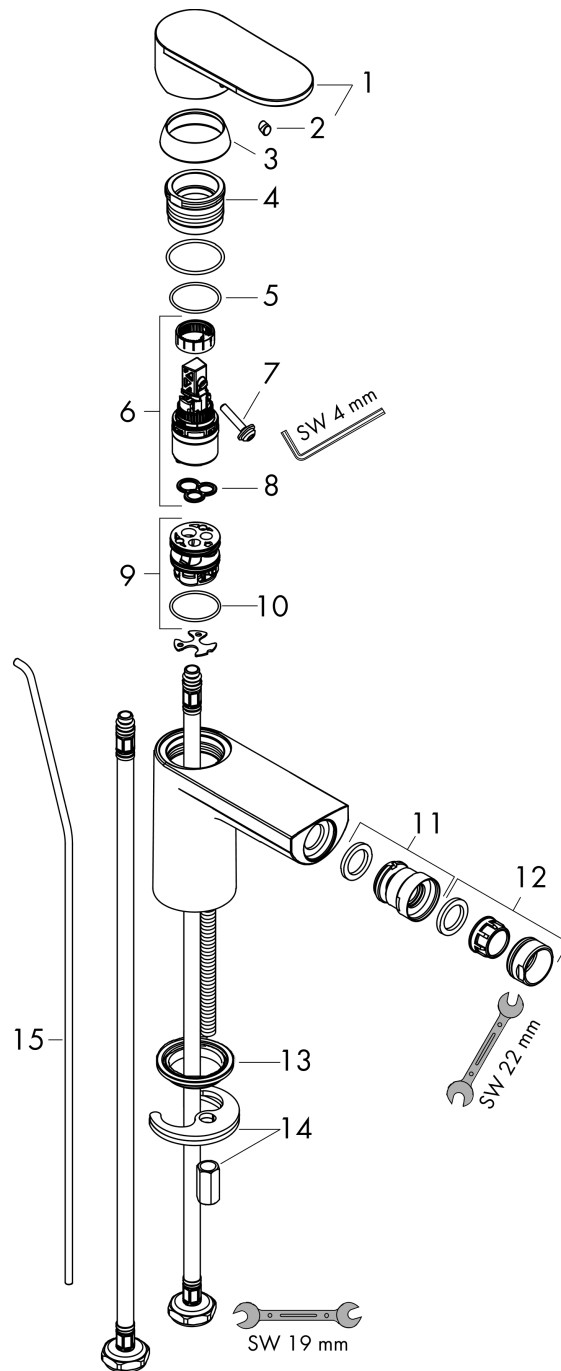

### Description

**product features**

- consists of: single lever bidet mixer, waste set
- projection: 127 mm
- spout height: 80 mm
- aerator with ball pivot
- spray type: normal spray
- maximum flow rate at 3 bar: 5 l/min
- ceramic cartridge
- suitable for continuous flow water heaters
- pop-up waste set G 1¼
- material waste set: synthetic
- connection type: G ¾ connections
- connection dimension: DN15
- EU taxonomy: max. 6 l/min - Substantial Contribution (SC) possible

### Scale drawing

**Vernis Blend**  
**Single lever bidet mixer with pop-up waste set**  
 Finish: **Matt Black** Article Number: **71210670**

**Flowchart**

**Vernis Blend**  
**Single lever bidet mixer with pop-up waste set**  
 Finish: **Matt Black** Article Number: **71210670**

**Exploded Drawing**

Year of production: >04/21

#### Spare part list

Year of production: >04/21

Pos.	Description	Article Number	PC	PU
1	handle	93678670	58	1
2	screw cover	96338000	1	1
3	flange	93680670	53	1
4	nut	93681000	6	1
5	O-ring 24x1,5	98434000	1	1
6	cartridge, assy	97685000	11	1
7	locking screw for handle	95140000	2	1
8	seal	98865000	8	1
9	adapter for cartridge	98866000	8	1
10	O-ring 23x2	98398000	1	1
11	ball joint	96050670	59	1
12	aerator M24x1 (5 l/min)	13185670	56	1
13	seal Ø 42	98722000	2	1
14	fixing set	96016000	8	1
15	pull rod	93683670	54	1
a	pop up waste	94139670	64	1
b	lever arm 340mm (ball-Ø12mm)	96324000	7	1