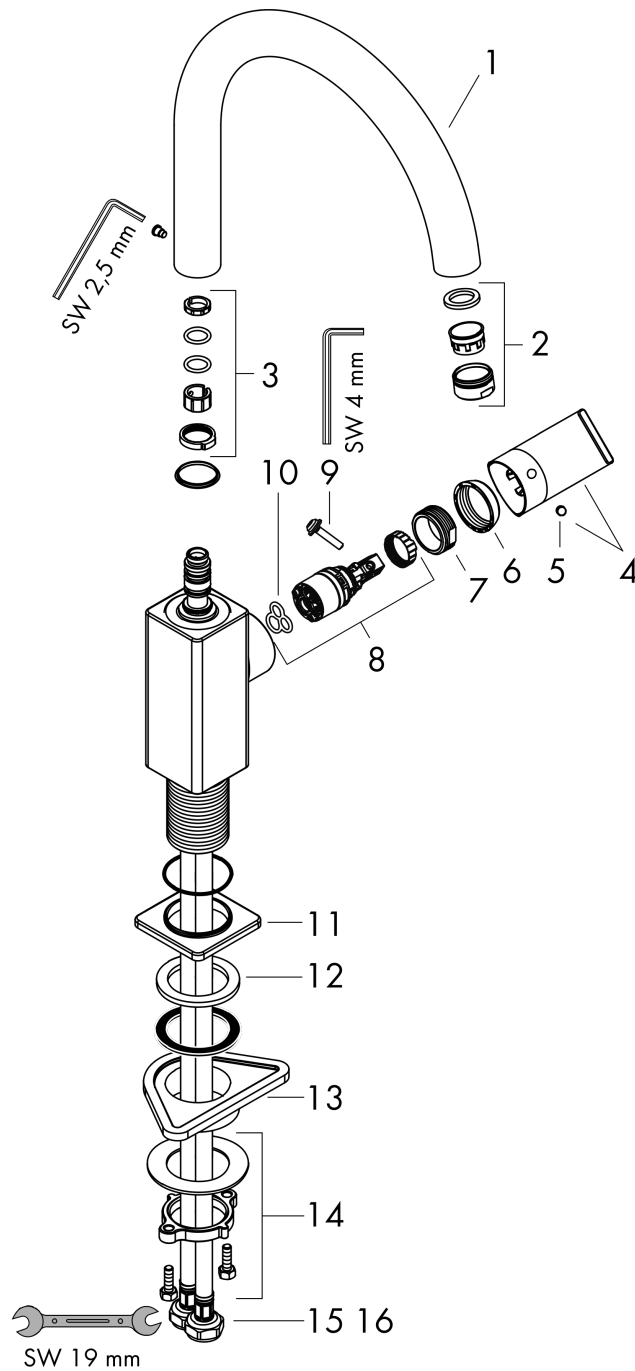

### Description

**product features**

- handle can be positioned on the right or left
- ComfortZone 210
- swivel range adjustable in 2 steps 120° or 360°
- normal spray
- connection dimension: DN15
- maximum flow rate at 3 bar: 11,1 l/min
- ceramic cartridge
- connection type: G 3/8 connections
- suitable for continuous flow water heaters

### Scale drawing

### Flowchart

**Vernis Shape M35**  
**Single lever kitchen mixer 210 with swivel spout**  
 Finish: **Matt Black** Article Number: **71871670**

**Exploded Drawing**

Year of production: >04/21

**Vernis Shape M35**  
**Single lever kitchen mixer 210 with swivel spout**  
 Finish: **Matt Black** Article Number: **71871670**

**Spare part list**

Year of production: >04/21

Pos.	Description	Article Number	PC	PU
1	spout cpl.	93880670	63	1
2	aerator M24x1	93881670	53	1
3	sealing set	93689000	1	1
4	handle	93695670	58	1
5	screw cover	96338000	1	1
6	flange	93692000	2	1
7	nut	93693000	3	1
8	cartridge, assy	97685000	11	1
9	locking screw for handle	95140000	2	1
10	seal	98865000	8	1
11	escutcheon	93954670	56	1
12	seal	93687000	1	1
13	support	97523000	2	1
14	fixing set (Ø 32)	13961000	7	1
15	connection hose 600 mm M8x0,75 G3/8	96510000	7	1
16	O-ring 6,6x1,6	93019000	1	1