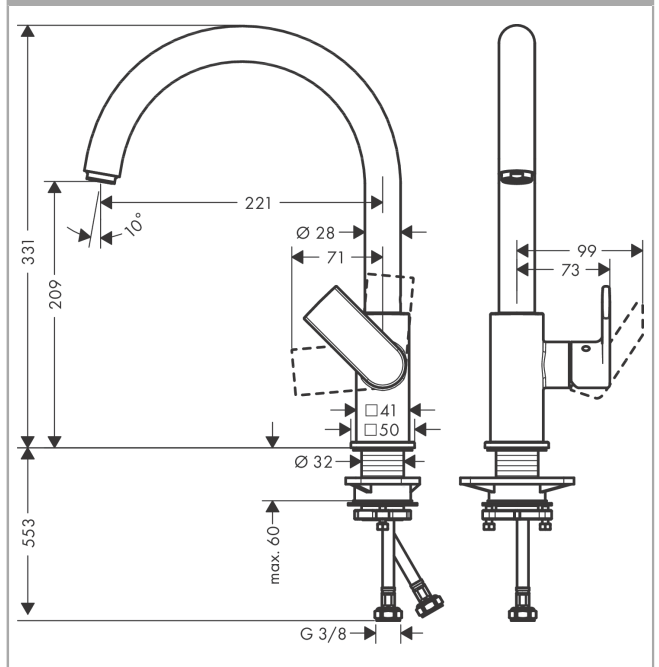

**Vernis Shape M35**  
**Single lever kitchen mixer 210 with swivel spout**  
 Finish: **Matt Black** Article Number: **71871670**

### Description

**product features**

- handle can be positioned on the right or left
- ComfortZone 210
- swivel range adjustable in 2 steps 120° or 360°
- normal spray
- connection dimension: DN15
- maximum flow rate at 3 bar: 11,1 l/min
- ceramic cartridge
- connection type: G 3/8 connections
- suitable for continuous flow water heaters

### Flowchart

**Vernis Shape M35**  
**Single lever kitchen mixer 210 with swivel spout**  
 Finish: **Matt Black** Article Number: **71871670**

**Exploded Drawing**

Year of production: >04/21

**Vernis Shape M35**  
**Single lever kitchen mixer 210 with swivel spout**  
 Finish: **Matt Black** Article Number: **71871670**

**Spare part list**

Year of production: >04/21

Pos.	Description	Article Number	PC	PU
1	spout cpl.	93880670	63	1
2	aerator M24x1	93881670	53	1
3	sealing set	93689000	1	1
4	handle	93695670	58	1
5	screw cover	96338000	1	1
6	flange	93692000	2	1
7	nut	93693000	3	1
8	cartridge, assy	97685000	11	1
9	locking screw for handle	95140000	2	1
10	seal	98865000	8	1
11	escutcheon	93954670	56	1
12	seal	93687000	1	1
13	support	97523000	2	1
14	fixing set (Ø 32)	13961000	7	1
15	connection hose 600 mm M8x0,75 G3/8	96510000	7	1
16	O-ring 6,6x1,6	93019000	1	1