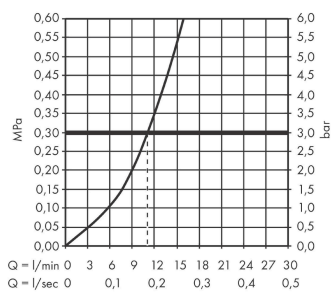

Vernis Shape M35
Single lever kitchen mixer 210 with swivel spout
Finish: **Matt Black** Article Number: **71871670**

Description

product features

- handle can be positioned on the right or left
- ComfortZone 210
- swivel range adjustable in 2 steps 120° or 360°
- normal spray
- connection dimension: DN15
- maximum flow rate at 3 bar: 11,1 l/min
- ceramic cartridge
- connection type: G 3/8 connections
- suitable for continuous flow water heaters

Technology

Product image

Scale drawing

Flowchart