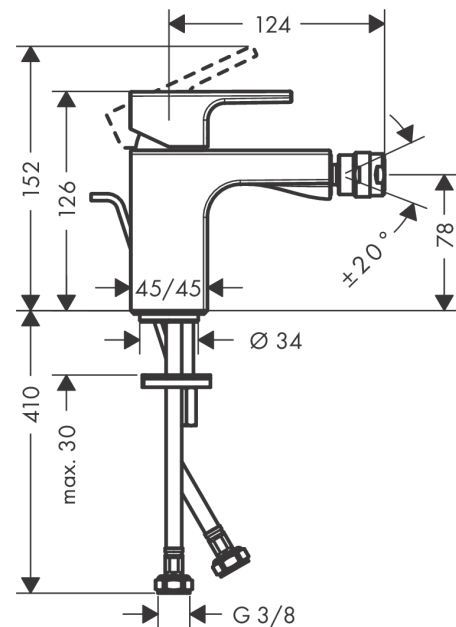

### Description

**product features**

- consists of: single lever bidet mixer, waste set
- projection: 124 mm
- spout height: 78 mm
- aerator with ball pivot
- spray type: normal spray
- maximum flow rate at 3 bar: 4,8 l/min
- ceramic cartridge
- suitable for continuous flow water heaters
- pop-up waste set G 1¼
- material waste set: synthetic
- connection type: G ¾ connections
- connection dimension: DN15
- EU taxonomy: max. 6 l/min - Substantial Contribution (SC) possible

### Scale drawing

**Vernis Shape**  
**Single lever bidet mixer with pop-up waste set**  
 Finish: **Chrome** Article Number: **71211000**

**Flowchart**

**Vernis Shape**  
**Single lever bidet mixer with pop-up waste set**  
 Finish: **Chrome** Article Number: **71211000**

**Exploded Drawing**

Year of production: >04/21

**Vernis Shape**  
**Single lever bidet mixer with pop-up waste set**  
 Finish: **Chrome** Article Number: **71211000**

## Spare part list

Year of production: >04/21

Pos.	Description	Article Number	PC	PU
1	handle	93684000	8	1
2	screw cover	96338000	1	1
3	flange	93680000	3	1
4	nut	93681000	6	1
5	cartridge, assy	97685000	11	1
6	locking screw for handle	95140000	2	1
7	seal	98865000	8	1
8	ball joint	96050000	9	1
9	aerator M24x1 (5 l/min)	13185000	99	1
10	seal Ø 42	98722000	2	1
11	fixing set	96016000	8	1
12	pull rod	93683000	4	1
a	pop up waste	92168000	9	1