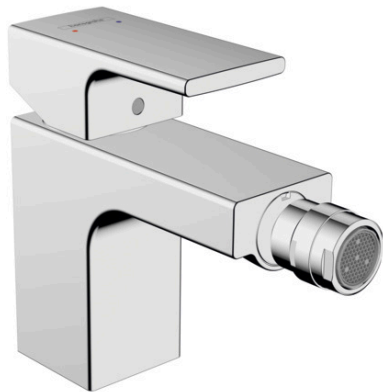

**Vernis Shape**  
**Single lever bidet mixer with pop-up waste set**  
 Finish: **Chrome** Article Number: **71211000**

### Description

**product features**

- consists of: single lever bidet mixer, waste set
- projection: 124 mm
- spout height: 78 mm
- aerator with ball pivot
- spray type: normal spray
- maximum flow rate at 3 bar: 4,8 l/min
- ceramic cartridge
- suitable for continuous flow water heaters
- pop-up waste set G 1¼
- material waste set: synthetic
- connection type: G ¾ connections
- connection dimension: DN15
- EU taxonomy: max. 6 l/min - Substantial Contribution (SC) possible

### Scale drawing

**Vernis Shape**  
**Single lever bidet mixer with pop-up waste set**  
 Finish: **Chrome** Article Number: **71211000**

**Flowchart**

**Vernis Shape**  
**Single lever bidet mixer with pop-up waste set**  
 Finish: **Chrome** Article Number: **71211000**

**Exploded Drawing**

Year of production: >04/21

**Vernis Shape**  
**Single lever bidet mixer with pop-up waste set**  
 Finish: **Chrome** Article Number: **71211000**