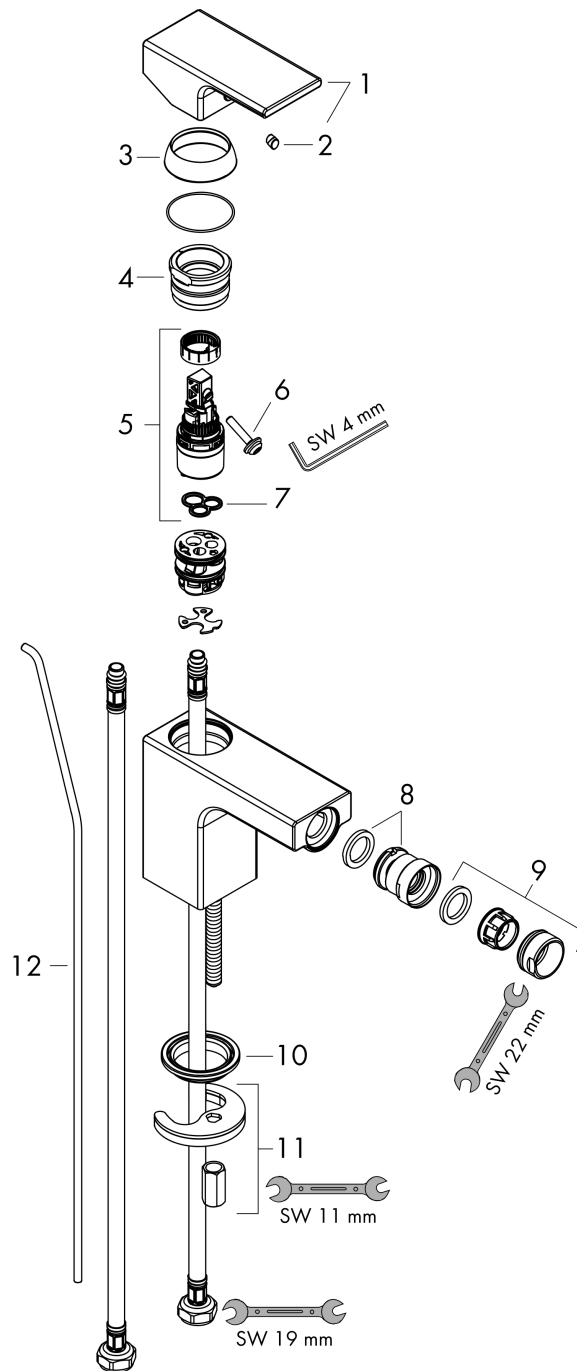

### Description

**product features**

- consists of: single lever bidet mixer, waste set
- projection: 124 mm
- spout height: 78 mm
- aerator with ball pivot
- spray type: normal spray
- maximum flow rate at 3 bar: 4,8 l/min
- ceramic cartridge
- suitable for continuous flow water heaters
- pop-up waste set G 1¼
- material waste set: synthetic
- connection type: G ¾ connections
- connection dimension: DN15
- EU taxonomy: max. 6 l/min - Substantial Contribution (SC) possible

### Scale drawing

**Vernis Shape**  
**Single lever bidet mixer with pop-up waste set**  
 Finish: **Chrome** Article Number: **71211000**

**Flowchart**

**Vernis Shape**  
**Single lever bidet mixer with pop-up waste set**  
 Finish: **Chrome** Article Number: **71211000**

**Exploded Drawing**

Year of production: >04/21

**Vernis Shape**  
**Single lever bidet mixer with pop-up waste set**  
 Finish: **Chrome** Article Number: **71211000**

## Spare part list

Year of production: >04/21

Pos.	Description	Article Number	PC	PU
1	handle	93684000	8	1
2	screw cover	96338000	1	1
3	flange	93680000	3	1
4	nut	93681000	6	1
5	cartridge, assy	97685000	11	1
6	locking screw for handle	95140000	2	1
7	seal	98865000	8	1
8	ball joint	96050000	9	1
9	aerator M24x1 (5 l/min)	13185000	99	1
10	seal Ø 42	98722000	2	1
11	fixing set	96016000	8	1
12	pull rod	93683000	4	1
a	pop up waste	92168000	9	1