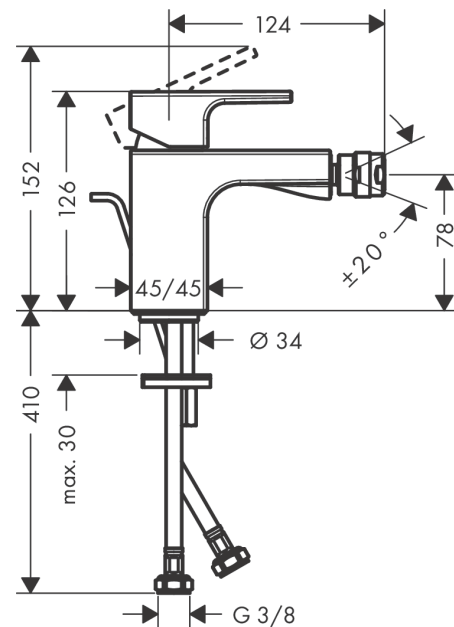

### Description

**product features**

- consists of: single lever bidet mixer, waste set
- projection: 124 mm
- spout height: 78 mm
- aerator with ball pivot
- spray type: normal spray
- maximum flow rate at 3 bar: 4,8 l/min
- ceramic cartridge
- suitable for continuous flow water heaters
- pop-up waste set G 1¼
- material waste set: synthetic
- connection type: G ¾ connections
- connection dimension: DN15
- EU taxonomy: max. 6 l/min - Substantial Contribution (SC) possible

### Scale drawing

**Vernis Shape**  
**Single lever bidet mixer with pop-up waste set**  
 Finish: **Matt Black** Article Number: **71211670**

**Flowchart**

**Vernis Shape**  
**Single lever bidet mixer with pop-up waste set**  
 Finish: **Matt Black** Article Number: **71211670**

**Exploded Drawing**

Year of production: >04/21

**Vernis Shape**  
**Single lever bidet mixer with pop-up waste set**  
 Finish: **Matt Black** Article Number: **71211670**

## Spare part list

Year of production: >04/21

Pos.	Description	Article Number	PC	PU
1	handle	93684670	58	1
2	screw cover	96338000	1	1
3	flange	93680670	53	1
4	nut	93681000	6	1
5	cartridge, assy	97685000	11	1
6	locking screw for handle	95140000	2	1
7	seal	98865000	8	1
8	ball joint	96050670	59	1
9	aerator M24x1 (5 l/min)	13185670	56	1
10	seal Ø 42	98722000	2	1
11	fixing set	96016000	8	1
12	pull rod	93683670	54	1
a	pop up waste	94139670	64	1