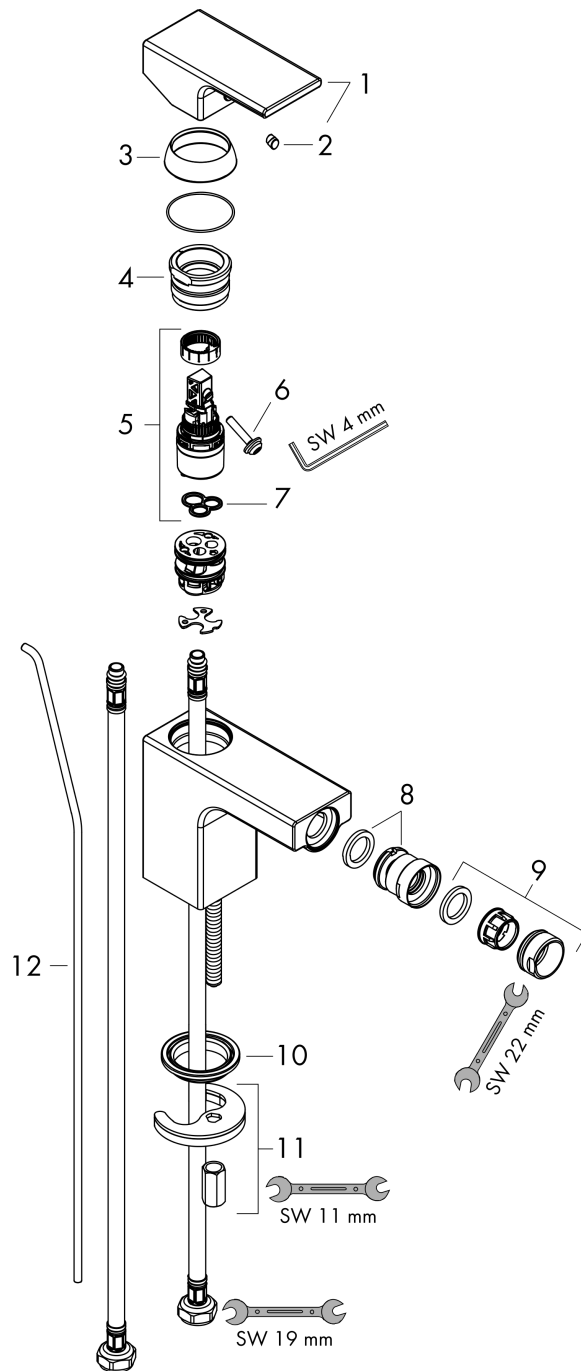

### Description

**product features**

- consists of: single lever bidet mixer, waste set
- projection: 124 mm
- spout height: 78 mm
- aerator with ball pivot
- spray type: normal spray
- maximum flow rate at 3 bar: 4,8 l/min
- ceramic cartridge
- suitable for continuous flow water heaters
- pop-up waste set G 1¼
- material waste set: synthetic
- connection type: G ¾ connections
- connection dimension: DN15
- EU taxonomy: max. 6 l/min - Substantial Contribution (SC) possible

### Scale drawing

**Vernis Shape**  
**Single lever bidet mixer with pop-up waste set**  
 Finish: **Matt Black** Article Number: **71211670**

**Flowchart**

**Vernis Shape**  
**Single lever bidet mixer with pop-up waste set**  
 Finish: **Matt Black** Article Number: **71211670**

**Exploded Drawing**

Year of production: >04/21

**Vernis Shape**  
**Single lever bidet mixer with pop-up waste set**  
 Finish: **Matt Black** Article Number: **71211670**

## Spare part list

Year of production: >04/21

Pos.	Description	Article Number	PC	PU
1	handle	93684670	58	1
2	screw cover	96338000	1	1
3	flange	93680670	53	1
4	nut	93681000	6	1
5	cartridge, assy	97685000	11	1
6	locking screw for handle	95140000	2	1
7	seal	98865000	8	1
8	ball joint	96050670	59	1
9	aerator M24x1 (5 l/min)	13185670	56	1
10	seal Ø 42	98722000	2	1
11	fixing set	96016000	8	1
12	pull rod	93683670	54	1
a	pop up waste	94139670	64	1