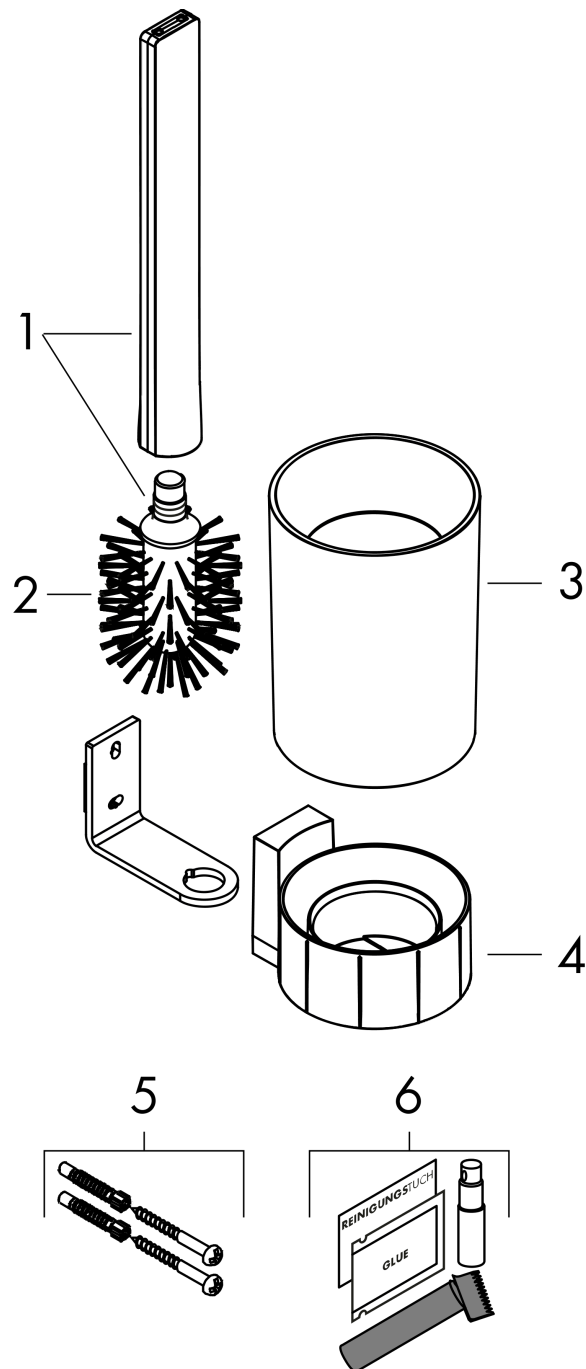

**WallStoris
Toilet brush holder**

Finish: **Matt Black** Article Number: **27927670**

Description

product features

- wall-mounted
- material: plastic dyed through
- material recess: matt plastic
- with removable insert
- concealed fastening
- removable container and easy to clean
- including toilet brush
- brush head black
- application - glue or drill
- including gluing set
- ergonomic handle

Technology

Design awards

reddot winner 2021

Product image

Scale drawing

WallStoris
 Toilet brush holder
 Finish: **Matt Black**

Article Number: **27927670**

Exploded Drawing

Year of production: >10/21

WallStoris

Toilet brush holder

Finish: **Matt Black** Article Number: **27927670**

Spare part list

Year of production: >10/21

Pos.	Description	Article Number	PC	PU
1	stick with brush	94796670	10	1
2	WC-brush black Ø 66 mm	40068000	7	1
3	plastic bottle	94797670	8	1
4	support cpl.	94798670	12	1
5	mounting set	96179000	4	1
6	mounting kit	94450000	1	1