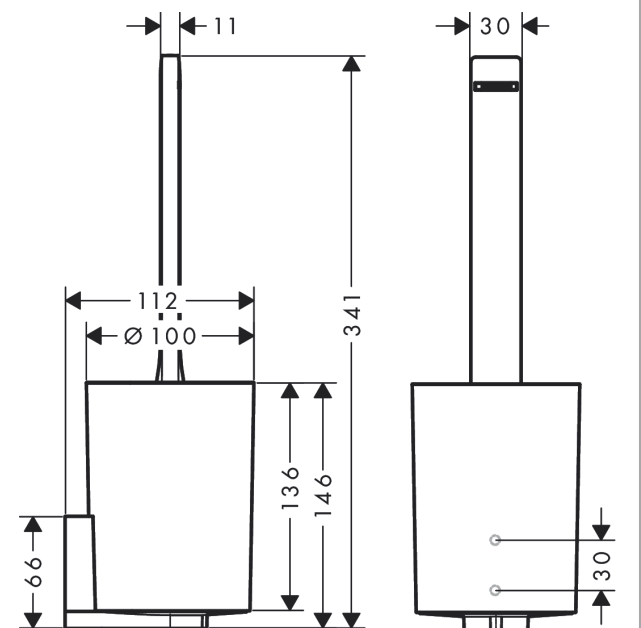

**WallStoris
Toilet brush holder**

Finish: **Matt Black** Article Number: **27927670**

Description

product features

- wall-mounted
- material: plastic dyed through
- material recess: matt plastic
- with removable insert
- concealed fastening
- removable container and easy to clean
- including toilet brush
- brush head black
- application - glue or drill
- including gluing set
- ergonomic handle

Technology

Design awards

reddot winner 2021

Product image

Scale drawing

WallStoris
 Toilet brush holder
 Finish: **Matt Black**

Article Number: **27927670**

Exploded Drawing

Year of production: >10/21

WallStoris

Toilet brush holder

Finish: **Matt Black** Article Number: **27927670**

Spare part list

Year of production: >10/21

Pos.	Description	Article Number	PC	PU
1	stick with brush	94796670	10	1
2	WC-brush black Ø 66 mm	40068000	7	1
3	plastic bottle	94797670	8	1
4	support cpl.	94798670	12	1
5	mounting set	96179000	4	1
6	mounting kit	94450000	1	1