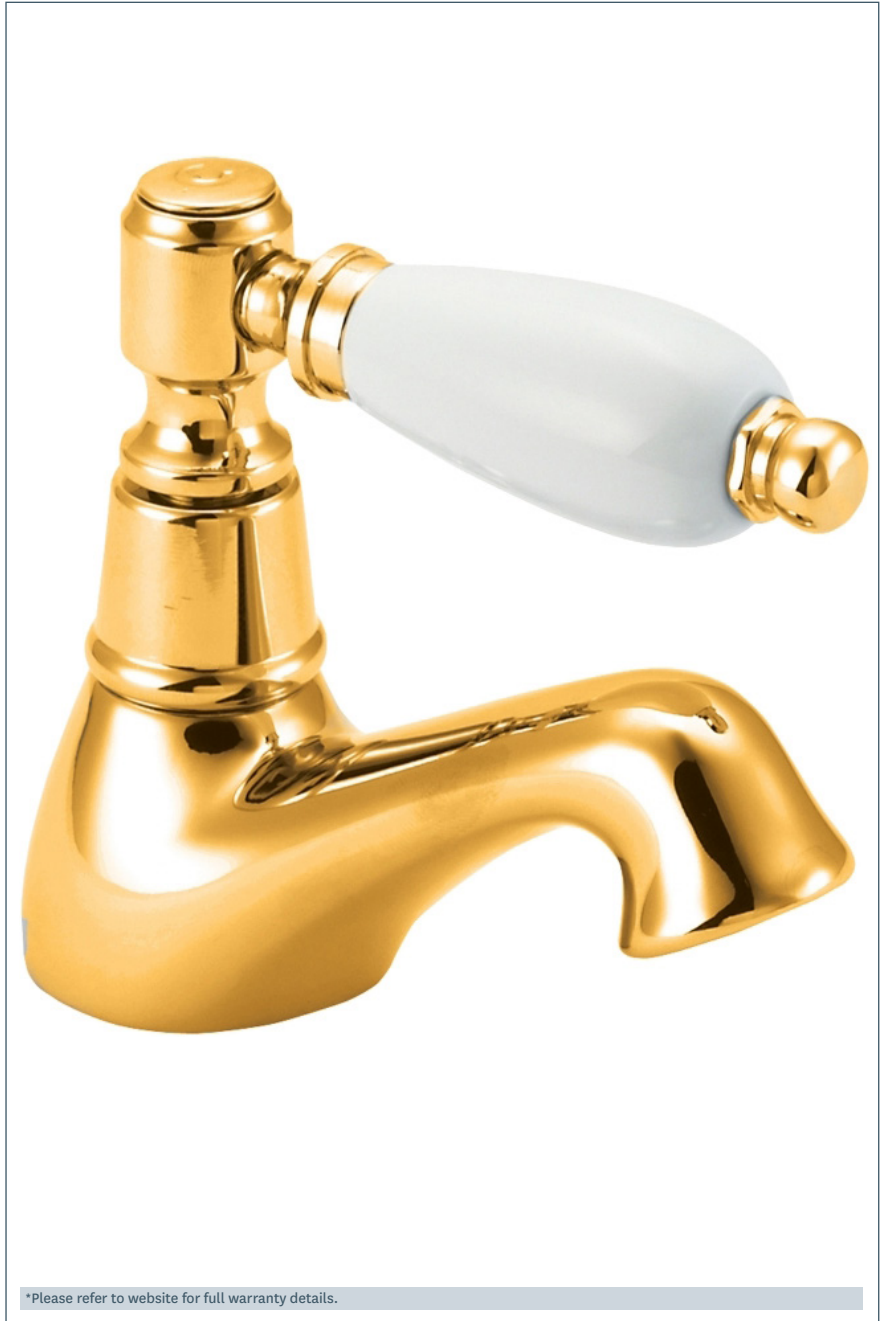

Georgian

Georgian gold basin taps

Product Code: GE01/501

Finish: Gold

Features

Construction:	Brass & Resin
Valve/Cartridge type:	Ceramic Disc
Supply:	Suitable for all plumbing systems
Working Pressures:	0.1 - 5.0 bar
Inlet connections:	1/2" BSP
Flexi or Copper:	Plastic Backnuts

- 1/4 turn ceramic handles ensure a smooth operation
- Products which are easy to use by all the family

*Please refer to website for full warranty details.

Flow (Bar - l/min, open outlet)

Spout

Flow 0.1	Flow 0.3	Flow 0.5	Flow 1.0	Flow 2.0	Flow 3.0	Flow 4.0	Flow 5.0
6	9.3	13	16	20	25	30	34