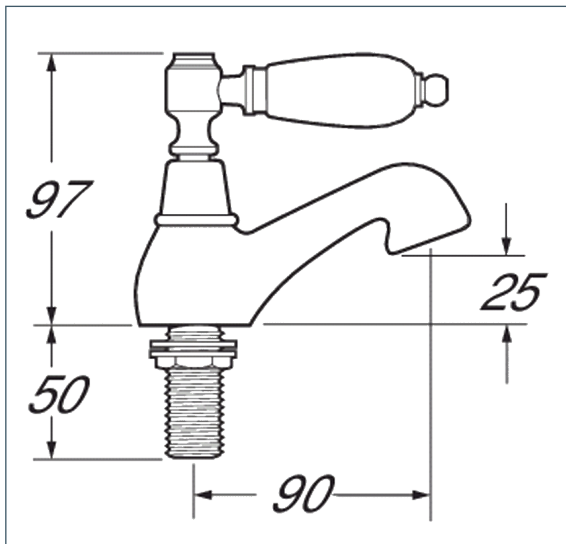

Georgian

Georgian gold basin taps

Product Code: GE01/501

Finish: Gold

Features

Construction:	Brass & Resin
Valve/Cartridge type:	Ceramic Disc
Supply:	Suitable for all plumbing systems
Working Pressures:	0.1 - 5.0 bar
Inlet connections:	1/2" BSP
Flexi or Copper:	Plastic Backnuts

- 1/4 turn ceramic handles ensure a smooth operation
- Products which are easy to use by all the family

*Please refer to website for full warranty details.

Flow (Bar - l/min, open outlet)

Spout

Flow 0.1	Flow 0.3	Flow 0.5	Flow 1.0	Flow 2.0	Flow 3.0	Flow 4.0	Flow 5.0
6	9.3	13	16	20	25	30	34