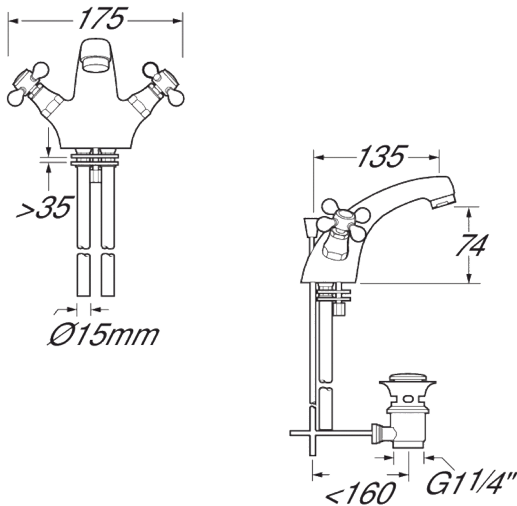

Tudor Range

Tudor gold mono basin mixer with pop up waste

Product Code: TUD113/501

Finish: Gold

Features

- Construction: Brass & Resin
- Valve/Cartridge type: Ceramic Disc
- Supply: Suitable for all plumbing systems
- Working Pressures: 0.1 - 5.0 bar
- Inlet connections: 15mm Copper
- Flexi or Copper: Copper Tails

· Comes complete with a lever operated pop up waste

*Please refer to website for full warranty details.

Flow (Bar - l/min, open outlet)

Spout

Flow 0.1	Flow 0.3	Flow 0.5	Flow 1.0	Flow 2.0	Flow 3.0	Flow 4.0	Flow 5.0
4.3	7.8	9.6	13	18	24	28	32