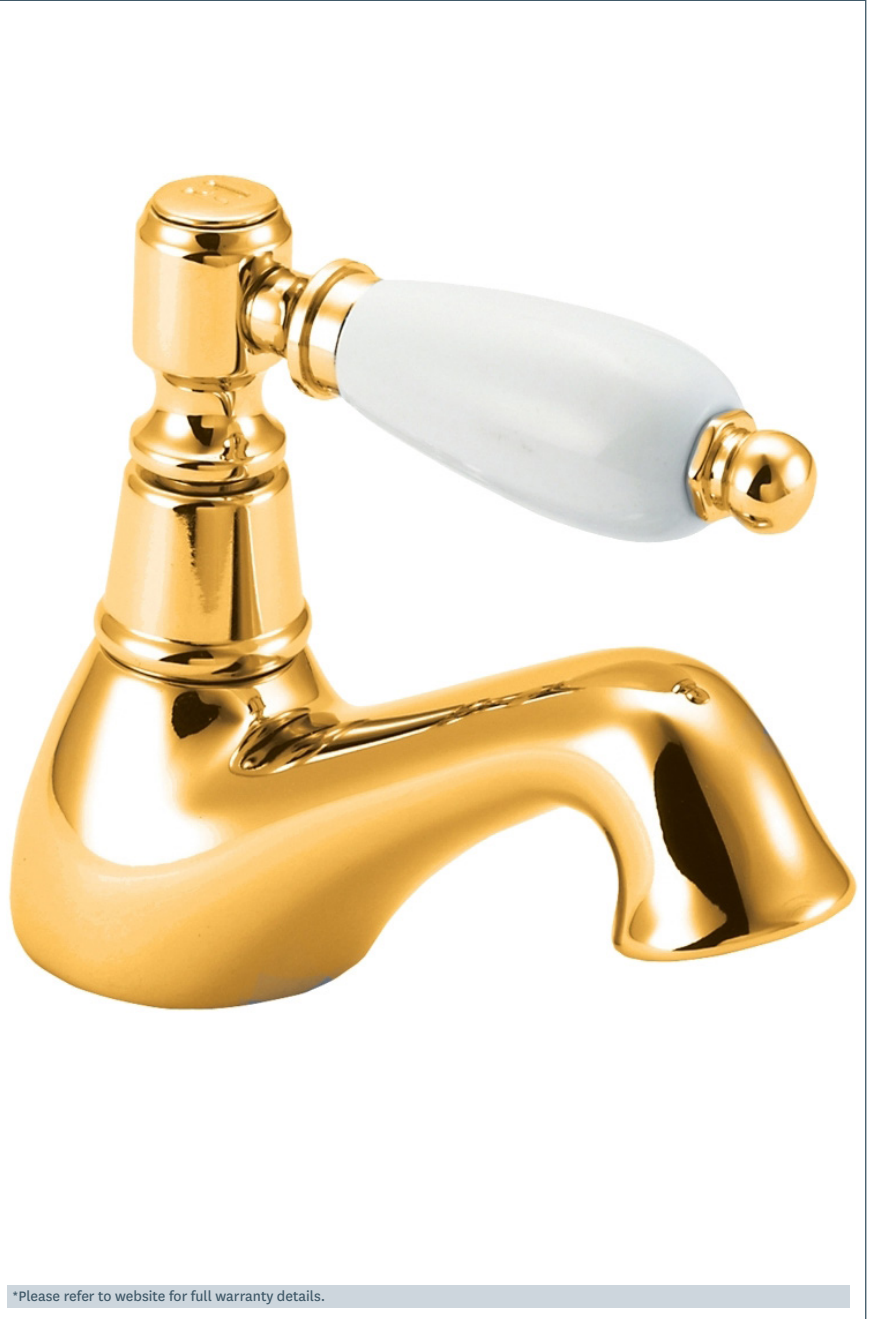

Georgian

Georgian bath taps

Product Code: GE02/501

Finish: Gold

Features

Construction:	Brass & Resin
Valve/Cartridge type:	Ceramic Disc
Supply:	Suitable for all plumbing systems
Working Pressures:	0.3 - 5.0 bar
Inlet connections:	3/4" BSP
Flexi or Copper:	Plastic Backnuts

- 1/4 turn ceramic handles ensure a smooth operation
- Optimised for bath filler
- Products which are easy to use by all the family

*Please refer to website for full warranty details.

Flow (Bar - l/min, open outlet)