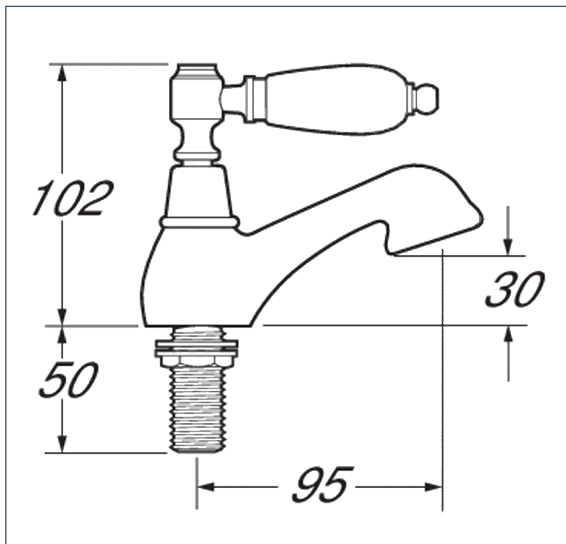

Georgian

Georgian bath taps

Product Code: GE02/501

Finish: Gold

Features

Construction:	Brass & Resin
Valve/Cartridge type:	Ceramic Disc
Supply:	Suitable for all plumbing systems
Working Pressures:	0.3 - 5.0 bar
Inlet connections:	3/4" BSP
Flexi or Copper:	Plastic Backnuts

- 1/4 turn ceramic handles ensure a smooth operation
- Optimised for bath filler
- Products which are easy to use by all the family

*Please refer to website for full warranty details.

Flow (Bar - l/min, open outlet)

Spout

Flow 0.1	Flow 0.3	Flow 0.5	Flow 1.0	Flow 2.0	Flow 3.0	Flow 4.0	Flow 5.0
7.5	13	15.5	16.5	19	24	28	32

2006761