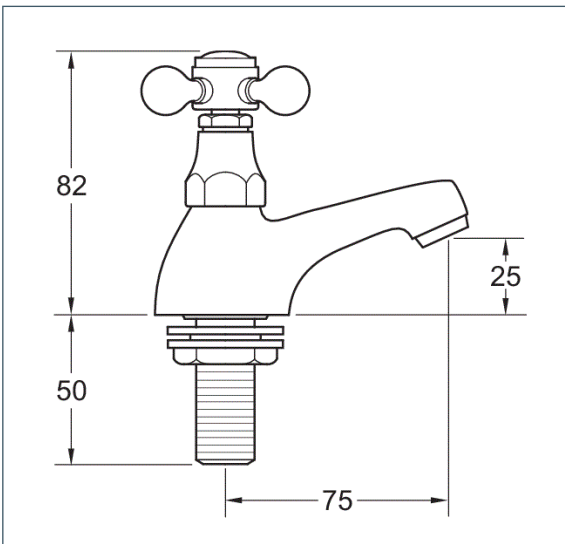

Tudor Range

Tudor gold basin taps

Product Code: TUD01/501

Finish: Gold

Features

- Construction: Brass & Resin
- Valve/Cartridge type: Ceramic Disc
- Supply: Suitable for all plumbing systems
- Working Pressures: 0.1 - 5.0 bar
- Inlet connections: 1/2" BSP
- Flexi or Copper: Plastic Backnuts

*Please refer to website for full warranty details.

Flow (Bar - l/min, open outlet)

Spout

| Flow 0.1 | Flow 0.3 | Flow 0.5 | Flow 1.0 | Flow 2.0 | Flow 3.0 | Flow 4.0 | Flow 5.0 |
|----------|----------|----------|----------|----------|----------|----------|----------|
| 8 | 11.5 | 16 | 18 | 20 | 25 | 30 | 34 |