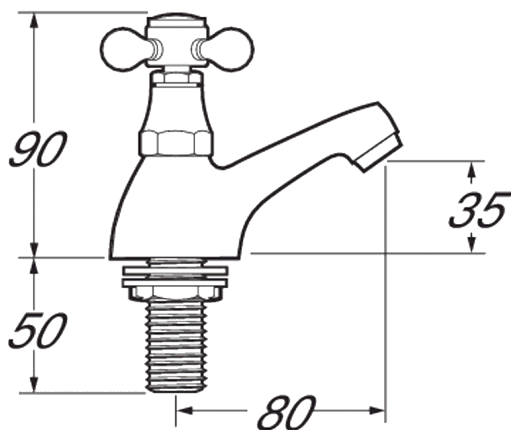

Tudor Range

Tudor gold bath taps

Product Code: TUD02/501

Finish: Gold

Features

Construction:	Brass & Resin
Valve/Cartridge type:	Ceramic Disc
Supply:	Suitable for all plumbing systems
Working Pressures:	0.1 - 5.0 bar
Inlet connections:	3/4" BSP
Flexi or Copper:	Plastic Backnuts

· Optimised for bath filling

*Please refer to website for full warranty details.

Flow (Bar - l/min, open outlet)

Spout

Flow 0.1	Flow 0.3	Flow 0.5	Flow 1.0	Flow 2.0	Flow 3.0	Flow 4.0	Flow 5.0
7.7	13.5	17	18	20	25	30	34