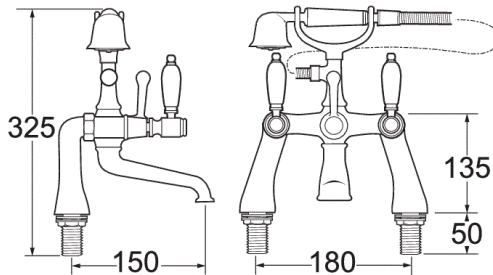

## Georgian gold pillar mounted bath shower mixer

Product Code: GE03/501

Finish: Gold

### Features

Construction:	Brass & Resin
Valve/Cartridge type:	Ceramic Disc
Supply:	Suitable for all plumbing systems
Working Pressures:	0.3 - 5.0 bar
Inlet connections:	3/4" BSP

- Comes complete with single mode shower kit and wall bracket
- Product can be wall or deck mounted
- 1/4 turn ceramic handles ensure a smooth operation
- Single mode handset
- Products which are easy to use by all the family

#### Handset

2.5	6	9	13	15	19	21	23
-----	---	---	----	----	----	----	----

1511012

**5 YEAR  
GUARANTEE**

\*TERMS APPLY