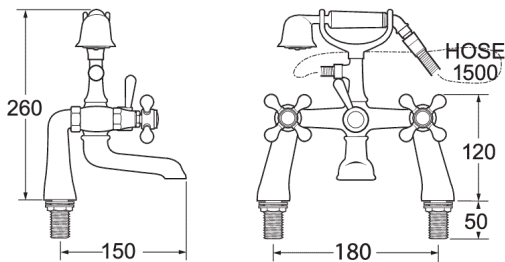

Tudor Range

Tudor gold pillar mounted bath shower mixer

Product Code: TUD03/501

Finish: Gold

Features

Construction:	Brass & Resin
Valve/Cartridge type:	Standard
Supply:	Suitable for all plumbing systems
Working Pressures:	0.3 - 5.0 bar
Inlet connections:	3/4" BSP

- Comes complete with single mode shower kit
- Products can be wall mounted or deck mounted
- Single mode handset

*Please refer to website for full warranty details.

Flow (Bar - l/min, open outlet)

Spout

Flow 0.1	Flow 0.3	Flow 0.5	Flow 1.0	Flow 2.0	Flow 3.0	Flow 4.0	Flow 5.0
8.6	15	19	22	26	36	39	43

Handset

2.5	5.3	9	12.5	14.5	18	21	23
-----	-----	---	------	------	----	----	----

1511013

**5 YEAR
GUARANTEE**