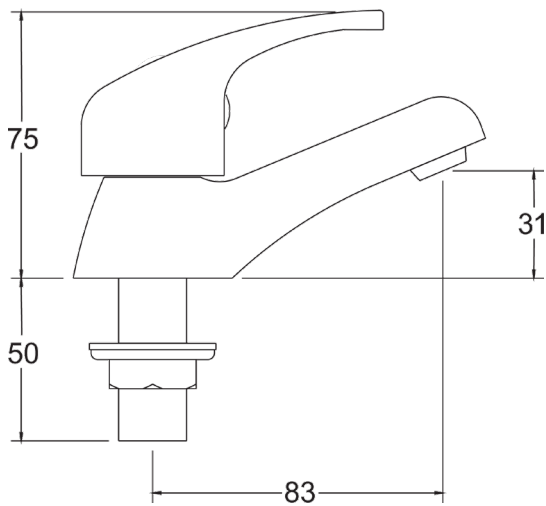

Adore Range

Adore Basin Taps Gold

Product Code: ADORE101/501

Finish: Gold

Features

Construction:	Brass
Valve/Cartridge type:	Ceramic Disc
Supply:	Suitable for all plumbing systems
Working Pressures:	0.2 - 5.0 bar
Inlet connections:	1/2" BSP
Flexi or Copper:	Plastic Backnuts

- 1/4 turn ceramic handles ensure a smooth operation
- Products which are easy to use by all the family

*Please refer to website for full warranty details.

Flow (Bar - l/min, open outlet)

Spout

Flow 0.1	Flow 0.3	Flow 0.5	Flow 1.0	Flow 2.0	Flow 3.0	Flow 4.0	Flow 5.0
7.2	13.6	17.2	24.2	34.6	43.4		