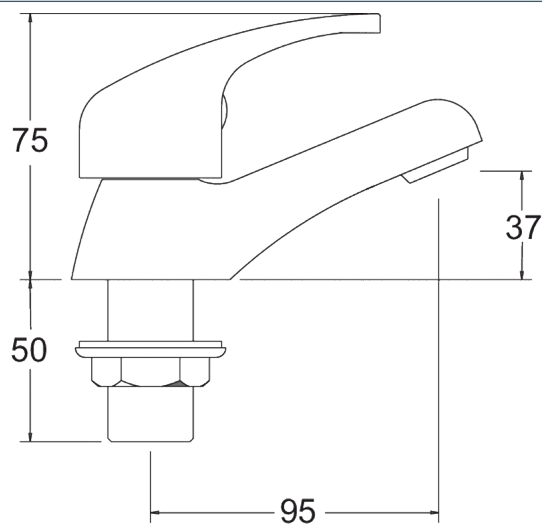

Adore Range

Adore Bath Taps Gold

Product Code: ADORE102/501

Finish: Gold

Features

Construction:	Brass
Valve/Cartridge type:	Ceramic Disc
Supply:	Suitable for all plumbing systems
Working Pressures:	0.2 - 5.0 bar
Inlet connections:	3/4" BSP
Flexi or Copper:	Plastic Backnuts

- 1/4 turn ceramic handles ensure a smooth operation
- Products which are easy to use by all the family

*Please refer to website for full warranty details.

Flow (Bar - l/min, open outlet)

Spout

Flow 0.1	Flow 0.3	Flow 0.5	Flow 1.0	Flow 2.0	Flow 3.0	Flow 4.0	Flow 5.0
3.7	6.7	8.7	12.1	17.8	24.3		