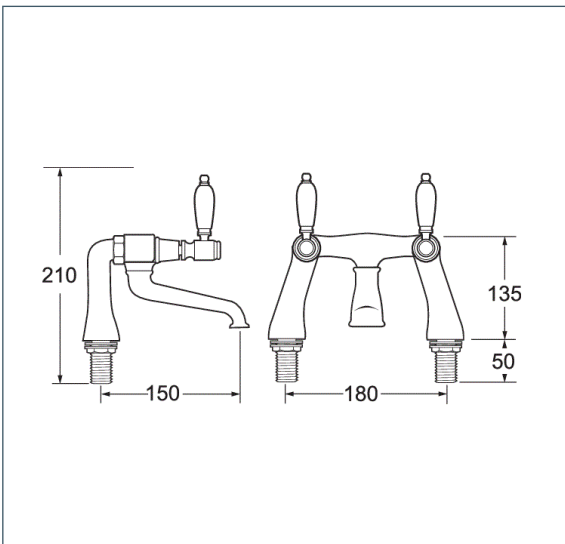

Georgian

Georgian gold pillar mounted bath filler

Product Code: GE08/501

Finish: Gold

Features

- Construction: Brass & Resin
- Valve/Cartridge type: Ceramic Disc
- Supply: Suitable for all plumbing systems
- Working Pressures: 0.3 - 5.0 bar
- Inlet connections: 3/4" BSP
- Flexi or Copper: Plastic Backnuts

- Product can be wall or deck mounted
- 1/4 turn ceramic handles ensure a smooth operation
- Products which are easy to use by all the family

*Please refer to website for full warranty details.

Flow (Bar - l/min, open outlet)

Spout

Flow 0.1	Flow 0.3	Flow 0.5	Flow 1.0	Flow 2.0	Flow 3.0	Flow 4.0	Flow 5.0
6	9.3	13	16	20	25	30	34

1512023

**5 YEAR
GUARANTEE**

*TERMS APPLY