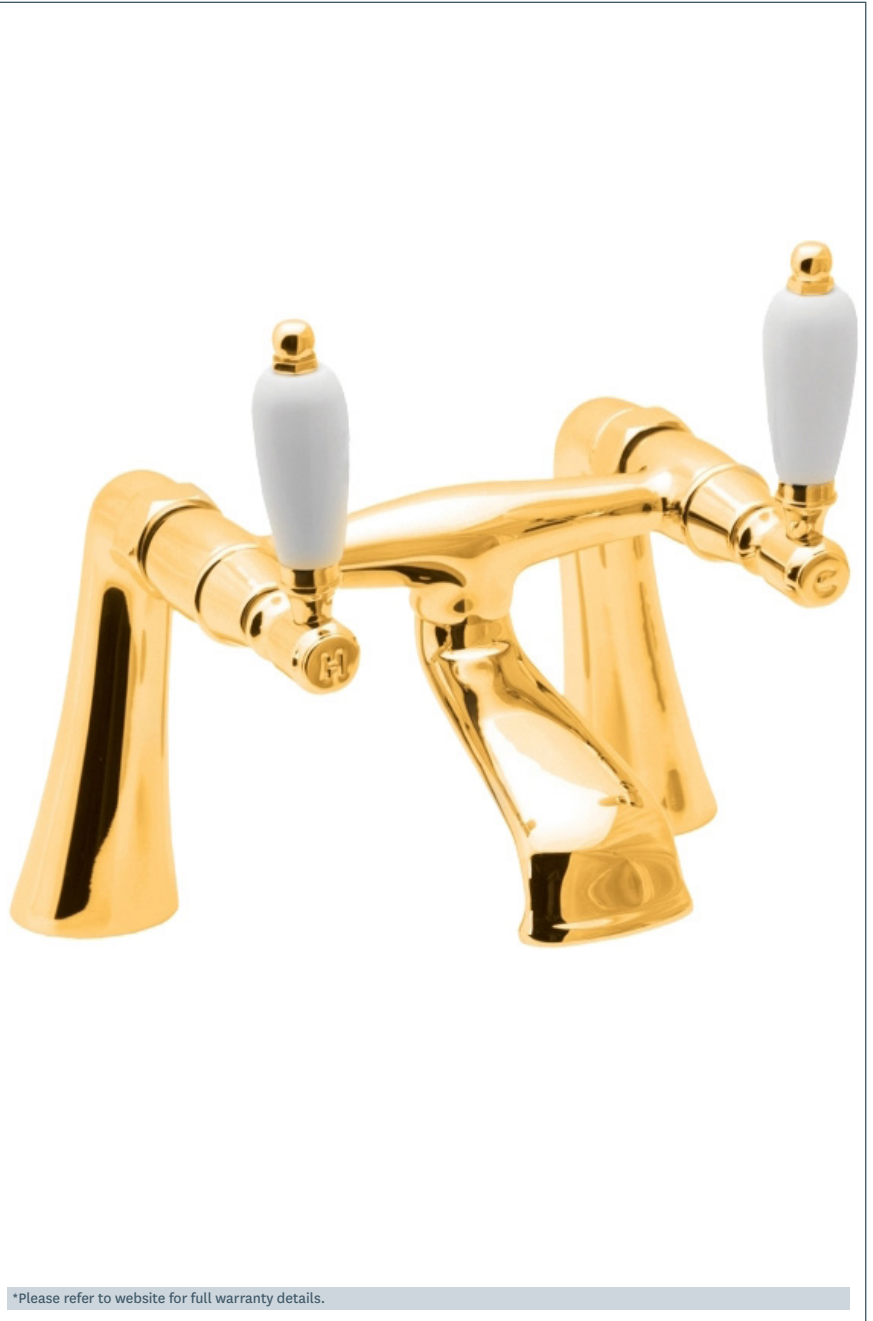

Georgian

Georgian gold pillar mounted bath filler

Product Code: GE08/501

Finish: Gold

Features

- Construction: Brass & Resin
- Valve/Cartridge type: Ceramic Disc
- Supply: Suitable for all plumbing systems
- Working Pressures: 0.3 - 5.0 bar
- Inlet connections: 3/4" BSP
- Flexi or Copper: Plastic Backnuts

- Product can be wall or deck mounted
- 1/4 turn ceramic handles ensure a smooth operation
- Products which are easy to use by all the family

*Please refer to website for full warranty details.

Flow (Bar - l/min, open outlet)

Spout

Flow 0.1	Flow 0.3	Flow 0.5	Flow 1.0	Flow 2.0	Flow 3.0	Flow 4.0	Flow 5.0
6	9.3	13	16	20	25	30	34

1512023

**5 YEAR
GUARANTEE**

*TERMS APPLY