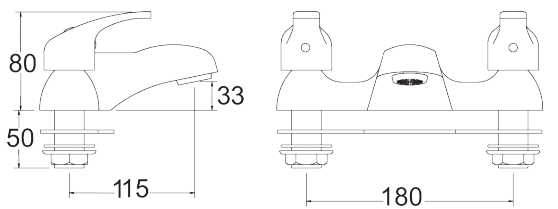

Adore Range

Adore Deck Mounted Bath Filler Gold

Product Code: ADORE108/501

Finish: Gold

Features

- Construction: Brass
- Valve/Cartridge type: Ceramic Disc
- Supply: Suitable for high pressure only
- Working Pressures: 0.5 - 5.0 bar
- Inlet connections: 3/4" BSP
- Flexi or Copper: Plastic Backnuts

- Ceramic disc handles ensure a smooth operation
- Products which are easy to use by all the family

*Please refer to website for full warranty details.

Flow (Bar - l/min, open outlet)

Spout

Flow 0.1	Flow 0.3	Flow 0.5	Flow 1.0	Flow 2.0	Flow 3.0	Flow 4.0	Flow 5.0
6.8	13.3	17.6	25.4	37.1	48.4		