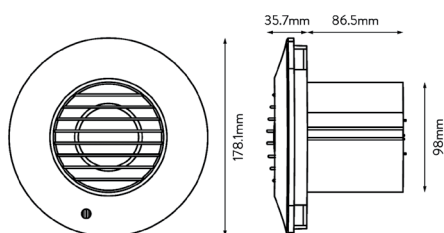

# Simply Silent<sup>™</sup> Shower Fan Complete

Designed for in-shower installation

Toolstation Product Code **93012**

Combining low noise levels with high extraction power, Simply Silent<sup>™</sup> Shower Fan Complete is purpose-designed for in-shower installation. It carries-out direct extraction right at the point of humidity for a steam-free bathroom environment.

Shower Fan Complete comes complete with a loft fitting kit – 3m of flexible ducting and an external grille.

The product is a timer fan. This means that it is activated by an external switch (for example a light circuit) and will overrun for a period (selectable between 30s and 30mins) once the external switch is turned off.

## Technical Details

	93086AW
No speeds	2
Power (W)	6.0 / 6.7
Duct size (mm)	100
Flow rate (l/s)	15 / 21
Flow rate (m <sup>3</sup> /hr)	54 / 76
Noise dBA @ 3m	22 / 34
Specific Fan Power (W/l/s)	0.40 / 0.32
IPX Rating	4
Motor Type	AC
Backdraught shutters	X
Adjustable Timer (30s to 30 mins)	✓
Fan Height (mm)	178.5
Fan Width (mm)	178.5
Fan Depth (mm)	122.2
Fan Colour	white

## Dimensions