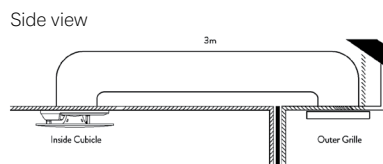

Shower Fan Complete comes complete with a loft fitting kit – 3m of flexible ducting and an external grille.

The product is a timer fan. This means that it is activated by an external switch (for example a light circuit) and will overrun for a period (selectable between 30s and 30mins) once the external switch is turned off.

## Dimensions