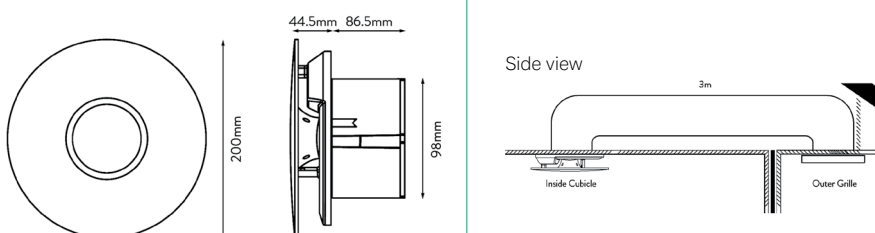

Simply Silent™ Illumi Shower Fan Complete

Designed for in-shower installation

Toolstation Product Code **58693**

Combining low noise levels with high extraction power, Simply Silent™ Illumi Shower Fan Complete is purpose-designed for in-shower installation. It carries-out direct extraction right at the point of humidity for a steam-free bathroom environment.

The product includes an integral warm white LED light making it ideal for in-shower installations

Illumi comes complete with a loft fitting kit – 3m of flexible ducting and an external grille - together with a SELV transformer for safe fitting in Splashzone 1 of Bathrooms and Shower Rooms. Illumi is a Timer fan. This means that it is activated by an external switch (for example a light circuit) and will overrun for a period (selectable between 30s and 30mins) once the external switch is turned off.

Technical Details

	93087AW
No speeds	1
Power (W)	7.0
Duct size (mm)	100
Flow rate (l/s)	21
Flow rate (m3/hr)	76
Noise dBA @ 3m	29
Specific Fan Power (W/l/s)	0.32
IPX Rating	4
Motor Type	AC
Backdraught shutters	X
Adjustable Timer (30s to 30 mins)	✓
Fan Diameter (mm)	200
Fan Depth (mm)	131
Fan Colour	white

Dimensions

Model number

93087AW

Product type

Shower Fan Complete

Country of Origin

Ireland

Guarantee Period