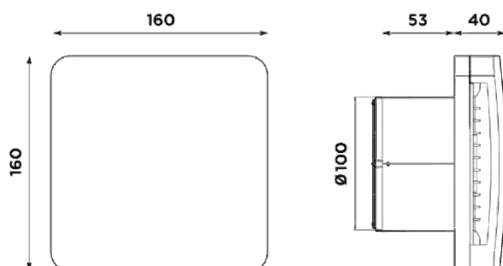

# XS100T Smooth

**4" / 100mm axial extract fan with baffle front. Timer.**

Toolstation Product Code **69897**

The Smooth XS100T is a 4"/100mm intermittent axial fan suitable for installation in bathrooms, shower rooms and toilets. The fan comes complete with a smooth fascia cover, making it easy to clean and maintain.

## Technical Details

	XS100T 93347AA
No. of Speeds	1
Power (W)	10
Duct Size (mm)	100
Flow rate (l/s)	23
Flow rate (m <sup>3</sup> /h)	83
Noise dBA@3m	35
IPX Rating	4
Motor Type	AC
Adjustable Timer (3 to 25 mins)	✓
Height (mm)	160
Width (mm)	160
Depth (mm)	93
Colour	White

## Dimensions