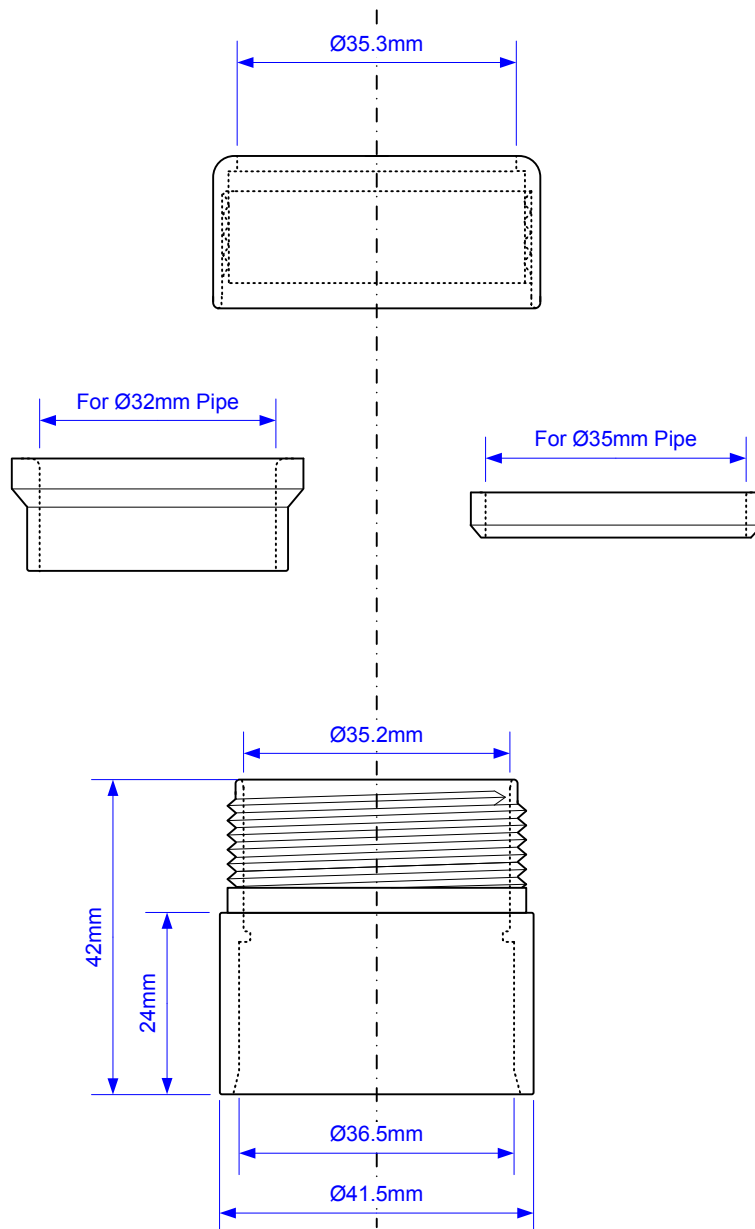

Code:

ABS32/35G-CB

Drawing verified
correct as of:

24/04/2017
RM

DRAWN BY

CMcG

REVISED

24/04/2017 (RM)

SCALE

1: 1

FILENAME

ABS32~35G-CB.VSD

DATE

24/04/2017