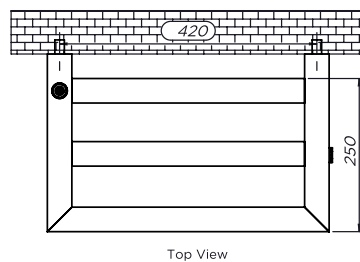

# T-BAR - TBA404

INS-VS2

ALL MEASUREMENTS ARE IN MILLIMETRES

MANUFACTURED FROM STAINLESS STEEL

**Installation Accesories:**

**Fitting Position:**

All Dimension are in mm  
Max.Working Pressure = 10 Bar  
Max.Working Temperature=95° C  
Inlet / Outlet : 1/2" BSP