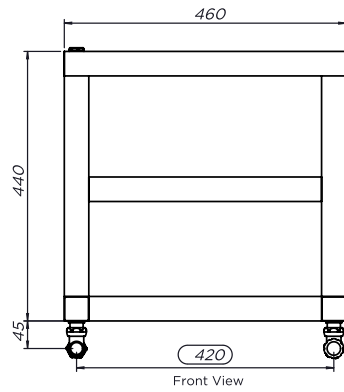

# T-BAR - TBA404

INS-VS2

ALL MEASUREMENTS ARE IN MILLIMETRES

MANUFACTURED FROM STAINLESS STEEL

**Installation Accesories:**

**Fitting Position:**

All Dimension are in mm  
Max.Working Pressure = 10 Bar  
Max.Working Temperature=95° C  
Inlet / Outlet : 1/2" BSP