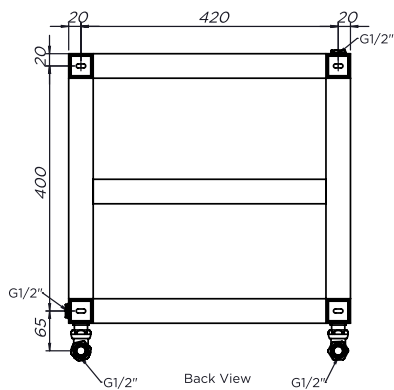

# T-BAR - TBA404

INS-VS2

ALL MEASUREMENTS ARE IN MILLIMETRES

MANUFACTURED FROM STAINLESS STEEL

**Installation Accesories:**

**Fitting Position:**

All Dimension are in mm  
Max.Working Pressure = 10 Bar  
Max.Working Temperature=95° C  
Inlet / Outlet : 1/2" BSP