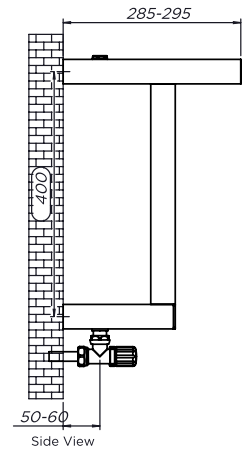

# T-BAR - TBA404

INS-VS2

ALL MEASUREMENTS ARE IN MILLIMETRES

MANUFACTURED FROM STAINLESS STEEL

**Installation Accesories:**

**Fitting Position:**

All Dimension are in mm  
Max.Working Pressure = 10 Bar  
Max.Working Temperature=95° C  
Inlet / Outlet : 1/2" BSP