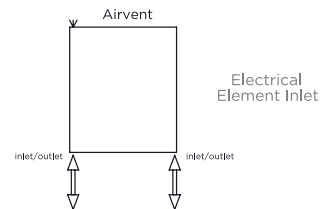

# T-BAR - TBA404

INS-VS2

ALL MEASUREMENTS ARE IN MILLIMETRES

MANUFACTURED FROM STAINLESS STEEL

**Installation Accesories:**

**Fitting Position:**

All Dimension are in mm  
Max.Working Pressure = 10 Bar  
Max.Working Temperature=95° C  
Inlet / Outlet : 1/2" BSP