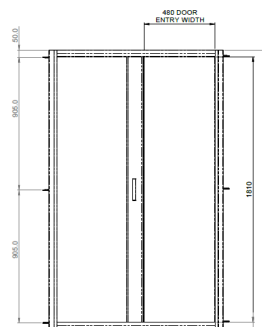

AQUALUX
Est. 1979

FRAMED 6 SLIDING DOOR

Key features:

6mm toughened safety glass

1900mm height

20mm adjustment

Reversible

Aquaglean Anticalc coating

Chrome design handle

12 year guarantee

Quick release bearings

Code	Glass	Door Type	Width	Height	Entry Width	Fixed Panel	Adjustment	Frame Type	Finish	Weight
32432	6mm	Sliding	1000mm	1900mm	380mm	383mm	965 - 1005mm	Framed	Polished Silver	28Kg
84752	6mm	Sliding	1200mm	1900mm	480mm	483mm	1165-1205mm	Framed	Polished Silver	34Kg

Description:

The framed 6 sliding door shower enclosure range is available in a number of sizes fitting widths of 1000mm - 1200mm. With 6mm toughened safety glass, polished silver profiles and chrome handles, the range is a beautiful complement to modern bathroom design.

Front View

Exterior View

All dimensions are approximate and subject to normal variation. Although every effort is made not to change the above product specification, Aqualux reserve the right to do so without prior notification if necessary.