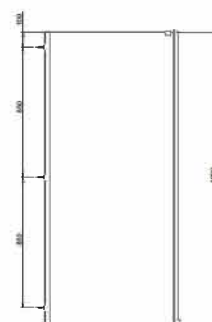

AQUALUX
Est. 1979

FRAMED 8 BIFOLD DOOR

Key features:

8mm toughened safety glass

2000mm height

20mm adjustment

Reversible

Aquaglam Anticalc coating

Chrome design handle

12 year guarantee

Code	Glass	Door Type	Width	Height	Entry Width	Adjustment	Frame Type	Finish	Weight
20862	8mm	Bi-Fold	760mm	2000mm	508mm	724-764mm	Framed	Polished Silver	26Kg
97579	8mm	Bi-Fold	800mm	2000mm	560mm	764-804mm	Framed	Polished Silver	27Kg
14160	8mm	Bi-Fold	900mm	2000mm	652mm	864-904mm	Framed	Polished Silver	30Kg

Description:

The framed 8 bifold door shower enclosure range is available in a number of sizes fitting widths of 760 - 900mm. With 8mm toughened safety glass, and polished silver profiles and chrome handles the range is a beautiful complement to modern bathroom design.

Front view

Exterior View

All dimensions are approximate and subject to normal variation. Although every effort is made not to change the above product specification, Aqualux reserve the right to do so without prior notification if necessary.