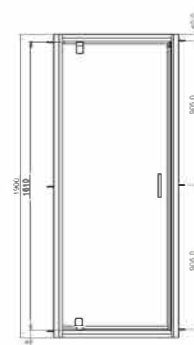

# FRAMED 8 PIVOT DOOR

Code	Glass	Door Type	Width	Height	Entry Width	Adjustment	Frame Type	Finish	Weight
85542	8mm	Pivot	760mm	2000mm	519mm	724-764mm	Framed	Polished Silver	29Kg
51468	8mm	Pivot	800mm	2000mm	555mm	764-804mm	Framed	Polished Silver	31Kg
32109	8mm	Pivot	900mm	2000mm	555mm	864-904mm	Framed	Polished Silver	35Kg

## Description:

The framed 8 pivot door shower enclosure range is available in a number of sizes fitting widths of 760mm - 900mm. With 8mm toughened safety glass, and polished silver profiles and chrome handles the range is a beautiful complement to modern bathroom design.

Front View

Exterior View

All dimensions are approximate and subject to normal variation. Although every effort is made not to change the above product specification, Aqualux reserve the right to do so without prior notification if necessary.