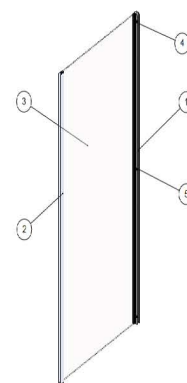

AQUALOX
Est. 1979

FRAMED 8 SIDE PANEL

Key features:

8mm toughened safety glass

2000mm height

20mm adjustment

Reversible

Aquaglam Anticalc coating

Chrome design handle

12 year guarantee

Quick release bearings

Code	Glass	Width	Height	Adjustment	Finish	Weight
38050	8mm	700mm	2000mm	668-688mm	Polished Silver	26.5Kg
57313	8mm	760mm	2000mm	728-748mm	Polished Silver	29Kg
49193	8mm	800mm	2000mm	768-788mm	Polished Silver	30.5Kg
50148	8mm	900mm	2000mm	868-888mm	Polished Silver	35Kg

Description:

The framed 8 side panel for the sliding door is available in a number of sizes fitting width of 700mm - 900mm. With 8mm toughened safety glass, and polished silver profiles and chrome handles the range is a beautiful complement to modern bathroom design.

Front View

Exterior View

All dimensions are approximate and subject to normal variation. Although every effort is made not to change the above product specification, Aqualox reserve the right to do so without prior notification if necessary.