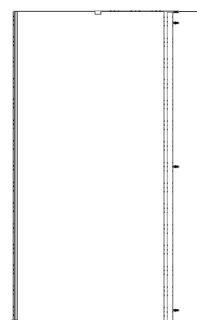

AQUALOX
Est. 1979

FRAMELESS 6 SIDE PANEL FOR HINGED DOOR

Key features:

6mm toughened safety glass

1900mm height

15mm Adjustment

Reversible

Aquaglam Anticalc coating

Chrome design handle

12 year guarantee

Code	Glass	Width	Height	Adjustment	Finish	Weight
54903	6mm	760mm	1900mm	708 - 723mm	Polished Silver	23.4kg
91054	6mm	800mm	1900mm	748 - 763mm	Polished Silver	24.6kg
80049	6mm	900mm	1900mm	848 - 863mm	Polished Silver	27.8kg
28233	6mm	1000mm	1900mm	948 - 963mm	Polished Silver	31.2kg

Description:

The frameless 6 side screen for the hinged door is available in a number of sizes fitting width of 700mm - 900mm. With 6mm toughened safety glass, and polished silver profiles and chrome handles the range is a beautiful complement to modern bathroom design.

Front View

Exterior

All dimensions are approximate and subject to normal variation. Although every effort is made not to change the above product specification, Aqualox reserve the right to do so without prior notification if necessary.