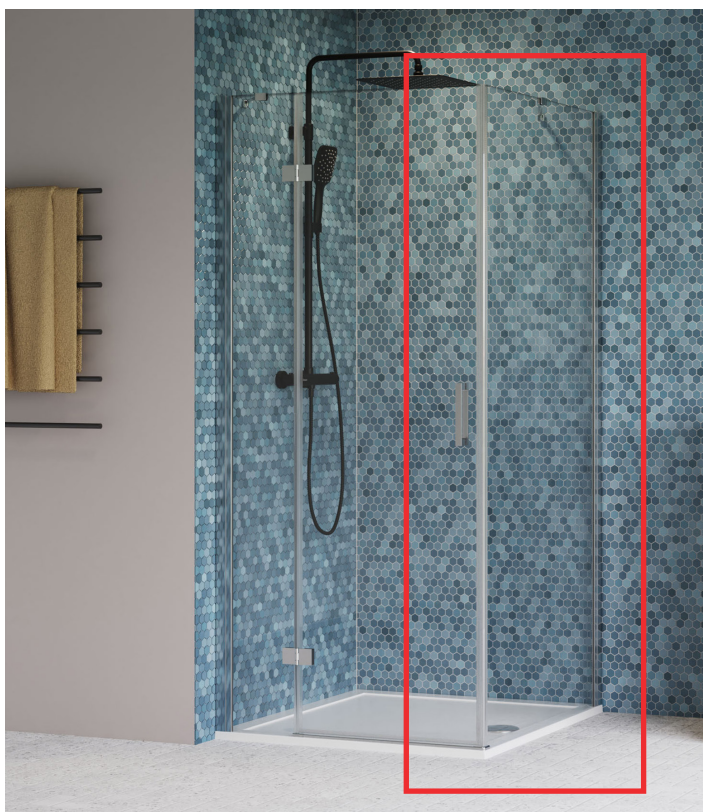

AQUALOX
Est. 1979

FRAMELESS 6 SIDE PANEL FOR HINGED DOOR

Key features:

6mm toughened safety glass

1900mm height

15mm Adjustment

Reversible

Aquaglam Anticalc coating

Chrome design handle

12 year guarantee

Code	Glass	Width	Height	Adjustment	Finish	Weight
54903	6mm	760mm	1900mm	708 - 723mm	Polished Silver	23.4kg
91054	6mm	800mm	1900mm	748 - 763mm	Polished Silver	24.6kg
80049	6mm	900mm	1900mm	848 - 863mm	Polished Silver	27.8kg
28233	6mm	1000mm	1900mm	948 - 963mm	Polished Silver	31.2kg

Description:

The frameless 6 side screen for the hinged door is available in a number of sizes fitting width of 700mm - 900mm. With 6mm toughened safety glass, and polished silver profiles and chrome handles the range is a beautiful complement to modern bathroom design.