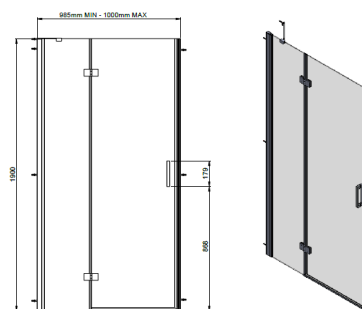

Chrome design handle

12 year guarantee

Code	Glass	Door Type	Width	Height	Entry Width	Fixed Panel	Adjustment	Frame Type	Finish	Weight
53524	6mm	Hinged	760mm	1900mm	499mm	172mm	745 - 760mm	Frameless	Polished Silver	24.3kg
60044	6mm	Hinged	800mm	1900mm	540mm	172mm	785 - 800mm	Frameless	Polished Silver	25.5kg
80608	6mm	Hinged	900mm	1900mm	589mm	222mm	885 - 900mm	Frameless	Polished Silver	28.6kg
71809	6mm	Hinged	1000mm	1900mm	589mm	322mm	985 - 1000mm	Frameless	Polished Silver	31.5kg

Description:

The frameless 6 hinged door shower enclosure range is available in a number of sizes fitting widths of 760mm - 1000mm. With 6mm toughened safety glass, and polished silver profiles and chrome handles the range is a beautiful complement to modern bathroom design.